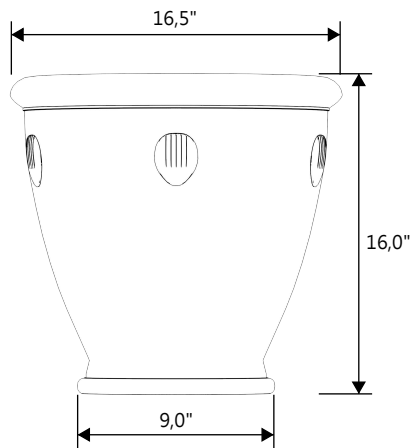

GARDENSTONE

Redefining Outdoor Planters

Gardenstone Inc
2851 Hwy 7, Concord ON, L4K 1W2
1 800-209-0917
sales@gardenstonemfg.com
www.gardenstonemfg.com

CERES

2390

WEIGHT: 60 LBS

NOTE: ALL INFORMATION ENCLOSED WAS CURRENT AT THE TIME OF DEVELOPMENT, BUT SHOULD BE REVIEWED BY THE PRODUCT MANUFACTURER TO BE CONSIDERED ACCURATE.