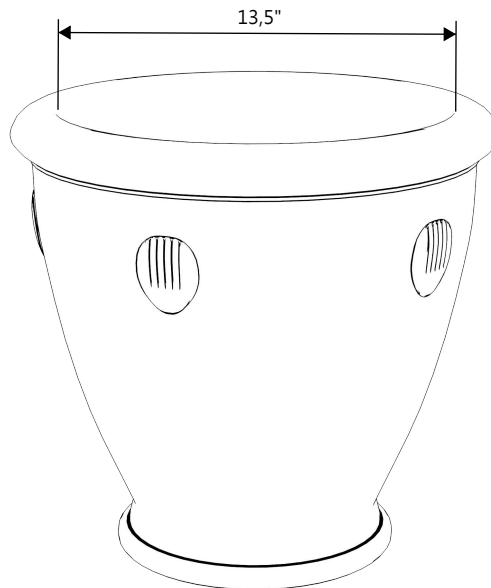

GARDENSTONE

Redefining Outdoor Planters

Gardenstone Inc
2851 Hwy 7, Concord ON, L4K 1W2
1 800-209-0917
sales@gardenstonemfg.com
www.gardenstonemfg.com

CERES

2390

WEIGHT: 60 LBS

NOTE: ALL INFORMATION ENCLOSED WAS CURRENT AT THE TIME OF DEVELOPMENT, BUT SHOULD BE REVIEWED BY THE PRODUCT MANUFACTURER TO BE CONSIDERED ACCURATE.