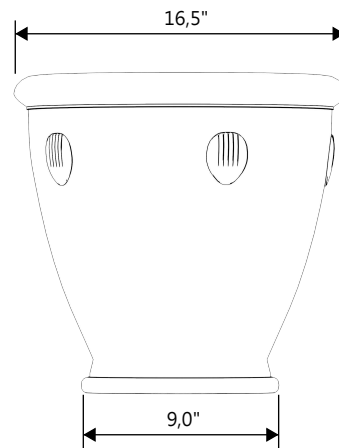

GARDENSTONE

Redefining Outdoor Planters

Gardenstone Inc
2851 Hwy 7, Concord ON, L4K 1W2
1 800-209-0917
sales@gardenstonemfg.com
www.gardenstonemfg.com

CERES

2390

WEIGHT: 60 LBS

NOTE: ALL INFORMATION ENCLOSED WAS CURRENT AT THE TIME OF DEVELOPMENT, BUT SHOULD BE REVIEWED BY THE PRODUCT MANUFACTURER TO BE CONSIDERED ACCURATE.