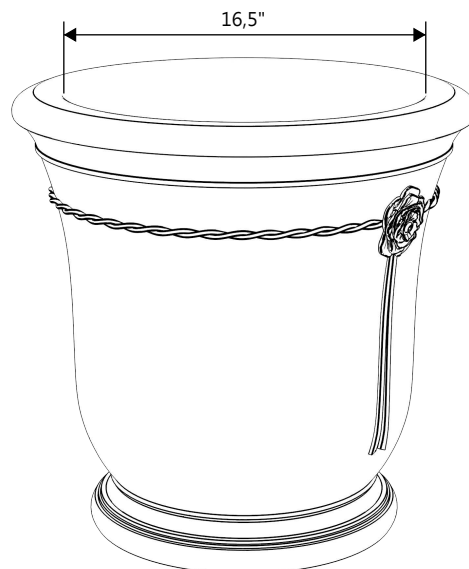

GARDENSTONE

Redefining Outdoor Planters

Gardenstone Inc
2851 Hwy 7, Concord ON, L4K 1W2
1 800-209-0917
sales@gardenstonemfg.com
www.gardenstonemfg.com

ELLETRA MEDIUM

2370

WEIGHT: 110 LBS

NOTE: ALL INFORMATION ENCLOSED WAS CURRENT AT THE TIME OF DEVELOPMENT, BUT SHOULD BE REVIEWED BY THE PRODUCT MANUFACTURER TO BE CONSIDERED ACCURATE.