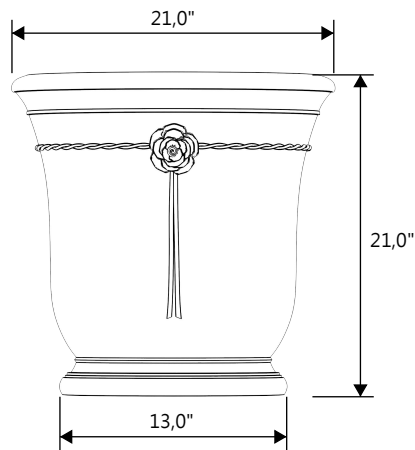

GARDENSTONE

Redefining Outdoor Planters

Gardenstone Inc
2851 Hwy 7, Concord ON, L4K 1W2
1 800-209-0917
sales@gardenstonemfg.com
www.gardenstonemfg.com

ELLETRA MEDIUM

2370

WEIGHT: 110 LBS

NOTE: ALL INFORMATION ENCLOSED WAS CURRENT AT THE TIME OF DEVELOPMENT, BUT SHOULD BE REVIEWED BY THE PRODUCT MANUFACTURER TO BE CONSIDERED ACCURATE.