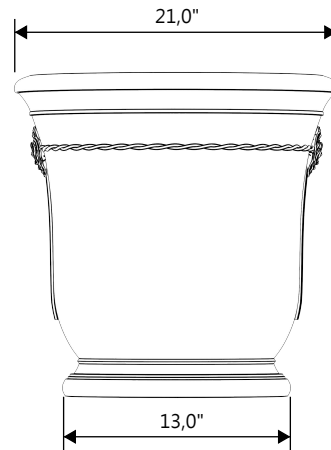

GARDENSTONE

Redefining Outdoor Planters

Gardenstone Inc
2851 Hwy 7, Concord ON, L4K 1W2
1 800-209-0917
sales@gardenstonemfg.com
www.gardenstonemfg.com

ELLETRA MEDIUM

2370

WEIGHT: 110 LBS

NOTE: ALL INFORMATION ENCLOSED WAS CURRENT AT THE TIME OF DEVELOPMENT, BUT SHOULD BE REVIEWED BY THE PRODUCT MANUFACTURER TO BE CONSIDERED ACCURATE.