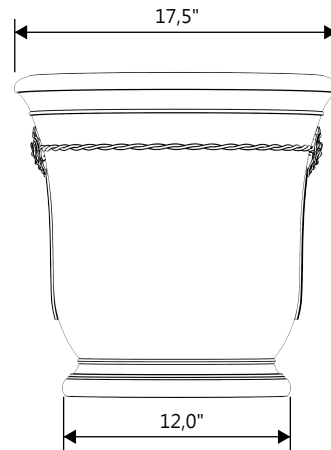

GARDENSTONE

Redefining Outdoor Planters

Gardenstone Inc
2851 Hwy 7, Concord ON, L4K 1W2
1 800-209-0917
sales@gardenstonemfg.com
www.gardenstonemfg.com

ELLETRA SMALL

2360

WEIGHT: 64 LBS

NOTE: ALL INFORMATION ENCLOSED WAS CURRENT AT THE TIME OF DEVELOPMENT, BUT SHOULD BE REVIEWED BY THE PRODUCT MANUFACTURER TO BE CONSIDERED ACCURATE.