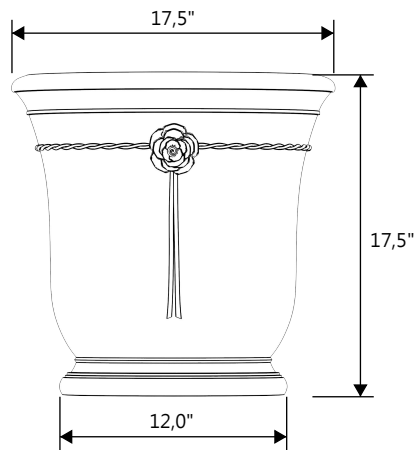

GARDENSTONE

Redefining Outdoor Planters

Gardenstone Inc
2851 Hwy 7, Concord ON, L4K 1W2
1 800-209-0917
sales@gardenstonemfg.com
www.gardenstonemfg.com

ELLETRA SMALL

2360

WEIGHT: 64 LBS

NOTE: ALL INFORMATION ENCLOSED WAS CURRENT AT THE TIME OF DEVELOPMENT, BUT SHOULD BE REVIEWED BY THE PRODUCT MANUFACTURER TO BE CONSIDERED ACCURATE.