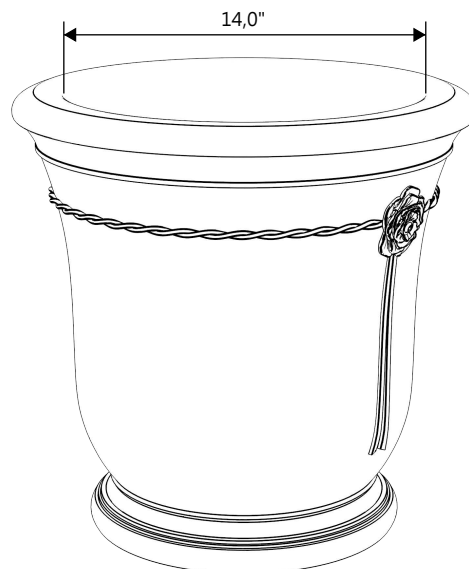

GARDENSTONE

Redefining Outdoor Planters

Gardenstone Inc
2851 Hwy 7, Concord ON, L4K 1W2
1 800-209-0917
sales@gardenstonemfg.com
www.gardenstonemfg.com

ELLETRA SMALL

2360

WEIGHT: 64 LBS

NOTE: ALL INFORMATION ENCLOSED WAS CURRENT AT THE TIME OF DEVELOPMENT, BUT SHOULD BE REVIEWED BY THE PRODUCT MANUFACTURER TO BE CONSIDERED ACCURATE.