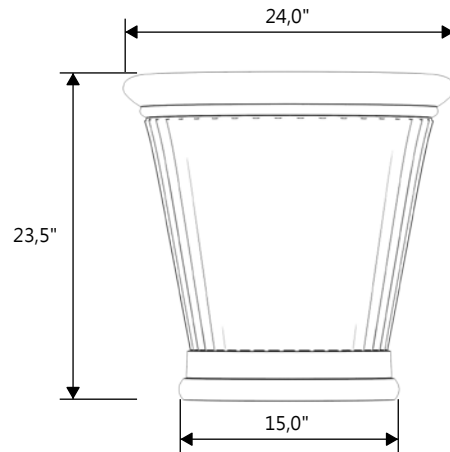

GARDENSTONE

Redefining Outdoor Planters

Gardenstone Inc
2851 Hwy 7, Concord ON, L4K 1W2
1 800-209-0917
sales@gardenstonemfg.com
www.gardenstonemfg.com

COLONNADE MEDIUM

2320

WEIGHT: 137 LBS

NOTE: ALL INFORMATION ENCLOSED WAS CURRENT AT THE TIME OF DEVELOPMENT, BUT SHOULD BE REVIEWED BY THE PRODUCT MANUFACTURER TO BE CONSIDERED ACCURATE.