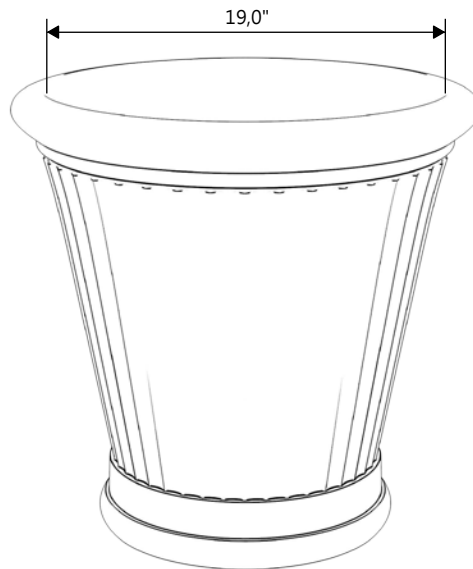

GARDENSTONE

Redefining Outdoor Planters

Gardenstone Inc
2851 Hwy 7, Concord ON, L4K 1W2
1 800-209-0917
sales@gardenstonemfg.com
www.gardenstonemfg.com

COLONNADE MEDIUM

2320

WEIGHT: 137 LBS

NOTE: ALL INFORMATION ENCLOSED WAS CURRENT AT THE TIME OF DEVELOPMENT, BUT SHOULD BE REVIEWED BY THE PRODUCT MANUFACTURER TO BE CONSIDERED ACCURATE.