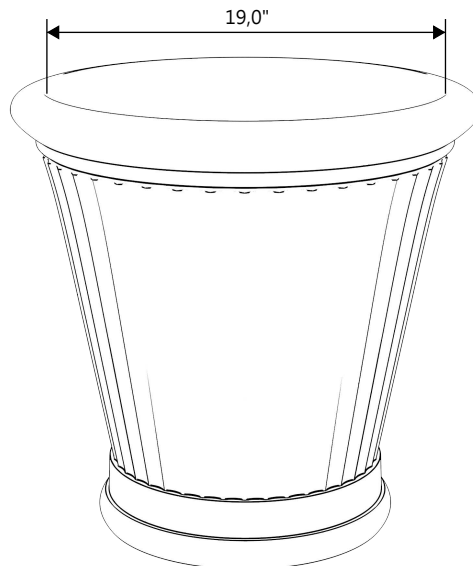

# GARDENSTONE

Redefining Outdoor Planters

Gardenstone Inc  
2851 Hwy 7, Concord ON, L4K 1W2  
1 800-209-0917  
sales@gardenstonemfg.com  
www.gardenstonemfg.com

COLONNADE MEDIUM

2320

WEIGHT: 137 LBS

NOTE: ALL INFORMATION ENCLOSED WAS CURRENT AT THE TIME OF DEVELOPMENT, BUT SHOULD BE REVIEWED BY THE PRODUCT MANUFACTURER TO BE CONSIDERED ACCURATE.