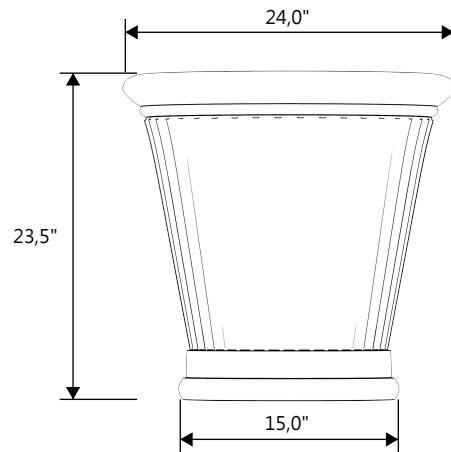

# GARDENSTONE

Redefining Outdoor Planters

Gardenstone Inc  
2851 Hwy 7, Concord ON, L4K 1W2  
1 800-209-0917  
sales@gardenstonemfg.com  
www.gardenstonemfg.com

COLONNADE MEDIUM

2320

WEIGHT: 137 LBS

NOTE: ALL INFORMATION ENCLOSED WAS CURRENT AT THE TIME OF DEVELOPMENT, BUT SHOULD BE REVIEWED BY THE PRODUCT MANUFACTURER TO BE CONSIDERED ACCURATE.