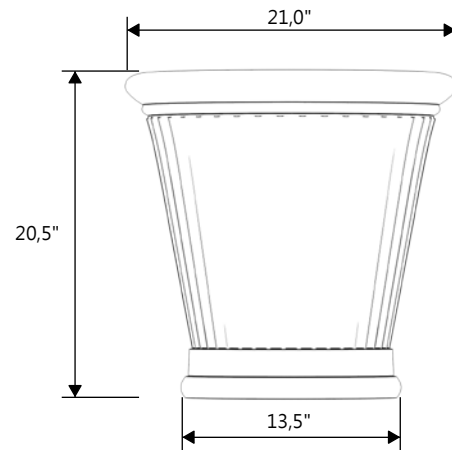

GARDENSTONE

Redefining Outdoor Planters

Gardenstone Inc
2851 Hwy 7, Concord ON, L4K 1W2
1 800-209-0917
sales@gardenstonemfg.com
www.gardenstonemfg.com

COLONNADE SMALL

2310

WEIGHT: 97 LBS

NOTE: ALL INFORMATION ENCLOSED WAS CURRENT AT THE TIME OF DEVELOPMENT, BUT SHOULD BE REVIEWED BY THE PRODUCT MANUFACTURER TO BE CONSIDERED ACCURATE.