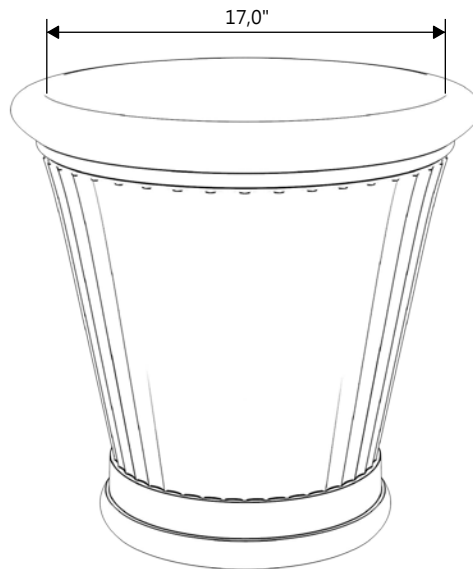

GARDENSTONE

Redefining Outdoor Planters

Gardenstone Inc
2851 Hwy 7, Concord ON, L4K 1W2
1 800-209-0917
sales@gardenstonemfg.com
www.gardenstonemfg.com

COLONNADE SMALL

2310

WEIGHT: 97 LBS

NOTE: ALL INFORMATION ENCLOSED WAS CURRENT AT THE TIME OF DEVELOPMENT, BUT SHOULD BE REVIEWED BY THE PRODUCT MANUFACTURER TO BE CONSIDERED ACCURATE.