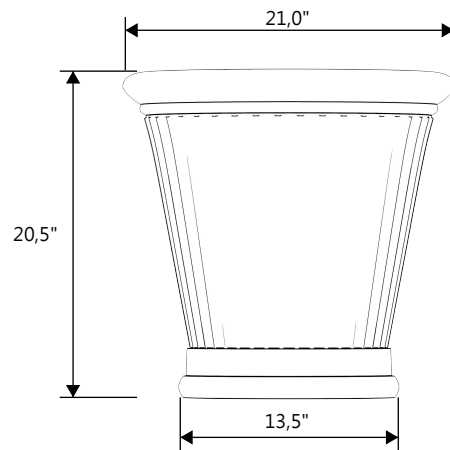

GARDENSTONE

Redefining Outdoor Planters

Gardenstone Inc
2851 Hwy 7, Concord ON, L4K 1W2
1 800-209-0917
sales@gardenstonemfg.com
www.gardenstonemfg.com

COLONNADE SMALL

2310

WEIGHT: 97 LBS

NOTE: ALL INFORMATION ENCLOSED WAS CURRENT AT THE TIME OF DEVELOPMENT, BUT SHOULD BE REVIEWED BY THE PRODUCT MANUFACTURER TO BE CONSIDERED ACCURATE.