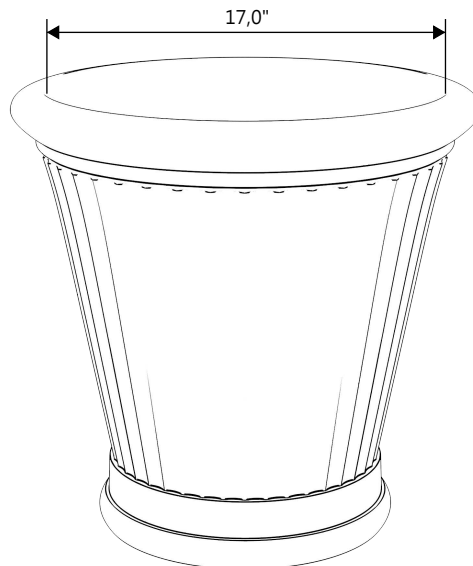

GARDENSTONE

Redefining Outdoor Planters

Gardenstone Inc
2851 Hwy 7, Concord ON, L4K 1W2
1 800-209-0917
sales@gardenstonemfg.com
www.gardenstonemfg.com

COLONNADE SMALL

2310

WEIGHT: 97 LBS

NOTE: ALL INFORMATION ENCLOSED WAS CURRENT AT THE TIME OF DEVELOPMENT, BUT SHOULD BE REVIEWED BY THE PRODUCT MANUFACTURER TO BE CONSIDERED ACCURATE.