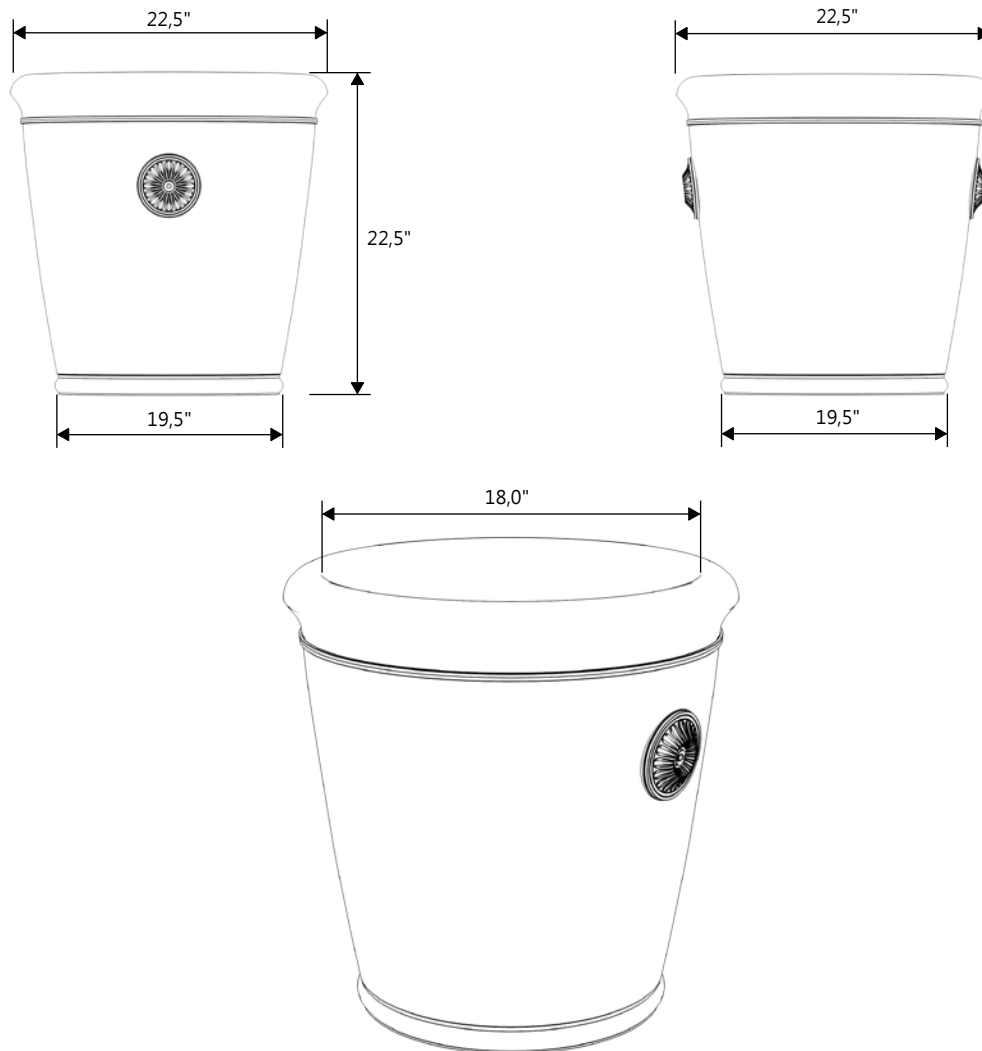

GARDENSTONE

Redefining Outdoor Planters

Gardenstone Inc
2851 Hwy 7, Concord ON, L4K 1W2
1 800-209-0917
sales@gardenstonemfg.com
www.gardenstonemfg.com

COVENTRY MEDIUM

2290

WEIGHT: 115 LBS

NOTE: ALL INFORMATION ENCLOSED WAS CURRENT AT THE TIME OF DEVELOPMENT, BUT SHOULD BE REVIEWED BY THE PRODUCT MANUFACTURER TO BE CONSIDERED ACCURATE.