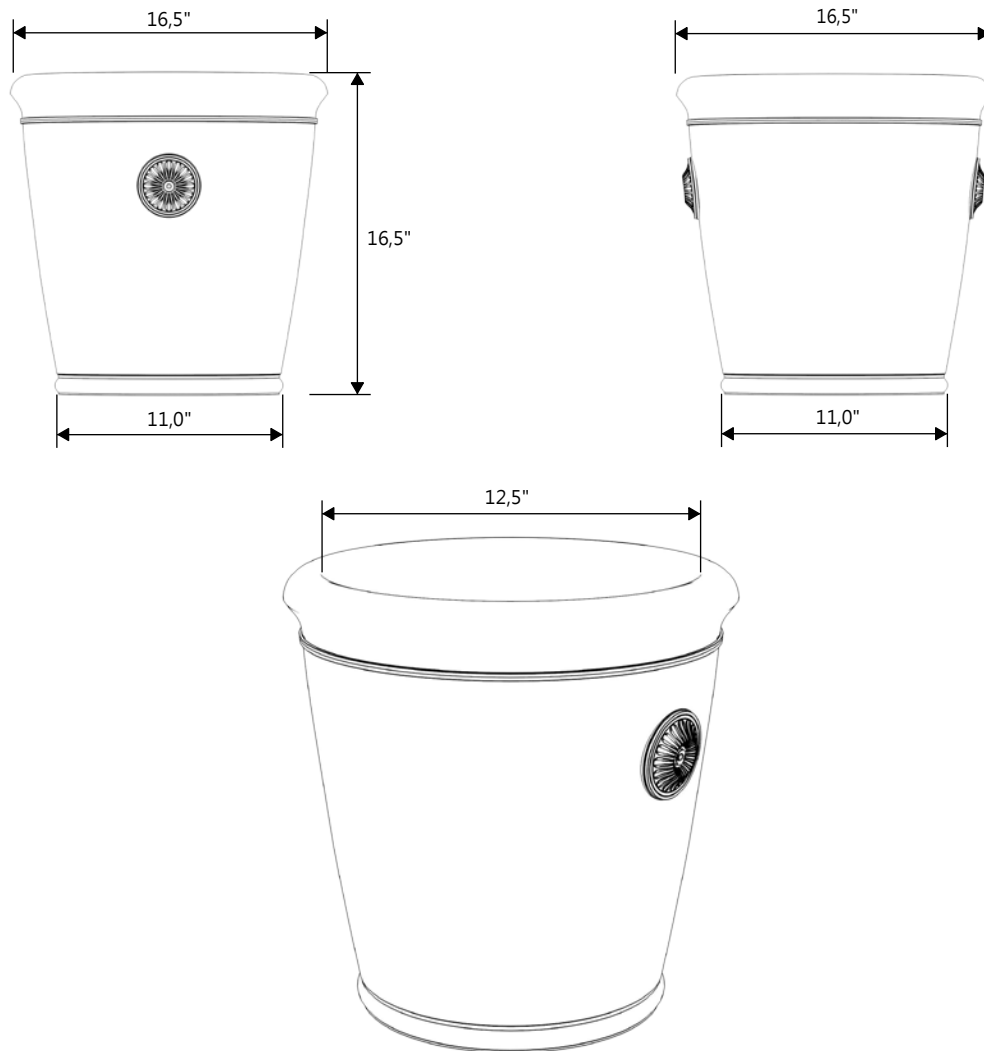

# GARDENSTONE

Redefining Outdoor Planters

Gardenstone Inc  
2851 Hwy 7, Concord ON, L4K 1W2  
1 800-209-0917  
sales@gardenstonemfg.com  
www.gardenstonemfg.com

COVENTRY SMALL

2280

WEIGHT: 59 LBS

NOTE: ALL INFORMATION ENCLOSED WAS CURRENT AT THE TIME OF DEVELOPMENT, BUT SHOULD BE REVIEWED BY THE PRODUCT MANUFACTURER TO BE CONSIDERED ACCURATE.