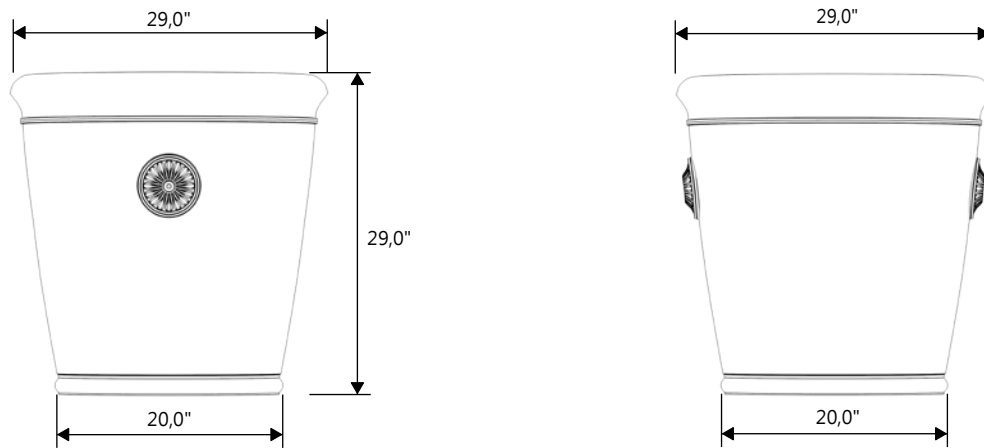

GARDENSTONE

Redefining Outdoor Planters

Gardenstone Inc
2851 Hwy 7, Concord ON, L4K 1W2
1 800-209-0917
sales@gardenstonemfg.com
www.gardenstonemfg.com

COVENTRY LARGE

2270

WEIGHT: 295 LBS

NOTE: ALL INFORMATION ENCLOSED WAS CURRENT AT THE TIME OF DEVELOPMENT, BUT SHOULD BE REVIEWED BY THE PRODUCT MANUFACTURER TO BE CONSIDERED ACCURATE.