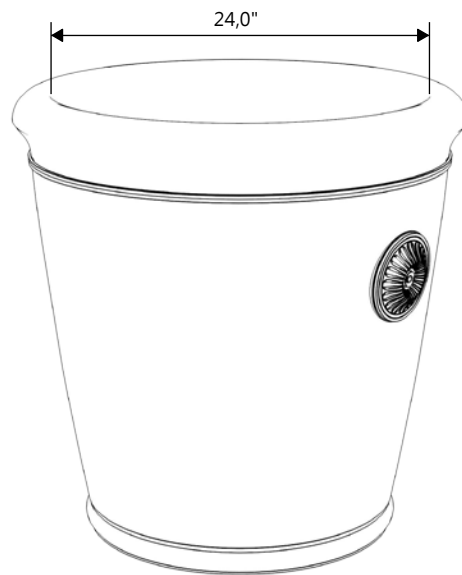

GARDENSTONE

Redefining Outdoor Planters

Gardenstone Inc
2851 Hwy 7, Concord ON, L4K 1W2
1 800-209-0917
sales@gardenstonemfg.com
www.gardenstonemfg.com

COVENTRY LARGE

2270

WEIGHT: 295 LBS

NOTE: ALL INFORMATION ENCLOSED WAS CURRENT AT THE TIME OF DEVELOPMENT, BUT SHOULD BE REVIEWED BY THE PRODUCT MANUFACTURER TO BE CONSIDERED ACCURATE.