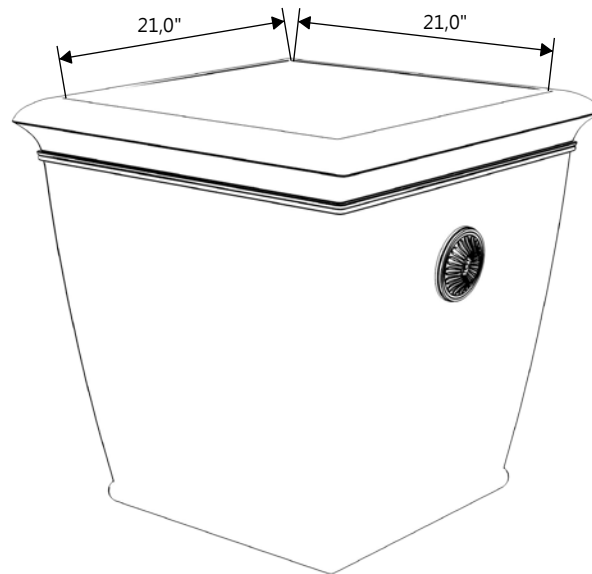

GARDENSTONE

Redefining Outdoor Planters

Gardenstone Inc
2851 Hwy 7, Concord ON, L4K 1W2
1 800-209-0917
sales@gardenstonemfg.com
www.gardenstonemfg.com

BEDFORD LARGE

2260

WEIGHT: 295 LBS

NOTE: ALL INFORMATION ENCLOSED WAS CURRENT AT THE TIME OF DEVELOPMENT, BUT SHOULD BE REVIEWED BY THE PRODUCT MANUFACTURER TO BE CONSIDERED ACCURATE.