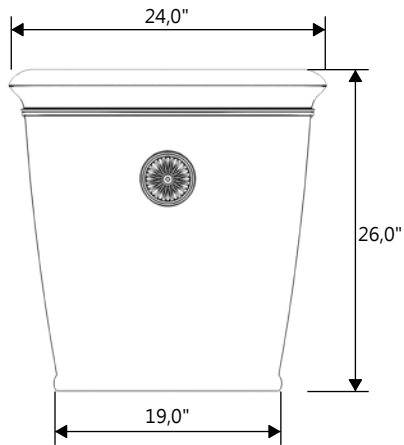

GARDENSTONE

Redefining Outdoor Planters

Gardenstone Inc
2851 Hwy 7, Concord ON, L4K 1W2
1 800-209-0917
sales@gardenstonemfg.com
www.gardenstonemfg.com

BEDFORD LARGE

2260

WEIGHT: 295 LBS

NOTE: ALL INFORMATION ENCLOSED WAS CURRENT AT THE TIME OF DEVELOPMENT, BUT SHOULD BE REVIEWED BY THE PRODUCT MANUFACTURER TO BE CONSIDERED ACCURATE.