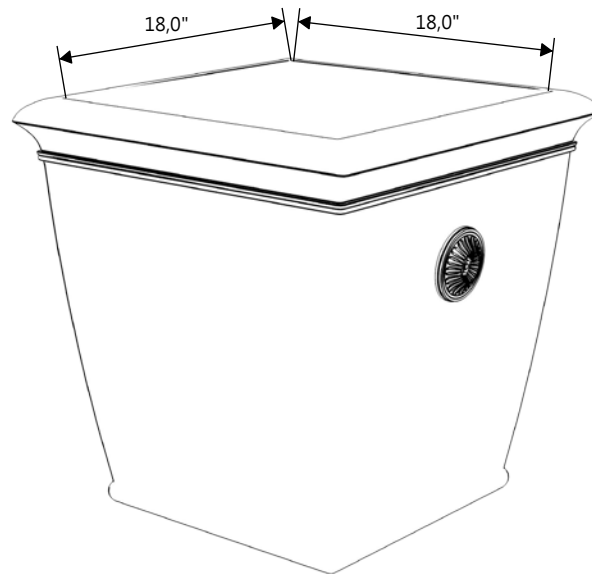

GARDENSTONE

Redefining Outdoor Planters

Gardenstone Inc
2851 Hwy 7, Concord ON, L4K 1W2
1 800-209-0917
sales@gardenstonemfg.com
www.gardenstonemfg.com

BEDFORD MEDIUM

2250

WEIGHT: 160 LBS

NOTE: ALL INFORMATION ENCLOSED WAS CURRENT AT THE TIME OF DEVELOPMENT, BUT SHOULD BE REVIEWED BY THE PRODUCT MANUFACTURER TO BE CONSIDERED ACCURATE.