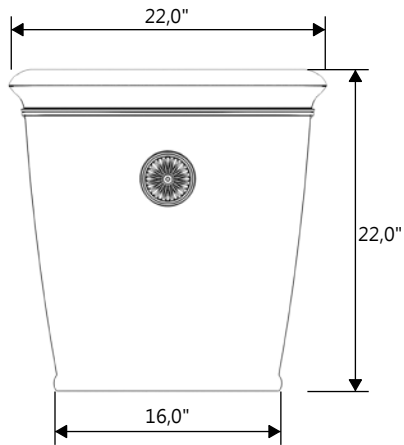

GARDENSTONE

Redefining Outdoor Planters

Gardenstone Inc
2851 Hwy 7, Concord ON, L4K 1W2
1 800-209-0917
sales@gardenstonemfg.com
www.gardenstonemfg.com

BEDFORD MEDIUM

2250

WEIGHT: 160 LBS

NOTE: ALL INFORMATION ENCLOSED WAS CURRENT AT THE TIME OF DEVELOPMENT, BUT SHOULD BE REVIEWED BY THE PRODUCT MANUFACTURER TO BE CONSIDERED ACCURATE.