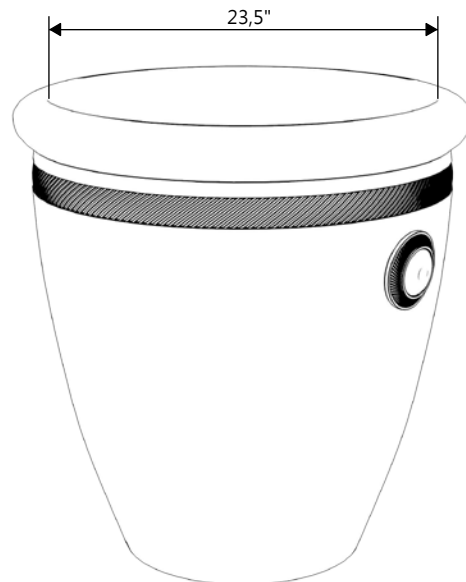

GARDENSTONE

Redefining Outdoor Planters

Gardenstone Inc
2851 Hwy 7, Concord ON, L4K 1W2
1 800-209-0917
sales@gardenstonemfg.com
www.gardenstonemfg.com

VEGA

2220

WEIGHT: 265 LBS

NOTE: ALL INFORMATION ENCLOSED WAS CURRENT AT THE TIME OF DEVELOPMENT, BUT SHOULD BE REVIEWED BY THE PRODUCT MANUFACTURER TO BE CONSIDERED ACCURATE.