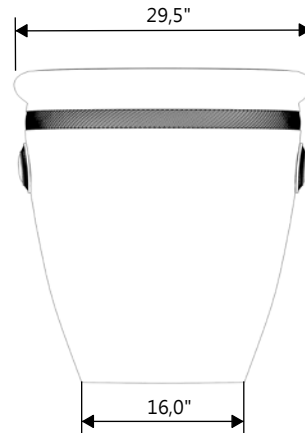

GARDENSTONE

Redefining Outdoor Planters

Gardenstone Inc
2851 Hwy 7, Concord ON, L4K 1W2
1 800-209-0917
sales@gardenstonemfg.com
www.gardenstonemfg.com

VEGA

2220

WEIGHT: 265 LBS

NOTE: ALL INFORMATION ENCLOSED WAS CURRENT AT THE TIME OF DEVELOPMENT, BUT SHOULD BE REVIEWED BY THE PRODUCT MANUFACTURER TO BE CONSIDERED ACCURATE.