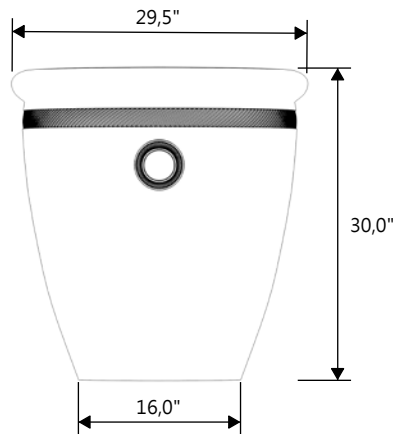

GARDENSTONE

Redefining Outdoor Planters

Gardenstone Inc
2851 Hwy 7, Concord ON, L4K 1W2
1 800-209-0917
sales@gardenstonemfg.com
www.gardenstonemfg.com

VEGA

2220

WEIGHT: 265 LBS

NOTE: ALL INFORMATION ENCLOSED WAS CURRENT AT THE TIME OF DEVELOPMENT, BUT SHOULD BE REVIEWED BY THE PRODUCT MANUFACTURER TO BE CONSIDERED ACCURATE.