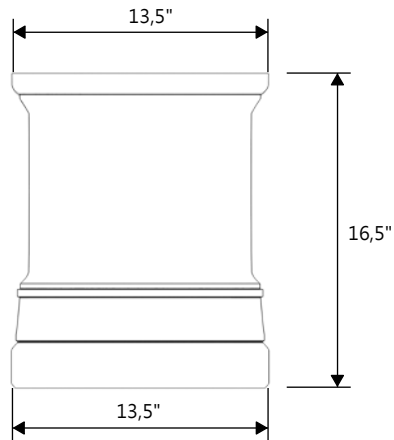

GARDENSTONE

Redefining Outdoor Planters

Gardenstone Inc
2851 Hwy 7, Concord ON, L4K 1W2
1 800-209-0917
sales@gardenstonemfg.com
www.gardenstonemfg.com

HIGHGROVE LEG ONLY

2210-A

NOTE: ALL INFORMATION ENCLOSED WAS CURRENT AT THE TIME OF DEVELOPMENT, BUT SHOULD BE REVIEWED BY THE PRODUCT MANUFACTURER TO BE CONSIDERED ACCURATE.