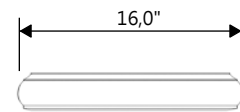

GARDENSTONE

Redefining Outdoor Planters

Gardenstone Inc
2851 Hwy 7, Concord ON, L4K 1W2
1 800-209-0917
sales@gardenstonemfg.com
www.gardenstonemfg.com

HIGHGROVE TOP ONLY

2210-B

NOTE: ALL INFORMATION ENCLOSED WAS CURRENT AT THE TIME OF DEVELOPMENT, BUT SHOULD BE REVIEWED BY THE PRODUCT MANUFACTURER TO BE CONSIDERED ACCURATE.