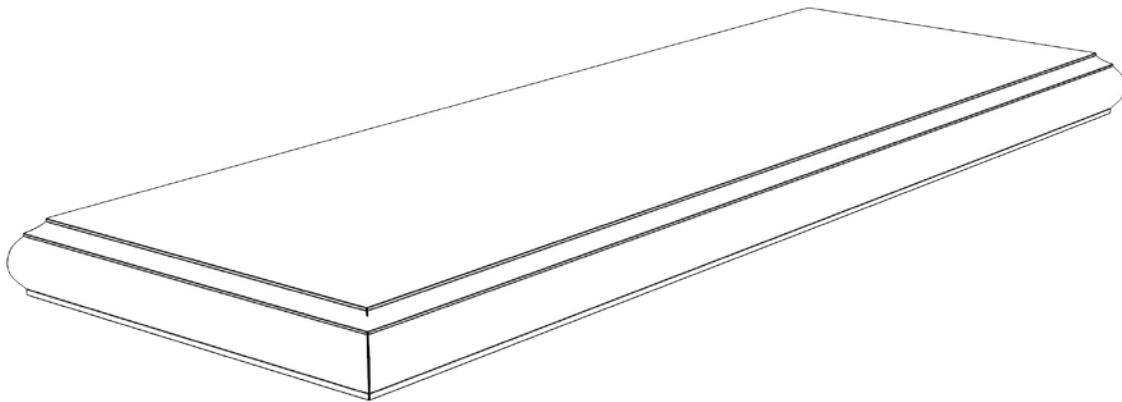

GARDENSTONE

Redefining Outdoor Planters

Gardenstone Inc
2851 Hwy 7, Concord ON, L4K 1W2
1 800-209-0917
sales@gardenstonemfg.com
www.gardenstonemfg.com

HIGHGROVE TOP ONLY

2210-B

NOTE: ALL INFORMATION ENCLOSED WAS CURRENT AT THE TIME OF DEVELOPMENT, BUT SHOULD BE REVIEWED BY THE PRODUCT MANUFACTURER TO BE CONSIDERED ACCURATE.