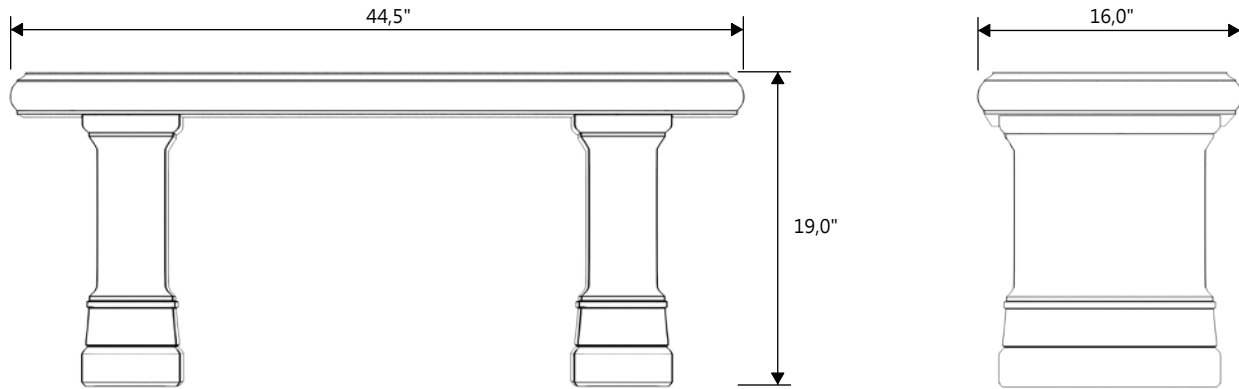

GARDENSTONE

Redefining Outdoor Planters

Gardenstone Inc
2851 Hwy 7, Concord ON, L4K 1W2
1 800-209-0917
sales@gardenstonemfg.com
www.gardenstonemfg.com

HIGHGROVE BENCH

2210

WEIGHT: 295 LBS

NOTE: ALL INFORMATION ENCLOSED WAS CURRENT AT THE TIME OF DEVELOPMENT, BUT SHOULD BE REVIEWED BY THE PRODUCT MANUFACTURER TO BE CONSIDERED ACCURATE.