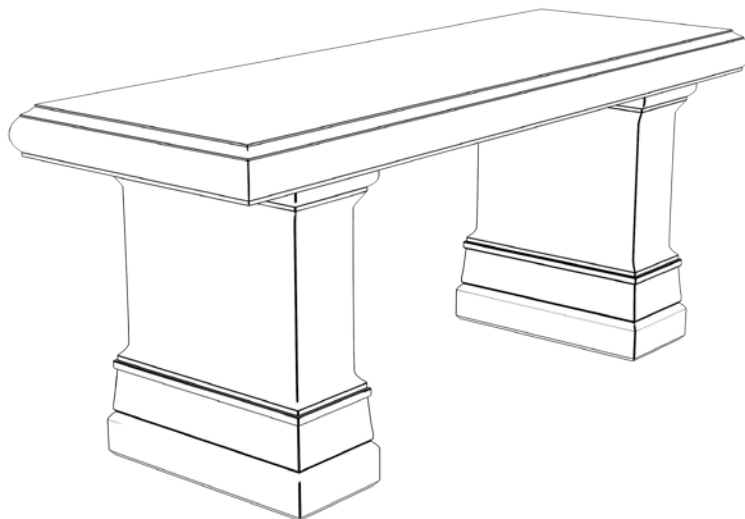

GARDENSTONE

Redefining Outdoor Planters

Gardenstone Inc
2851 Hwy 7, Concord ON, L4K 1W2
1 800-209-0917
sales@gardenstonemfg.com
www.gardenstonemfg.com

HIGHGROVE BENCH

2210

WEIGHT: 295 LBS

NOTE: ALL INFORMATION ENCLOSED WAS CURRENT AT THE TIME OF DEVELOPMENT, BUT SHOULD BE REVIEWED BY THE PRODUCT MANUFACTURER TO BE CONSIDERED ACCURATE.