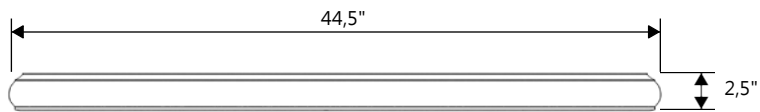

GARDENSTONE

Redefining Outdoor Planters

Gardenstone Inc
2851 Hwy 7, Concord ON, L4K 1W2
1 800-209-0917
sales@gardenstonemfg.com
www.gardenstonemfg.com

HIGHGROVE TOP ONLY

2210-B

NOTE: ALL INFORMATION ENCLOSED WAS CURRENT AT THE TIME OF DEVELOPMENT, BUT SHOULD BE REVIEWED BY THE PRODUCT MANUFACTURER TO BE CONSIDERED ACCURATE.