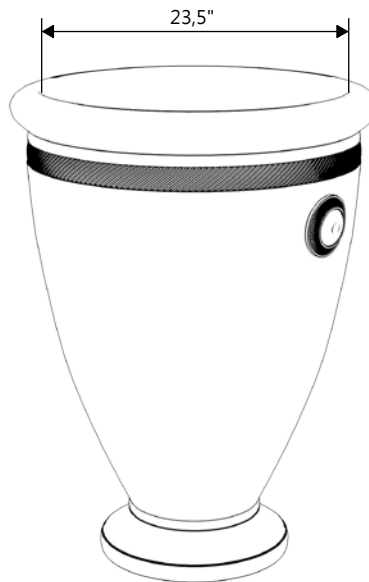

# GARDENSTONE

Redefining Outdoor Planters

Gardenstone Inc  
2851 Hwy 7, Concord ON, L4K 1W2  
1 800-209-0917  
sales@gardenstonemfg.com  
www.gardenstonemfg.com

ORION  
2200

WEIGHT: 368 LBS

NOTE: ALL INFORMATION ENCLOSED WAS CURRENT AT THE TIME OF DEVELOPMENT, BUT SHOULD BE REVIEWED BY THE PRODUCT MANUFACTURER TO BE CONSIDERED ACCURATE.