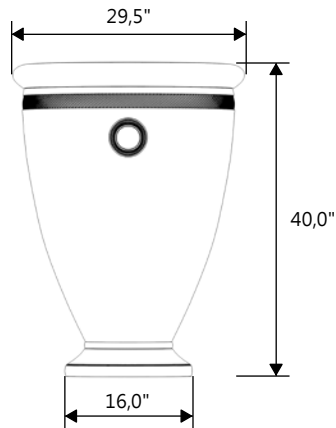

# GARDENSTONE

Redefining Outdoor Planters

Gardenstone Inc  
2851 Hwy 7, Concord ON, L4K 1W2  
1 800-209-0917  
sales@gardenstonemfg.com  
www.gardenstonemfg.com

ORION  
2200

WEIGHT: 368 LBS

NOTE: ALL INFORMATION ENCLOSED WAS CURRENT AT THE TIME OF DEVELOPMENT, BUT SHOULD BE REVIEWED BY THE PRODUCT MANUFACTURER TO BE CONSIDERED ACCURATE.