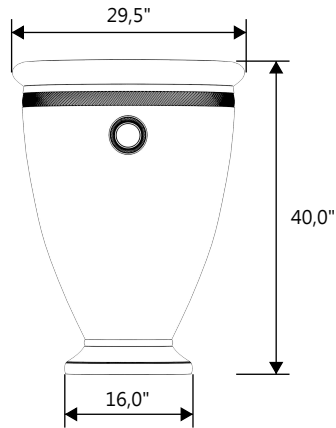

GARDENSTONE

Redefining Outdoor Planters

Gardenstone Inc
2851 Hwy 7, Concord ON, L4K 1W2
1 800-209-0917
sales@gardenstonemfg.com
www.gardenstonemfg.com

ORION

2200

WEIGHT: 368 LBS

NOTE: ALL INFORMATION ENCLOSED WAS CURRENT AT THE TIME OF DEVELOPMENT, BUT SHOULD BE REVIEWED BY THE PRODUCT MANUFACTURER TO BE CONSIDERED ACCURATE.