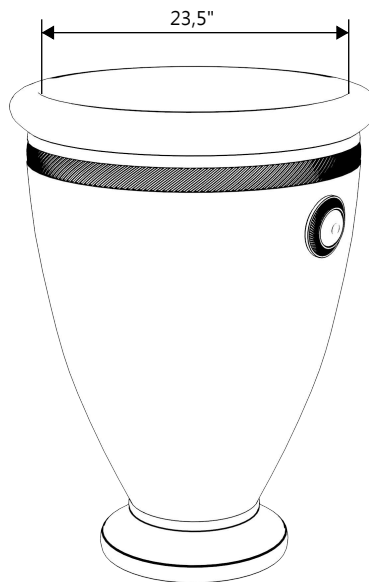

GARDENSTONE

Redefining Outdoor Planters

Gardenstone Inc
2851 Hwy 7, Concord ON, L4K 1W2
1 800-209-0917
sales@gardenstonemfg.com
www.gardenstonemfg.com

ORION

2200

WEIGHT: 368 LBS

NOTE: ALL INFORMATION ENCLOSED WAS CURRENT AT THE TIME OF DEVELOPMENT, BUT SHOULD BE REVIEWED BY THE PRODUCT MANUFACTURER TO BE CONSIDERED ACCURATE.