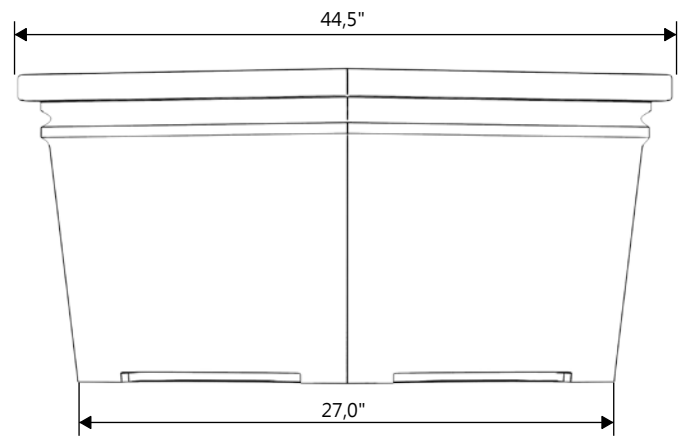

## PRAIRE TRIANGLE

2150

WEIGHT: 195 LBS

NOTE: ALL INFORMATION ENCLOSED WAS CURRENT AT THE TIME OF DEVELOPMENT, BUT SHOULD BE REVIEWED BY THE PRODUCT MANUFACTURER TO BE CONSIDERED ACCURATE.