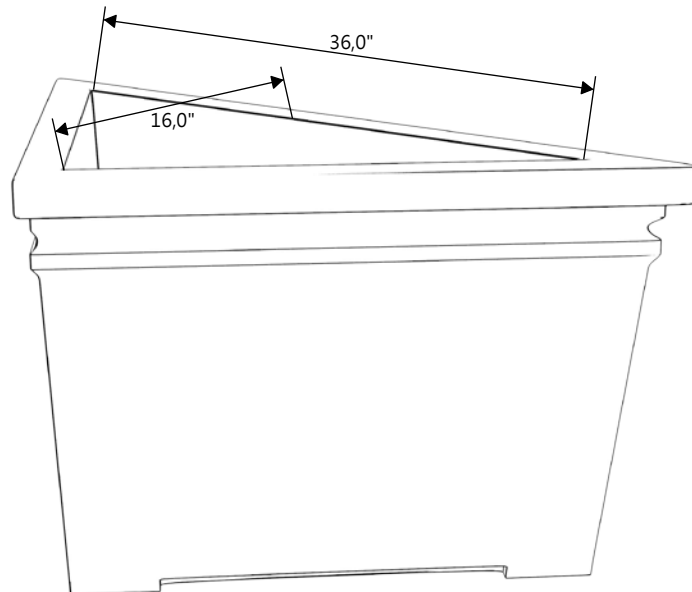

## PRAIRE TRIANGLE

2150

WEIGHT: 195 LBS

NOTE: ALL INFORMATION ENCLOSED WAS CURRENT AT THE TIME OF DEVELOPMENT, BUT SHOULD BE REVIEWED BY THE PRODUCT MANUFACTURER TO BE CONSIDERED ACCURATE.