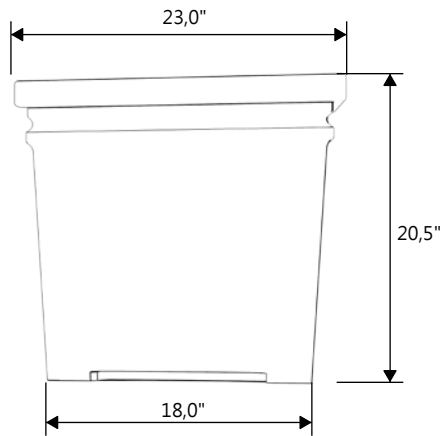

## PRAIRE TRIANGLE

2150

WEIGHT: 195 LBS

NOTE: ALL INFORMATION ENCLOSED WAS CURRENT AT THE TIME OF DEVELOPMENT, BUT SHOULD BE REVIEWED BY THE PRODUCT MANUFACTURER TO BE CONSIDERED ACCURATE.