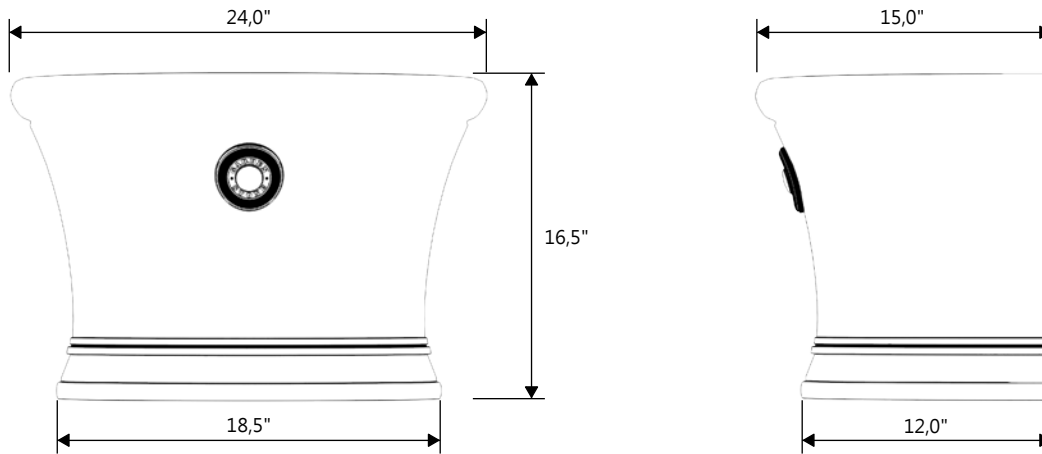

GARDENSTONE

Redefining Outdoor Planters

Gardenstone Inc
2851 Hwy 7, Concord ON, L4K 1W2
1 800-209-0917
sales@gardenstonemfg.com
www.gardenstonemfg.com

SEMI SOLEIL

2125

WEIGHT: 110 LBS

NOTE: ALL INFORMATION ENCLOSED WAS CURRENT AT THE TIME OF DEVELOPMENT, BUT SHOULD BE REVIEWED BY THE PRODUCT MANUFACTURER TO BE CONSIDERED ACCURATE.