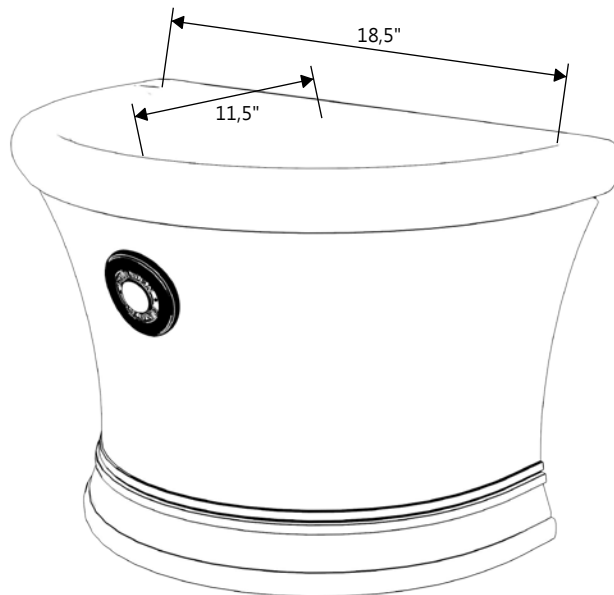

GARDENSTONE

Redefining Outdoor Planters

Gardenstone Inc
2851 Hwy 7, Concord ON, L4K 1W2
1 800-209-0917
sales@gardenstonemfg.com
www.gardenstonemfg.com

SEMI SOLEIL

2125

WEIGHT: 110 LBS

NOTE: ALL INFORMATION ENCLOSED WAS CURRENT AT THE TIME OF DEVELOPMENT, BUT SHOULD BE REVIEWED BY THE PRODUCT MANUFACTURER TO BE CONSIDERED ACCURATE.