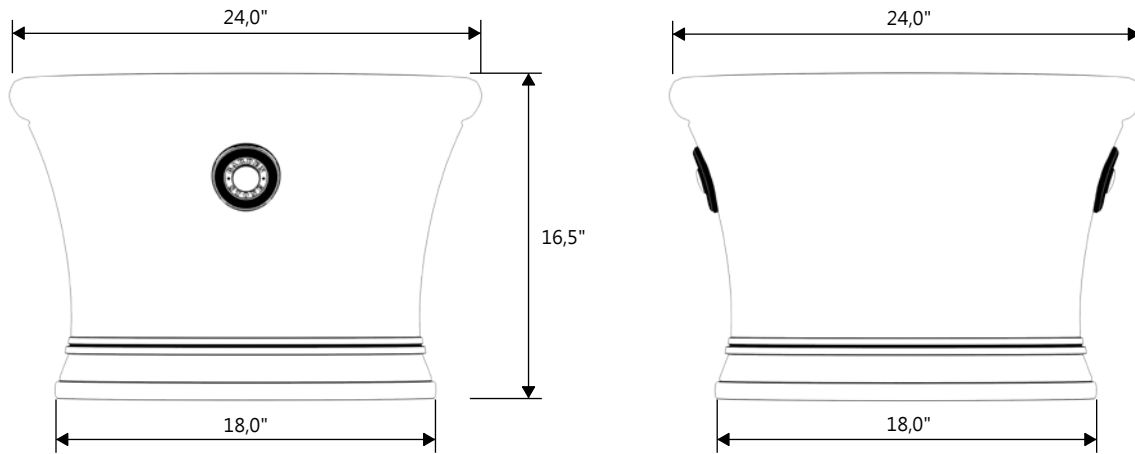

GARDENSTONE

Redefining Outdoor Planters

Gardenstone Inc
2851 Hwy 7, Concord ON, L4K 1W2
1 800-209-0917
sales@gardenstonemfg.com
www.gardenstonemfg.com

SOLEIL

2120

WEIGHT: 140 LBS

NOTE: ALL INFORMATION ENCLOSED WAS CURRENT AT THE TIME OF DEVELOPMENT, BUT SHOULD BE REVIEWED BY THE PRODUCT MANUFACTURER TO BE CONSIDERED ACCURATE.