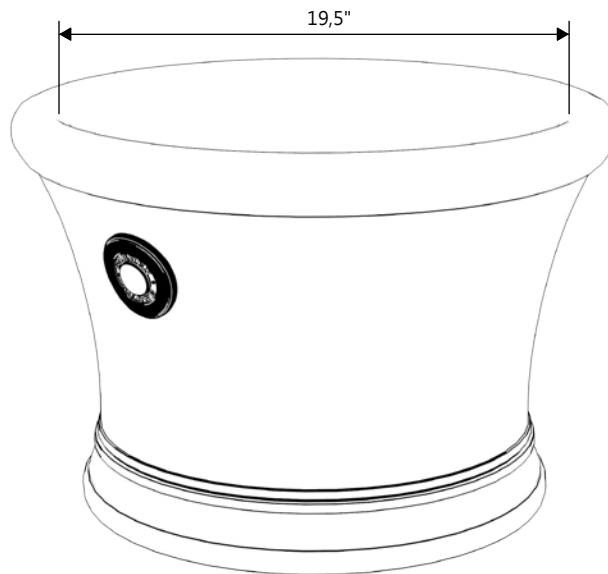

GARDENSTONE

Redefining Outdoor Planters

Gardenstone Inc
2851 Hwy 7, Concord ON, L4K 1W2
1 800-209-0917
sales@gardenstonemfg.com
www.gardenstonemfg.com

SOLEIL

2120

WEIGHT: 140 LBS

NOTE: ALL INFORMATION ENCLOSED WAS CURRENT AT THE TIME OF DEVELOPMENT, BUT SHOULD BE REVIEWED BY THE PRODUCT MANUFACTURER TO BE CONSIDERED ACCURATE.