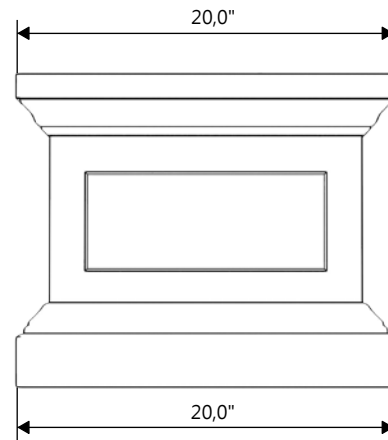

GARDENSTONE

Redefining Outdoor Planters

Gardenstone Inc
2851 Hwy 7, Concord ON, L4K 1W2
1 800-209-0917
sales@gardenstonemfg.com
www.gardenstonemfg.com

CLASSIC PEDESTAL

1920

WEIGHT: 255 LBS

NOTE: ALL INFORMATION ENCLOSED WAS CURRENT AT THE TIME OF DEVELOPMENT, BUT SHOULD BE REVIEWED BY THE PRODUCT MANUFACTURER TO BE CONSIDERED ACCURATE.