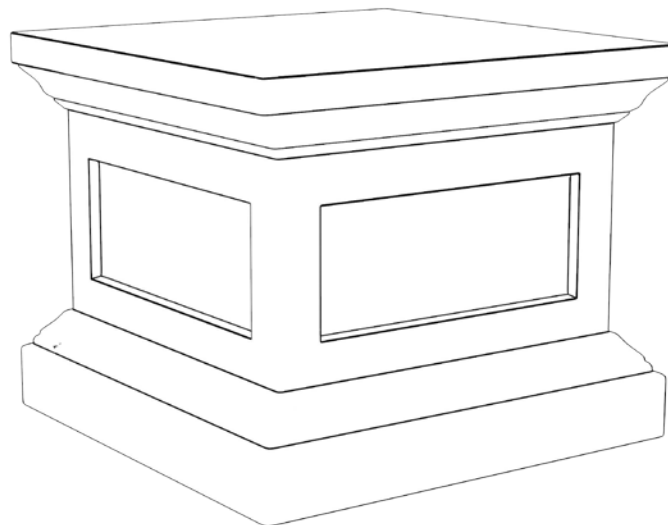

GARDENSTONE

Redefining Outdoor Planters

Gardenstone Inc
2851 Hwy 7, Concord ON, L4K 1W2
1 800-209-0917
sales@gardenstonemfg.com
www.gardenstonemfg.com

CLASSIC PEDESTAL

1920

WEIGHT: 255 LBS

NOTE: ALL INFORMATION ENCLOSED WAS CURRENT AT THE TIME OF DEVELOPMENT, BUT SHOULD BE REVIEWED BY THE PRODUCT MANUFACTURER TO BE CONSIDERED ACCURATE.