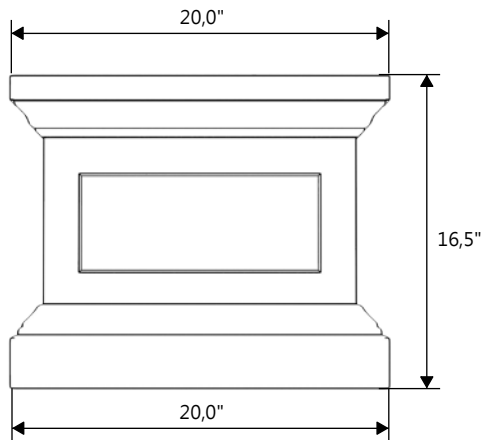

GARDENSTONE

Redefining Outdoor Planters

Gardenstone Inc
2851 Hwy 7, Concord ON, L4K 1W2
1 800-209-0917
sales@gardenstonemfg.com
www.gardenstonemfg.com

CLASSIC PEDESTAL

1920

WEIGHT: 255 LBS

NOTE: ALL INFORMATION ENCLOSED WAS CURRENT AT THE TIME OF DEVELOPMENT, BUT SHOULD BE REVIEWED BY THE PRODUCT MANUFACTURER TO BE CONSIDERED ACCURATE.