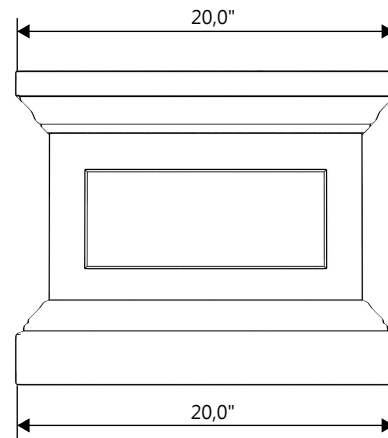

# GARDENSTONE

Redefining Outdoor Planters

Gardenstone Inc  
2851 Hwy 7, Concord ON, L4K 1W2  
1 800-209-0917  
sales@gardenstonemfg.com  
www.gardenstonemfg.com

CLASSIC PEDESTAL

1920

WEIGHT: 255 LBS

NOTE: ALL INFORMATION ENCLOSED WAS CURRENT AT THE TIME OF DEVELOPMENT, BUT SHOULD BE REVIEWED BY THE PRODUCT MANUFACTURER TO BE CONSIDERED ACCURATE.