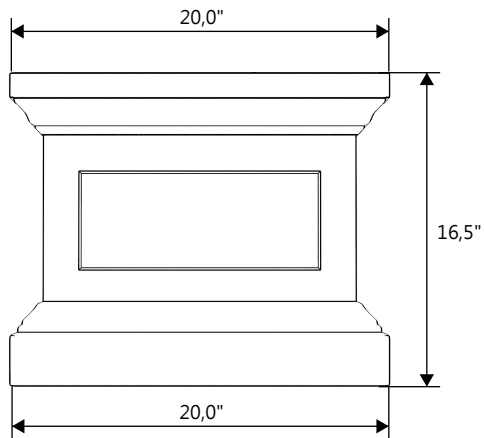

# GARDENSTONE

Redefining Outdoor Planters

Gardenstone Inc  
2851 Hwy 7, Concord ON, L4K 1W2  
1 800-209-0917  
sales@gardenstonemfg.com  
www.gardenstonemfg.com

CLASSIC PEDESTAL

1920

WEIGHT: 255 LBS

NOTE: ALL INFORMATION ENCLOSED WAS CURRENT AT THE TIME OF DEVELOPMENT, BUT SHOULD BE REVIEWED BY THE PRODUCT MANUFACTURER TO BE CONSIDERED ACCURATE.