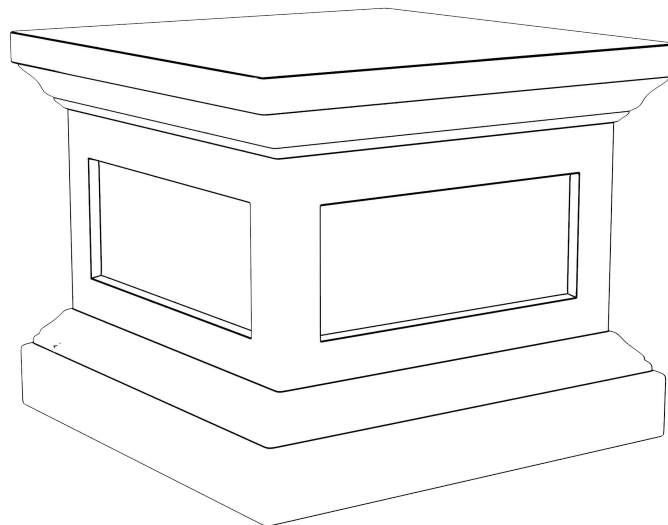

# GARDENSTONE

Redefining Outdoor Planters

Gardenstone Inc  
2851 Hwy 7, Concord ON, L4K 1W2  
1 800-209-0917  
sales@gardenstonemfg.com  
www.gardenstonemfg.com

CLASSIC PEDESTAL

1920

WEIGHT: 255 LBS

NOTE: ALL INFORMATION ENCLOSED WAS CURRENT AT THE TIME OF DEVELOPMENT, BUT SHOULD BE REVIEWED BY THE PRODUCT MANUFACTURER TO BE CONSIDERED ACCURATE.