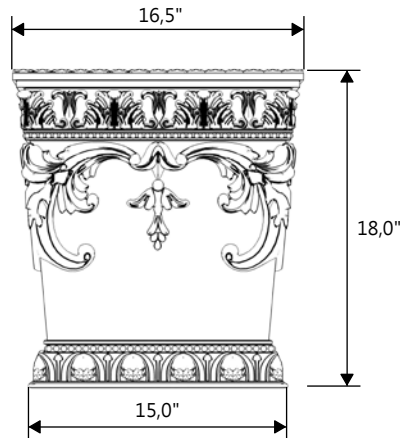

GARDENSTONE

Redefining Outdoor Planters

Gardenstone Inc
2851 Hwy 7, Concord ON, L4K 1W2
1 800-209-0917
sales@gardenstonemfg.com
www.gardenstonemfg.com

SAVANNAH

1830

WEIGHT: 95 LBS

NOTE: ALL INFORMATION ENCLOSED WAS CURRENT AT THE TIME OF DEVELOPMENT, BUT SHOULD BE REVIEWED BY THE PRODUCT MANUFACTURER TO BE CONSIDERED ACCURATE.