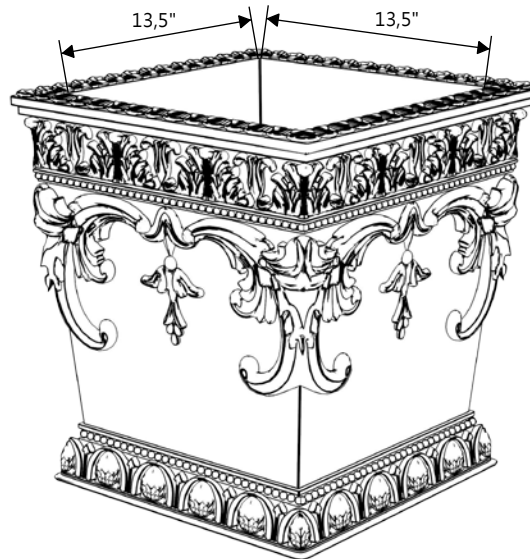

GARDENSTONE

Redefining Outdoor Planters

Gardenstone Inc
2851 Hwy 7, Concord ON, L4K 1W2
1 800-209-0917
sales@gardenstonemfg.com
www.gardenstonemfg.com

SAVANNAH

1830

WEIGHT: 95 LBS

NOTE: ALL INFORMATION ENCLOSED WAS CURRENT AT THE TIME OF DEVELOPMENT, BUT SHOULD BE REVIEWED BY THE PRODUCT MANUFACTURER TO BE CONSIDERED ACCURATE.