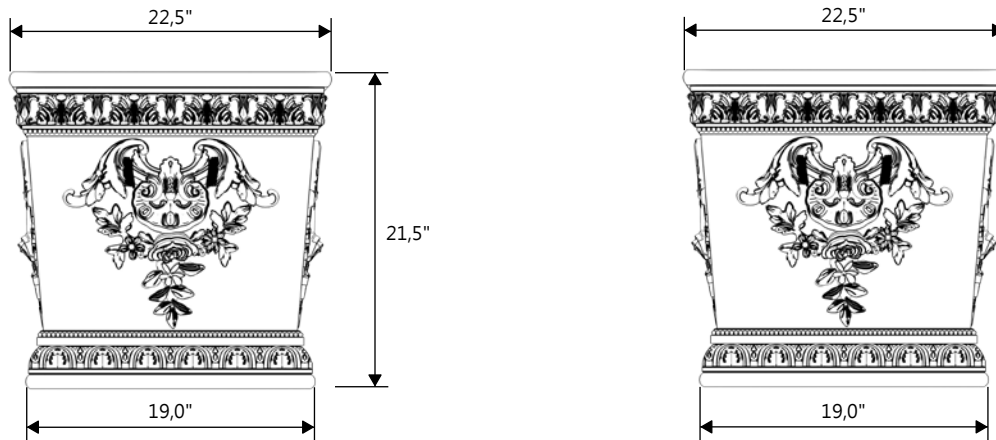

GARDENSTONE

Redefining Outdoor Planters

Gardenstone Inc
2851 Hwy 7, Concord ON, L4K 1W2
1 800-209-0917
sales@gardenstonemfg.com
www.gardenstonemfg.com

WILLIAMSBURG

1820

WEIGHT: 160 LBS

NOTE: ALL INFORMATION ENCLOSED WAS CURRENT AT THE TIME OF DEVELOPMENT, BUT SHOULD BE REVIEWED BY THE PRODUCT MANUFACTURER TO BE CONSIDERED ACCURATE.