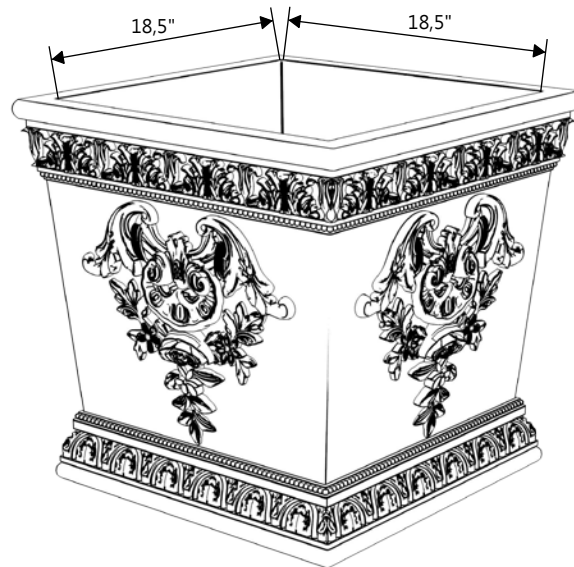

GARDENSTONE

Redefining Outdoor Planters

Gardenstone Inc
2851 Hwy 7, Concord ON, L4K 1W2
1 800-209-0917
sales@gardenstonemfg.com
www.gardenstonemfg.com

WILLIAMSBURG

1820

WEIGHT: 160 LBS

NOTE: ALL INFORMATION ENCLOSED WAS CURRENT AT THE TIME OF DEVELOPMENT, BUT SHOULD BE REVIEWED BY THE PRODUCT MANUFACTURER TO BE CONSIDERED ACCURATE.