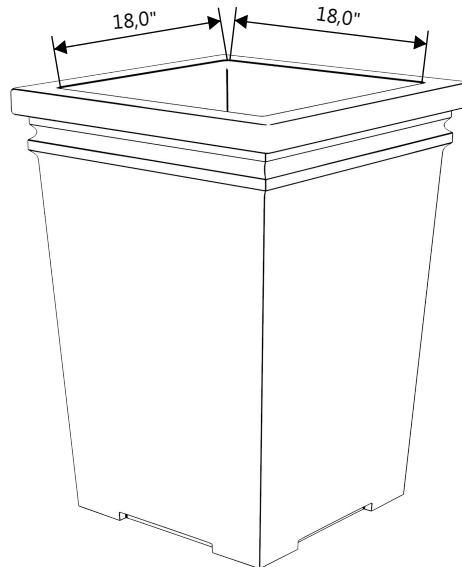

GARDENSTONE

Redefining Outdoor Planters

Gardenstone Inc
2851 Hwy 7, Concord ON, L4K 1W2
1 800-209-0917
sales@gardenstonemfg.com
www.gardenstonemfg.com

MONTANA

1810

WEIGHT: 229 LBS

NOTE: ALL INFORMATION ENCLOSED WAS CURRENT AT THE TIME OF DEVELOPMENT, BUT SHOULD BE REVIEWED BY THE PRODUCT MANUFACTURER TO BE CONSIDERED ACCURATE.