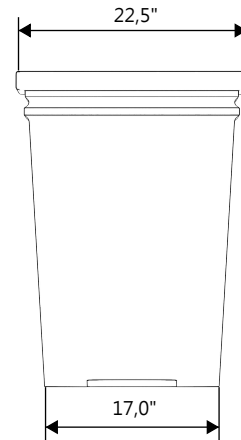

GARDENSTONE

Redefining Outdoor Planters

Gardenstone Inc
2851 Hwy 7, Concord ON, L4K 1W2
1 800-209-0917
sales@gardenstonemfg.com
www.gardenstonemfg.com

MONTANA

1810

WEIGHT: 229 LBS

NOTE: ALL INFORMATION ENCLOSED WAS CURRENT AT THE TIME OF DEVELOPMENT, BUT SHOULD BE REVIEWED BY THE PRODUCT MANUFACTURER TO BE CONSIDERED ACCURATE.