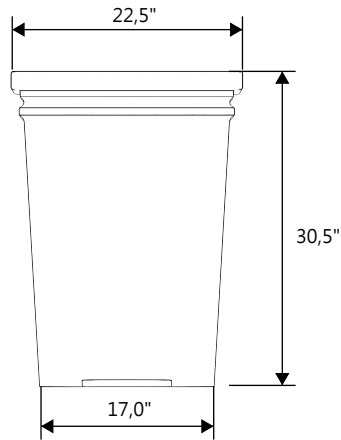

GARDENSTONE

Redefining Outdoor Planters

Gardenstone Inc
2851 Hwy 7, Concord ON, L4K 1W2
1 800-209-0917
sales@gardenstonemfg.com
www.gardenstonemfg.com

MONTANA

1810

WEIGHT: 229 LBS

NOTE: ALL INFORMATION ENCLOSED WAS CURRENT AT THE TIME OF DEVELOPMENT, BUT SHOULD BE REVIEWED BY THE PRODUCT MANUFACTURER TO BE CONSIDERED ACCURATE.