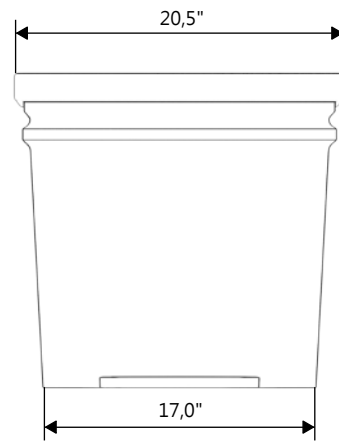

GARDENSTONE

Redefining Outdoor Planters

Gardenstone Inc
2851 Hwy 7, Concord ON, L4K 1W2
1 800-209-0917
sales@gardenstonemfg.com
www.gardenstonemfg.com

DAKOTA

1800

WEIGHT: 125 LBS

NOTE: ALL INFORMATION ENCLOSED WAS CURRENT AT THE TIME OF DEVELOPMENT, BUT SHOULD BE REVIEWED BY THE PRODUCT MANUFACTURER TO BE CONSIDERED ACCURATE.