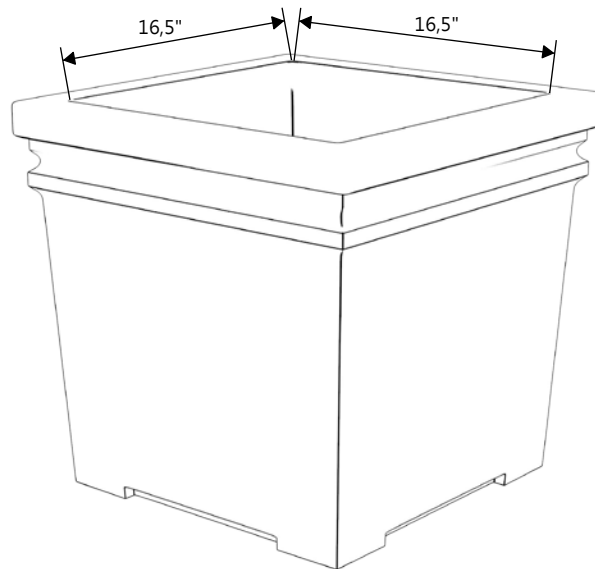

GARDENSTONE

Redefining Outdoor Planters

Gardenstone Inc
2851 Hwy 7, Concord ON, L4K 1W2
1 800-209-0917
sales@gardenstonemfg.com
www.gardenstonemfg.com

DAKOTA

1800

WEIGHT: 125 LBS

NOTE: ALL INFORMATION ENCLOSED WAS CURRENT AT THE TIME OF DEVELOPMENT, BUT SHOULD BE REVIEWED BY THE PRODUCT MANUFACTURER TO BE CONSIDERED ACCURATE.