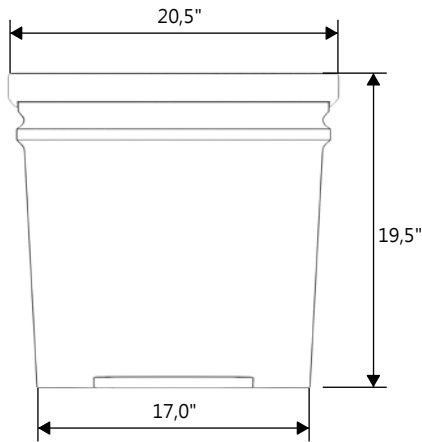

GARDENSTONE

Redefining Outdoor Planters

Gardenstone Inc
2851 Hwy 7, Concord ON, L4K 1W2
1 800-209-0917
sales@gardenstonemfg.com
www.gardenstonemfg.com

DAKOTA

1800

WEIGHT: 125 LBS

NOTE: ALL INFORMATION ENCLOSED WAS CURRENT AT THE TIME OF DEVELOPMENT, BUT SHOULD BE REVIEWED BY THE PRODUCT MANUFACTURER TO BE CONSIDERED ACCURATE.