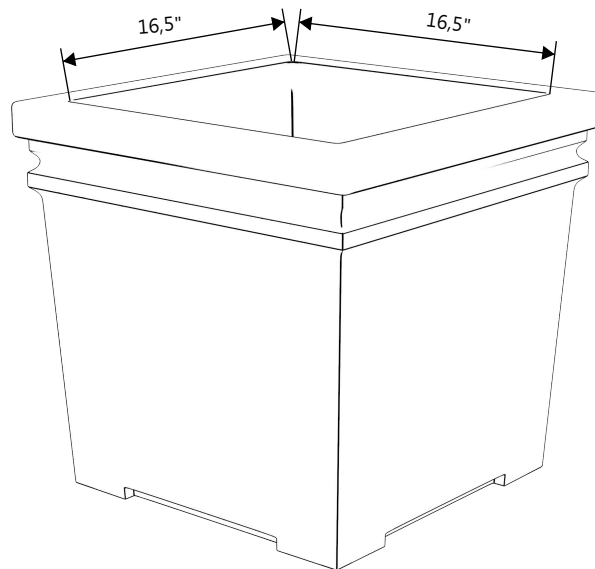

GARDENSTONE

Redefining Outdoor Planters

Gardenstone Inc
2851 Hwy 7, Concord ON, L4K 1W2
1 800-209-0917
sales@gardenstonemfg.com
www.gardenstonemfg.com

DAKOTA

1800

WEIGHT: 125 LBS

NOTE: ALL INFORMATION ENCLOSED WAS CURRENT AT THE TIME OF DEVELOPMENT, BUT SHOULD BE REVIEWED BY THE PRODUCT MANUFACTURER TO BE CONSIDERED ACCURATE.