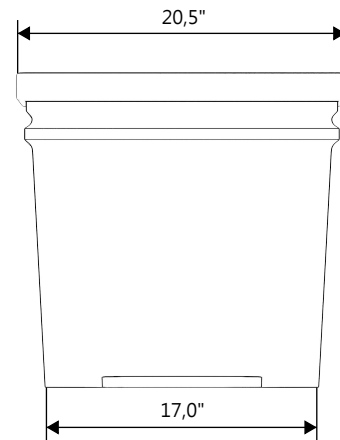

GARDENSTONE

Redefining Outdoor Planters

Gardenstone Inc
2851 Hwy 7, Concord ON, L4K 1W2
1 800-209-0917
sales@gardenstonemfg.com
www.gardenstonemfg.com

DAKOTA

1800

WEIGHT: 125 LBS

NOTE: ALL INFORMATION ENCLOSED WAS CURRENT AT THE TIME OF DEVELOPMENT, BUT SHOULD BE REVIEWED BY THE PRODUCT MANUFACTURER TO BE CONSIDERED ACCURATE.