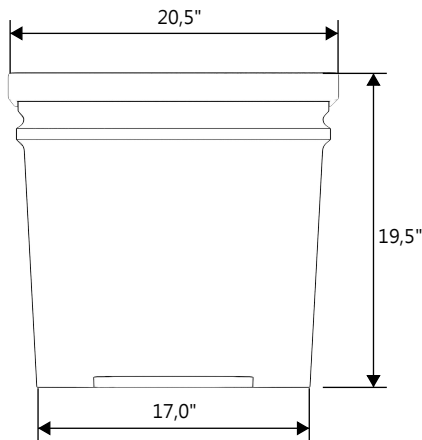

GARDENSTONE

Redefining Outdoor Planters

Gardenstone Inc
2851 Hwy 7, Concord ON, L4K 1W2
1 800-209-0917
sales@gardenstonemfg.com
www.gardenstonemfg.com

DAKOTA

1800

WEIGHT: 125 LBS

NOTE: ALL INFORMATION ENCLOSED WAS CURRENT AT THE TIME OF DEVELOPMENT, BUT SHOULD BE REVIEWED BY THE PRODUCT MANUFACTURER TO BE CONSIDERED ACCURATE.