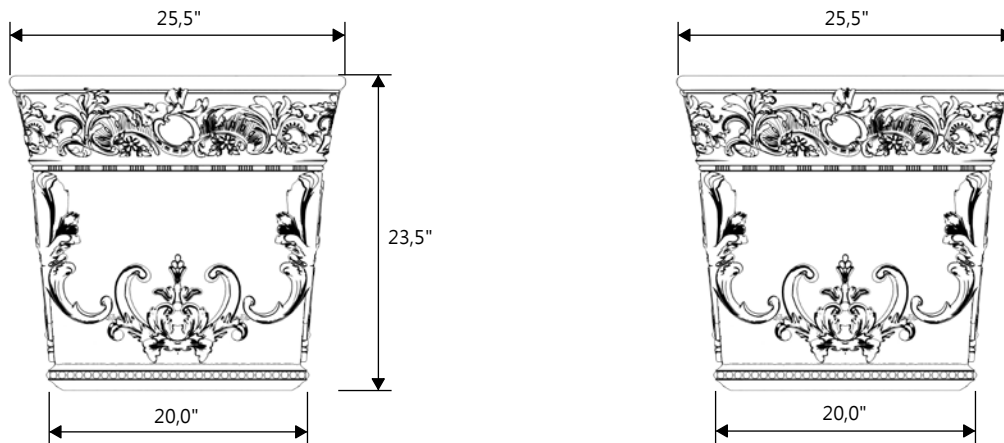

# GARDENSTONE

Redefining Outdoor Planters

Gardenstone Inc  
2851 Hwy 7, Concord ON, L4K 1W2  
1 800-209-0917  
sales@gardenstonemfg.com  
www.gardenstonemfg.com

BELLE EPOQUE

1770

WEIGHT: 205 LBS

NOTE: ALL INFORMATION ENCLOSED WAS CURRENT AT THE TIME OF DEVELOPMENT, BUT SHOULD BE REVIEWED BY THE PRODUCT MANUFACTURER TO BE CONSIDERED ACCURATE.