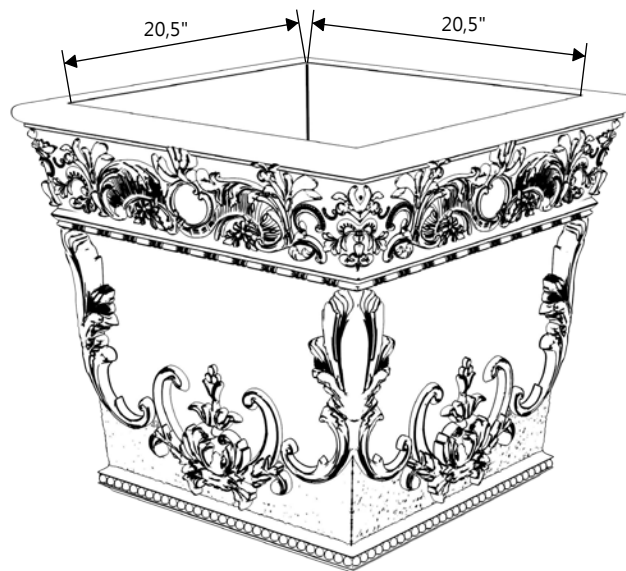

# GARDENSTONE

Redefining Outdoor Planters

Gardenstone Inc  
2851 Hwy 7, Concord ON, L4K 1W2  
1 800-209-0917  
sales@gardenstonemfg.com  
www.gardenstonemfg.com

BELLE EPOQUE

1770

WEIGHT: 205 LBS

NOTE: ALL INFORMATION ENCLOSED WAS CURRENT AT THE TIME OF DEVELOPMENT, BUT SHOULD BE REVIEWED BY THE PRODUCT MANUFACTURER TO BE CONSIDERED ACCURATE.