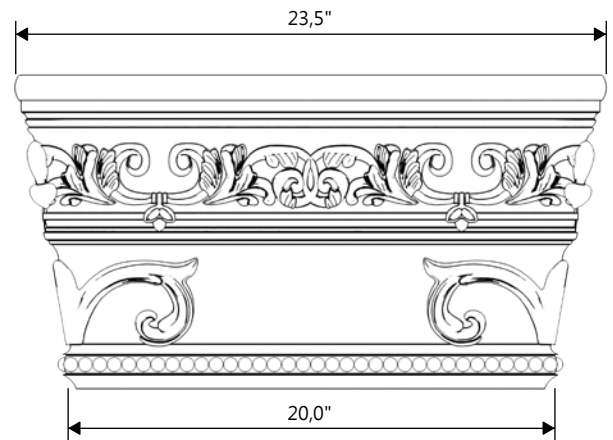

# GARDENSTONE

Redefining Outdoor Planters

Gardenstone Inc  
2851 Hwy 7, Concord ON, L4K 1W2  
1 800-209-0917  
sales@gardenstonemfg.com  
www.gardenstonemfg.com

MERIDIAN  
1750  
WEIGHT: 125 LBS

NOTE: ALL INFORMATION ENCLOSED WAS CURRENT AT THE TIME OF DEVELOPMENT, BUT SHOULD BE REVIEWED BY THE PRODUCT MANUFACTURER TO BE CONSIDERED ACCURATE.