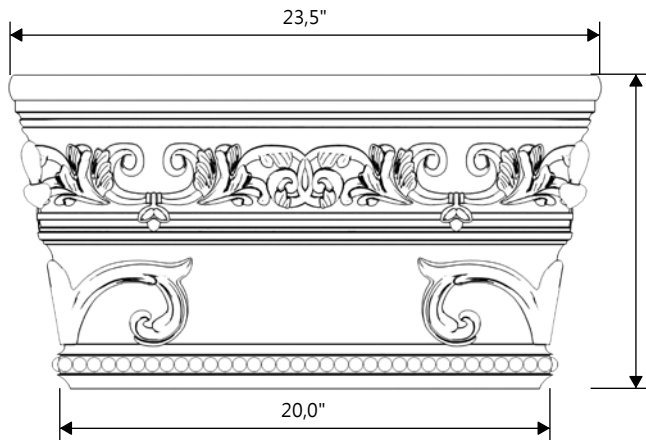

# GARDENSTONE

Redefining Outdoor Planters

Gardenstone Inc  
2851 Hwy 7, Concord ON, L4K 1W2  
1 800-209-0917  
sales@gardenstonemfg.com  
www.gardenstonemfg.com

MERIDIAN  
1750  
WEIGHT: 125 LBS

NOTE: ALL INFORMATION ENCLOSED WAS CURRENT AT THE TIME OF DEVELOPMENT, BUT SHOULD BE REVIEWED BY THE PRODUCT MANUFACTURER TO BE CONSIDERED ACCURATE.