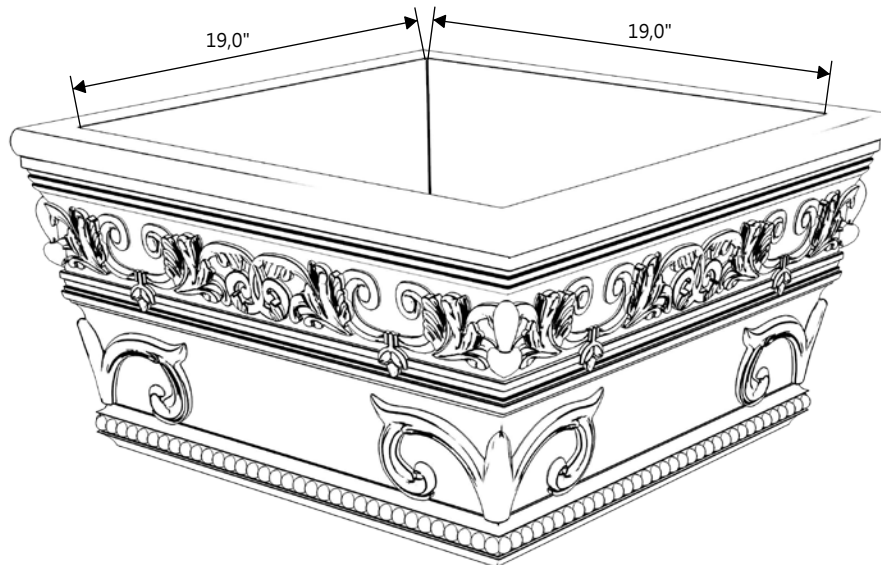

# GARDENSTONE

Redefining Outdoor Planters

Gardenstone Inc  
2851 Hwy 7, Concord ON, L4K 1W2  
1 800-209-0917  
sales@gardenstonemfg.com  
www.gardenstonemfg.com

MERIDIAN  
1750  
WEIGHT: 125 LBS

NOTE: ALL INFORMATION ENCLOSED WAS CURRENT AT THE TIME OF DEVELOPMENT, BUT SHOULD BE REVIEWED BY THE PRODUCT MANUFACTURER TO BE CONSIDERED ACCURATE.