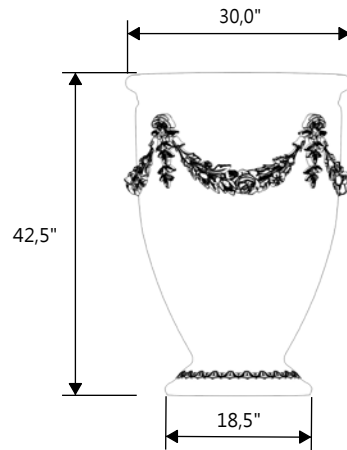

GARDENSTONE

Redefining Outdoor Planters

Gardenstone Inc
2851 Hwy 7, Concord ON, L4K 1W2
1 800-209-0917
sales@gardenstonemfg.com
www.gardenstonemfg.com

PRADO

1670

WEIGHT: 410 LBS

NOTE: ALL INFORMATION ENCLOSED WAS CURRENT AT THE TIME OF DEVELOPMENT, BUT SHOULD BE REVIEWED BY THE PRODUCT MANUFACTURER TO BE CONSIDERED ACCURATE.