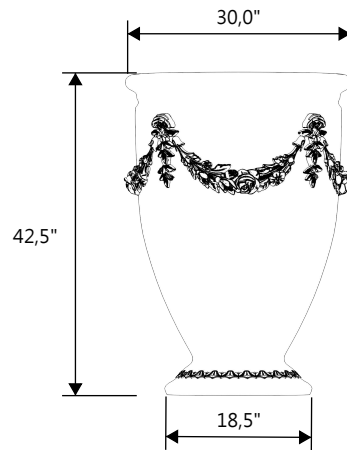

GARDENSTONE

Redefining Outdoor Planters

Gardenstone Inc
2851 Hwy 7, Concord ON, L4K 1W2
1 800-209-0917
sales@gardenstonemfg.com
www.gardenstonemfg.com

PRADO

1670

WEIGHT: 410 LBS

NOTE: ALL INFORMATION ENCLOSED WAS CURRENT AT THE TIME OF DEVELOPMENT, BUT SHOULD BE REVIEWED BY THE PRODUCT MANUFACTURER TO BE CONSIDERED ACCURATE.