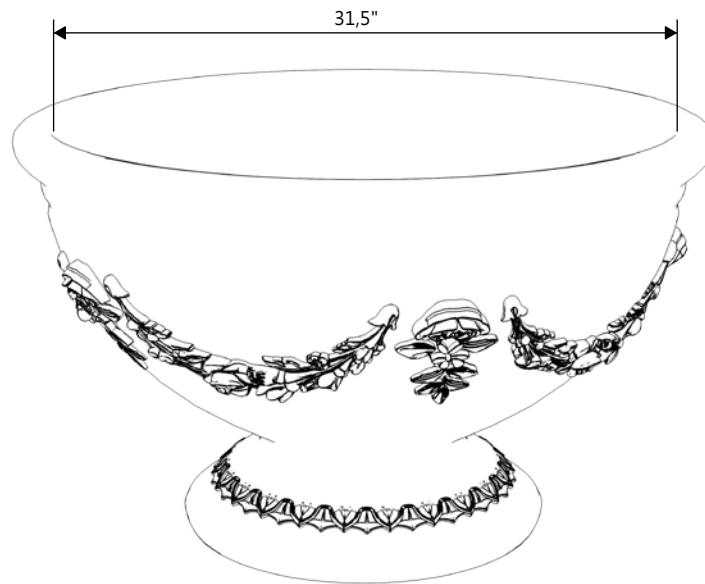

GARDENSTONE

Redefining Outdoor Planters

Gardenstone Inc
2851 Hwy 7, Concord ON, L4K 1W2
1 800-209-0917
sales@gardenstonemfg.com
www.gardenstonemfg.com

LIDO

1660

WEIGHT: 260 LBS

NOTE: ALL INFORMATION ENCLOSED WAS CURRENT AT THE TIME OF DEVELOPMENT, BUT SHOULD BE REVIEWED BY THE PRODUCT MANUFACTURER TO BE CONSIDERED ACCURATE.