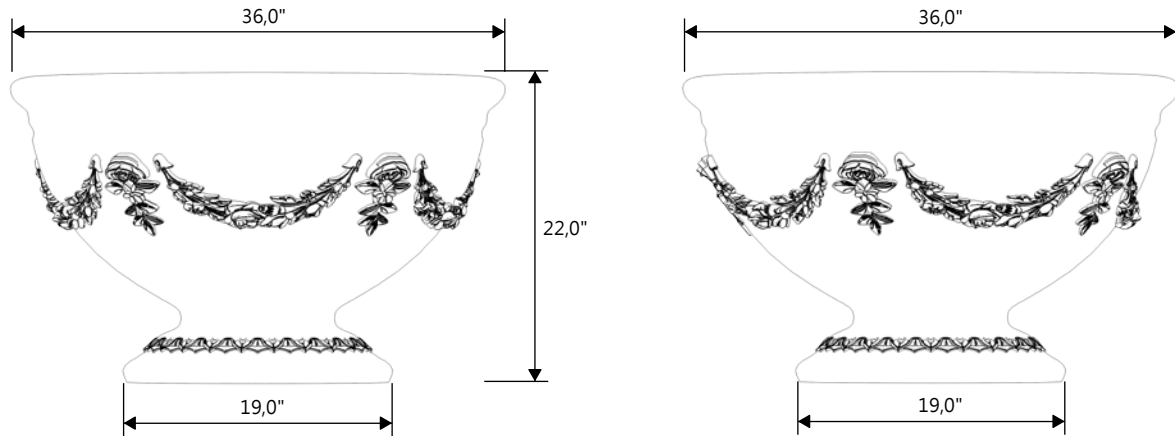

GARDENSTONE

Redefining Outdoor Planters

Gardenstone Inc
2851 Hwy 7, Concord ON, L4K 1W2
1 800-209-0917
sales@gardenstonemfg.com
www.gardenstonemfg.com

LIDO

1660

WEIGHT: 260 LBS

NOTE: ALL INFORMATION ENCLOSED WAS CURRENT AT THE TIME OF DEVELOPMENT, BUT SHOULD BE REVIEWED BY THE PRODUCT MANUFACTURER TO BE CONSIDERED ACCURATE.