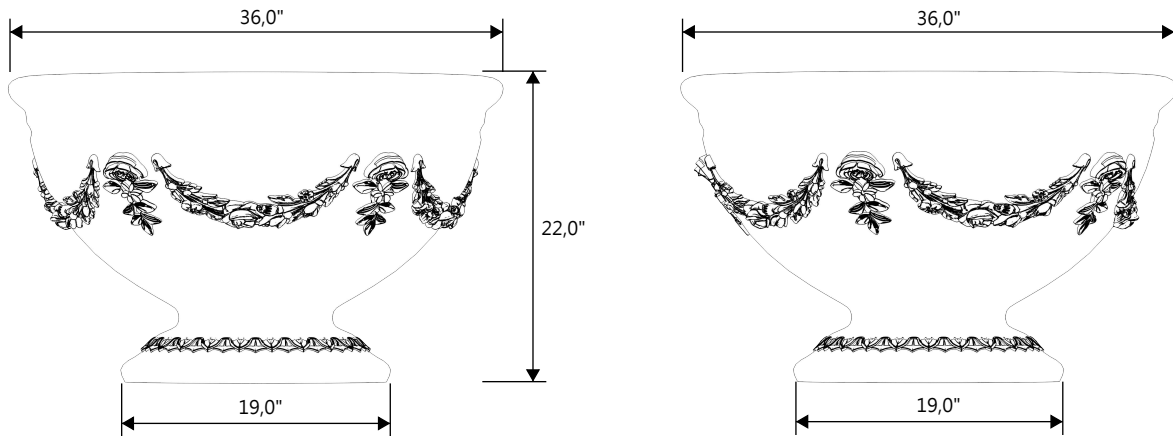

GARDENSTONE

Redefining Outdoor Planters

Gardenstone Inc
2851 Hwy 7, Concord ON, L4K 1W2
1 800-209-0917
sales@gardenstonemfg.com
www.gardenstonemfg.com

LIDO

1660

WEIGHT: 260 LBS

NOTE: ALL INFORMATION ENCLOSED WAS CURRENT AT THE TIME OF DEVELOPMENT, BUT SHOULD BE REVIEWED BY THE PRODUCT MANUFACTURER TO BE CONSIDERED ACCURATE.