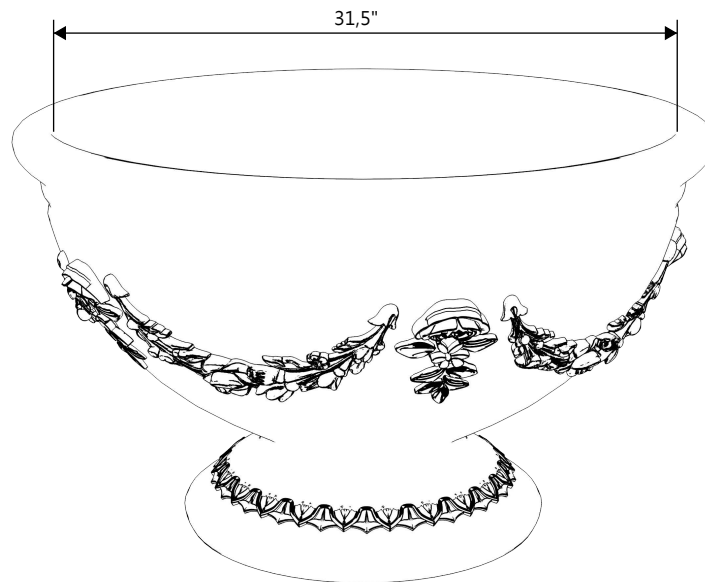

GARDENSTONE

Redefining Outdoor Planters

Gardenstone Inc
2851 Hwy 7, Concord ON, L4K 1W2
1 800-209-0917
sales@gardenstonemfg.com
www.gardenstonemfg.com

LIDO

1660

WEIGHT: 260 LBS

NOTE: ALL INFORMATION ENCLOSED WAS CURRENT AT THE TIME OF DEVELOPMENT, BUT SHOULD BE REVIEWED BY THE PRODUCT MANUFACTURER TO BE CONSIDERED ACCURATE.