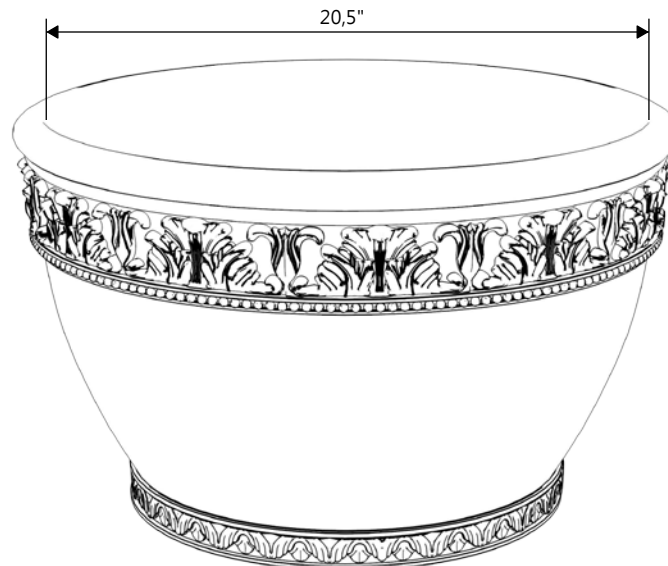

GARDENSTONE

Redefining Outdoor Planters

Gardenstone Inc
2851 Hwy 7, Concord ON, L4K 1W2
1 800-209-0917
sales@gardenstonemfg.com
www.gardenstonemfg.com

RONDELLE

1610

WEIGHT: 95 LBS

NOTE: ALL INFORMATION ENCLOSED WAS CURRENT AT THE TIME OF DEVELOPMENT, BUT SHOULD BE REVIEWED BY THE PRODUCT MANUFACTURER TO BE CONSIDERED ACCURATE.