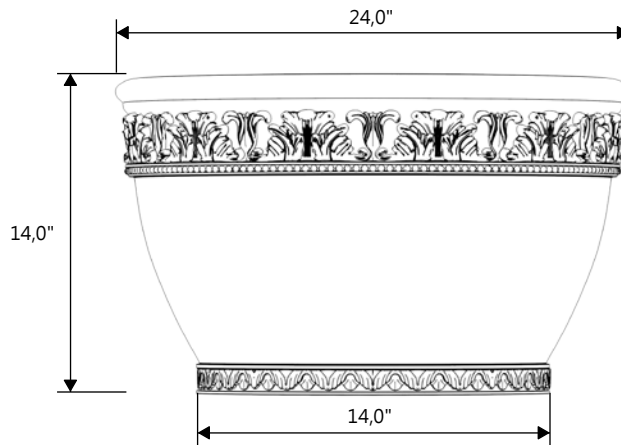

GARDENSTONE

Redefining Outdoor Planters

Gardenstone Inc
2851 Hwy 7, Concord ON, L4K 1W2
1 800-209-0917
sales@gardenstonemfg.com
www.gardenstonemfg.com

RONDELLE

1610

WEIGHT: 95 LBS

NOTE: ALL INFORMATION ENCLOSED WAS CURRENT AT THE TIME OF DEVELOPMENT, BUT SHOULD BE REVIEWED BY THE PRODUCT MANUFACTURER TO BE CONSIDERED ACCURATE.