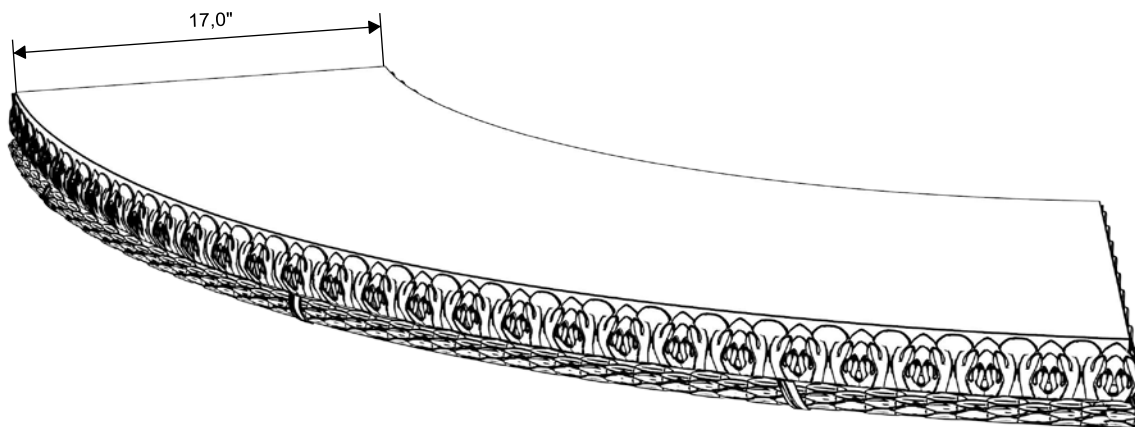

GARDENSTONE

Redefining Outdoor Planters

Gardenstone Inc
2851 Hwy 7, Concord ON, L4K 1W2
1 800-209-0917
sales@gardenstonemfg.com
www.gardenstonemfg.com

CURVED TOP ONLY

9020

NOTE: ALL INFORMATION ENCLOSED WAS CURRENT AT THE TIME OF DEVELOPMENT, BUT SHOULD BE REVIEWED BY THE PRODUCT MANUFACTURER TO BE CONSIDERED ACCURATE.