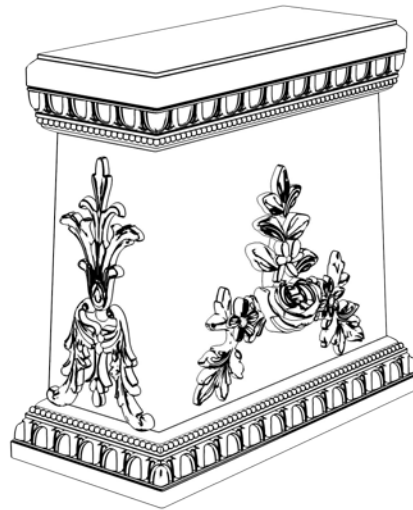

GARDENSTONE

Redefining Outdoor Planters

Gardenstone Inc
2851 Hwy 7, Concord ON, L4K 1W2
1 800-209-0917
sales@gardenstonemfg.com
www.gardenstonemfg.com

COTILLION LEG ONLY

1560-A

NOTE: ALL INFORMATION ENCLOSED WAS CURRENT AT THE TIME OF DEVELOPMENT, BUT SHOULD BE REVIEWED BY THE PRODUCT MANUFACTURER TO BE CONSIDERED ACCURATE.