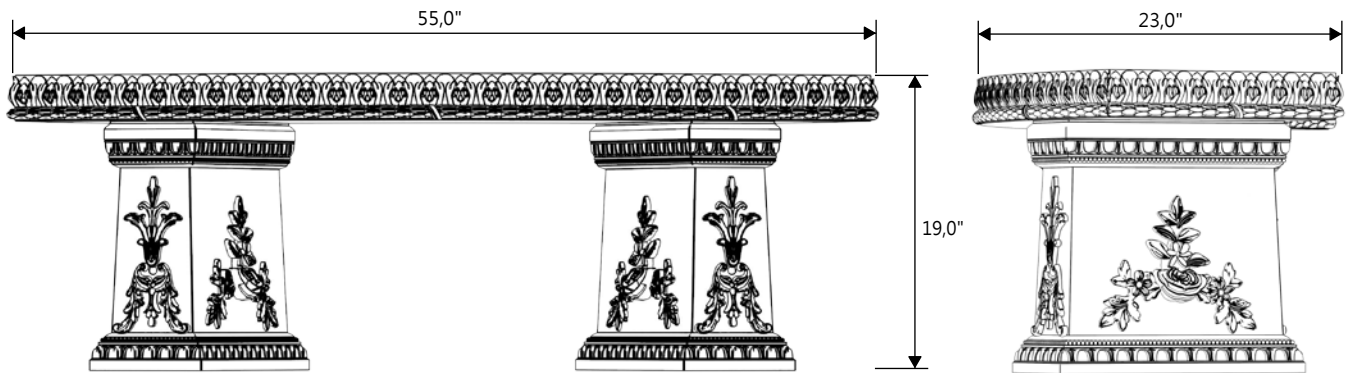

GARDENSTONE

Redefining Outdoor Planters

Gardenstone Inc
2851 Hwy 7, Concord ON, L4K 1W2
1 800-209-0917
sales@gardenstonemfg.com
www.gardenstonemfg.com

COTILLION BENCH CURVED

1565

WEIGHT: 295 LBS

NOTE: ALL INFORMATION ENCLOSED WAS CURRENT AT THE TIME OF DEVELOPMENT, BUT SHOULD BE REVIEWED BY THE PRODUCT MANUFACTURER TO BE CONSIDERED ACCURATE.