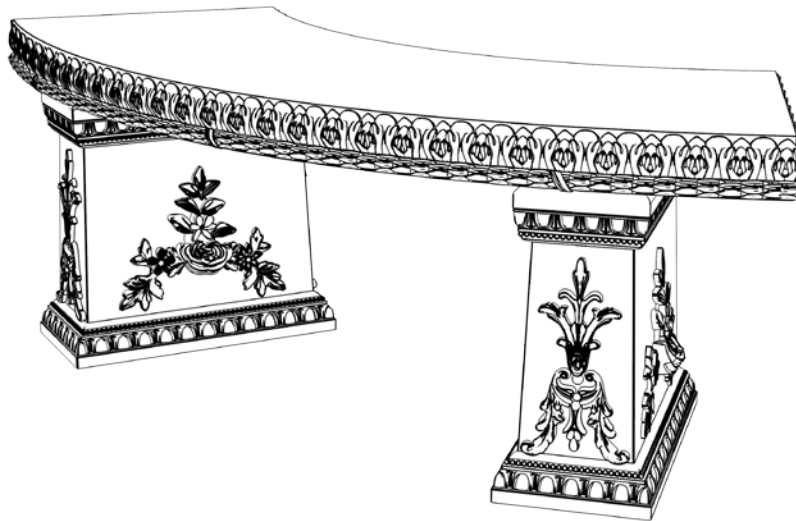

GARDENSTONE

Redefining Outdoor Planters

Gardenstone Inc
2851 Hwy 7, Concord ON, L4K 1W2
1 800-209-0917
sales@gardenstonemfg.com
www.gardenstonemfg.com

COTILLION BENCH CURVED

1565

WEIGHT: 295 LBS

NOTE: ALL INFORMATION ENCLOSED WAS CURRENT AT THE TIME OF DEVELOPMENT, BUT SHOULD BE REVIEWED BY THE PRODUCT MANUFACTURER TO BE CONSIDERED ACCURATE.