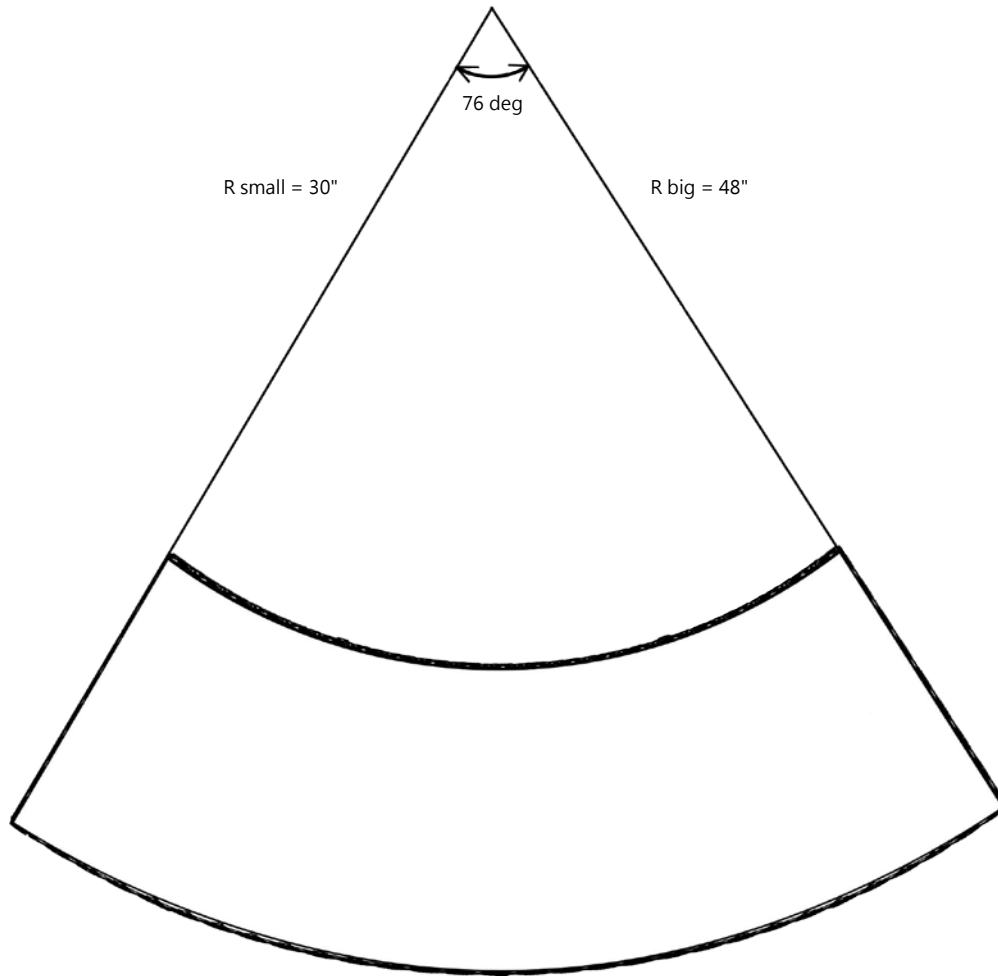

GARDENSTONE

Redefining Outdoor Planters

Gardenstone Inc
2851 Hwy 7, Concord ON, L4K 1W2
1 800-209-0917
sales@gardenstonemfg.com
www.gardenstonemfg.com

CURVED TOP ONLY

9020

NOTE: ALL INFORMATION ENCLOSED WAS CURRENT AT THE TIME OF DEVELOPMENT, BUT SHOULD BE REVIEWED BY THE PRODUCT MANUFACTURER TO BE CONSIDERED ACCURATE.