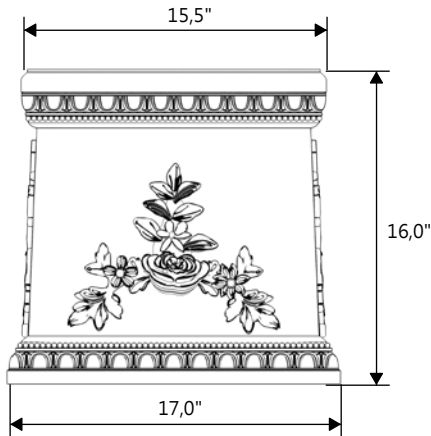

GARDENSTONE

Redefining Outdoor Planters

Gardenstone Inc
2851 Hwy 7, Concord ON, L4K 1W2
1 800-209-0917
sales@gardenstonemfg.com
www.gardenstonemfg.com

COTILLION LEG ONLY

1560-A

NOTE: ALL INFORMATION ENCLOSED WAS CURRENT AT THE TIME OF DEVELOPMENT, BUT SHOULD BE REVIEWED BY THE PRODUCT MANUFACTURER TO BE CONSIDERED ACCURATE.