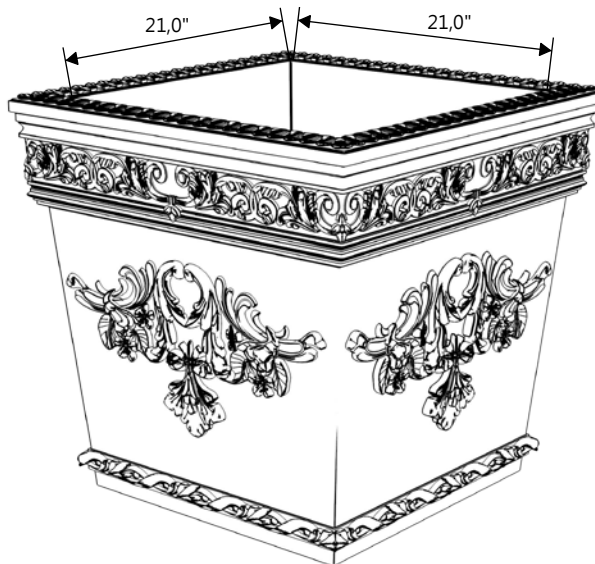

# GARDENSTONE

Redefining Outdoor Planters

Gardenstone Inc  
2851 Hwy 7, Concord ON, L4K 1W2  
1 800-209-0917  
sales@gardenstonemfg.com  
www.gardenstonemfg.com

VERSAILLES

1520

WEIGHT: 225 LBS

NOTE: ALL INFORMATION ENCLOSED WAS CURRENT AT THE TIME OF DEVELOPMENT, BUT SHOULD BE REVIEWED BY THE PRODUCT MANUFACTURER TO BE CONSIDERED ACCURATE.