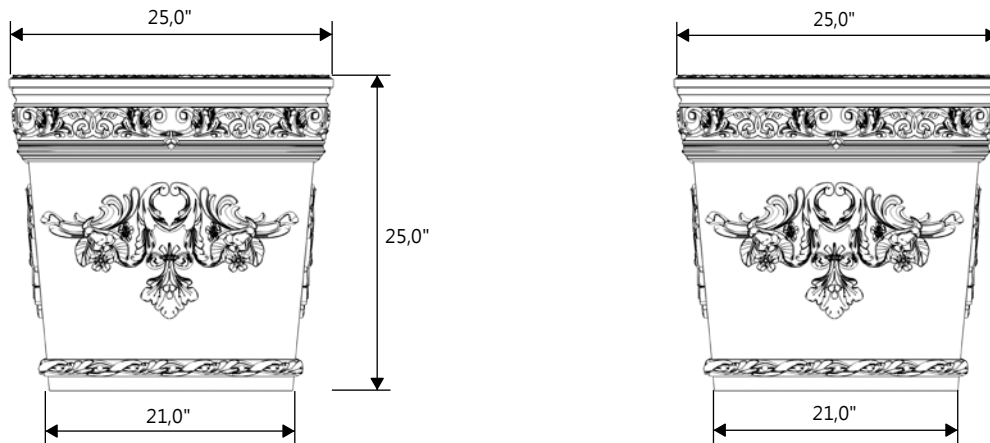

# GARDENSTONE

Redefining Outdoor Planters

Gardenstone Inc  
2851 Hwy 7, Concord ON, L4K 1W2  
1 800-209-0917  
sales@gardenstonemfg.com  
www.gardenstonemfg.com

VERSAILLES

1520

WEIGHT: 225 LBS

NOTE: ALL INFORMATION ENCLOSED WAS CURRENT AT THE TIME OF DEVELOPMENT, BUT SHOULD BE REVIEWED BY THE PRODUCT MANUFACTURER TO BE CONSIDERED ACCURATE.