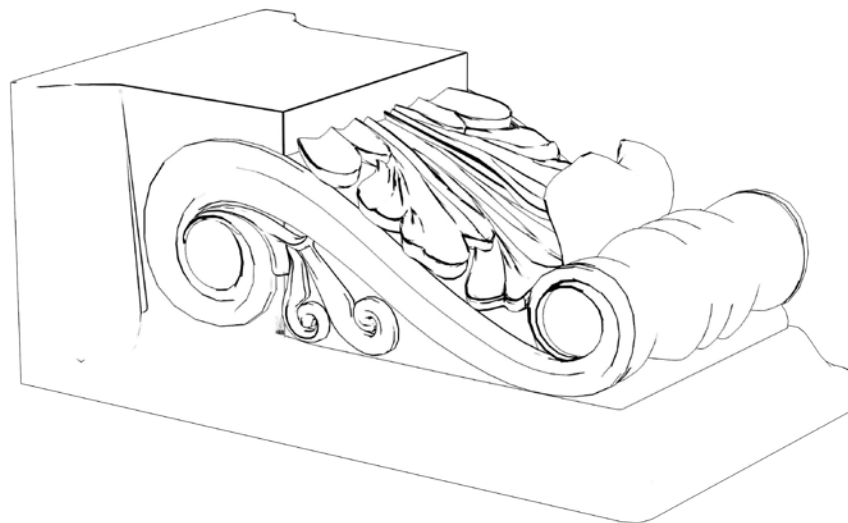

GARDENSTONE

Redefining Outdoor Planters

Gardenstone Inc
2851 Hwy 7, Concord ON, L4K 1W2
1 800-209-0917
sales@gardenstonemfg.com
www.gardenstonemfg.com

CLASSIC SCROLLED PLANTER FEET

1490

WEIGHT: 5 LBS

NOTE: ALL INFORMATION ENCLOSED WAS CURRENT AT THE TIME OF DEVELOPMENT, BUT SHOULD BE REVIEWED BY THE PRODUCT MANUFACTURER TO BE CONSIDERED ACCURATE.