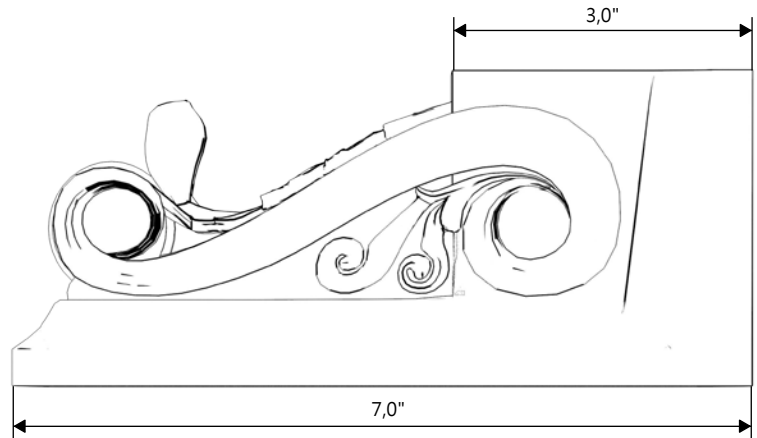

GARDENSTONE

Redefining Outdoor Planters

Gardenstone Inc
2851 Hwy 7, Concord ON, L4K 1W2
1 800-209-0917
sales@gardenstonemfg.com
www.gardenstonemfg.com

CLASSIC SCROLLED PLANTER FEET

1490

WEIGHT: 5 LBS

NOTE: ALL INFORMATION ENCLOSED WAS CURRENT AT THE TIME OF DEVELOPMENT, BUT SHOULD BE REVIEWED BY THE PRODUCT MANUFACTURER TO BE CONSIDERED ACCURATE.