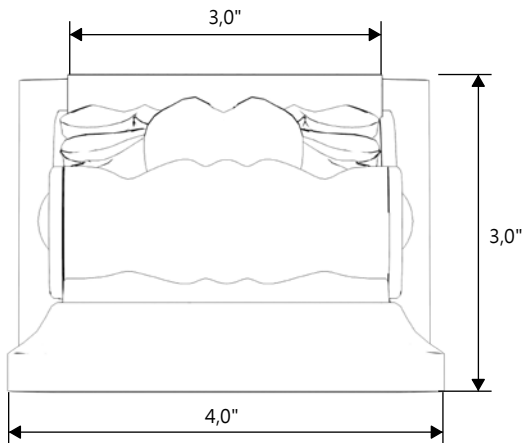

GARDENSTONE

Redefining Outdoor Planters

Gardenstone Inc
2851 Hwy 7, Concord ON, L4K 1W2
1 800-209-0917
sales@gardenstonemfg.com
www.gardenstonemfg.com

CLASSIC SCROLLED PLANTER FEET

1490

WEIGHT: 5 LBS

NOTE: ALL INFORMATION ENCLOSED WAS CURRENT AT THE TIME OF DEVELOPMENT, BUT SHOULD BE REVIEWED BY THE PRODUCT MANUFACTURER TO BE CONSIDERED ACCURATE.