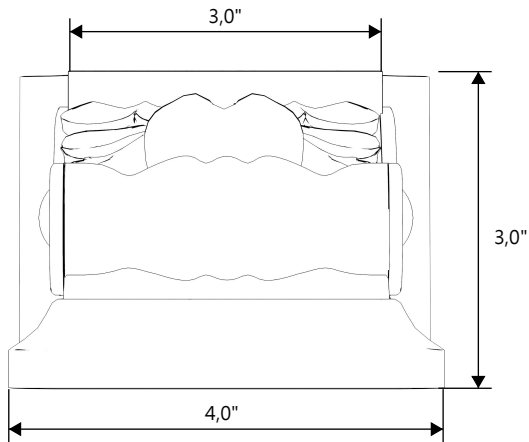

GARDENSTONE

Redefining Outdoor Planters

Gardenstone Inc
2851 Hwy 7, Concord ON, L4K 1W2
1 800-209-0917
sales@gardenstonemfg.com
www.gardenstonemfg.com

CLASSIC SCROLLED PLANTER FEET

1490

WEIGHT: 5 LBS

NOTE: ALL INFORMATION ENCLOSED WAS CURRENT AT THE TIME OF DEVELOPMENT, BUT SHOULD BE REVIEWED BY THE PRODUCT MANUFACTURER TO BE CONSIDERED ACCURATE.