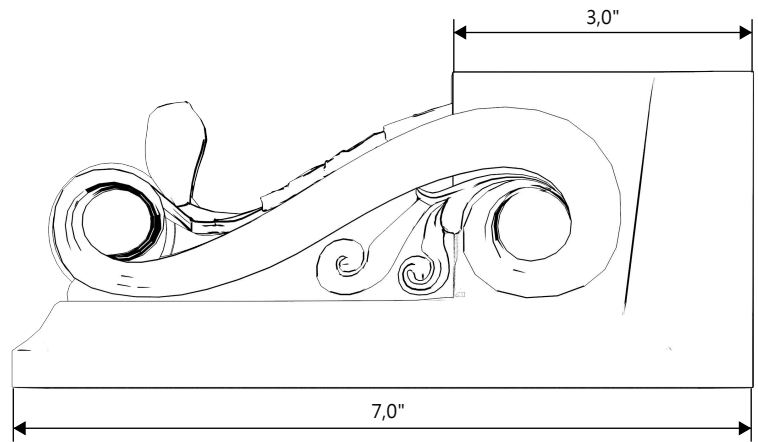

GARDENSTONE

Redefining Outdoor Planters

Gardenstone Inc
2851 Hwy 7, Concord ON, L4K 1W2
1 800-209-0917
sales@gardenstonemfg.com
www.gardenstonemfg.com

CLASSIC SCROLLED PLANTER FEET

1490

WEIGHT: 5 LBS

NOTE: ALL INFORMATION ENCLOSED WAS CURRENT AT THE TIME OF DEVELOPMENT, BUT SHOULD BE REVIEWED BY THE PRODUCT MANUFACTURER TO BE CONSIDERED ACCURATE.