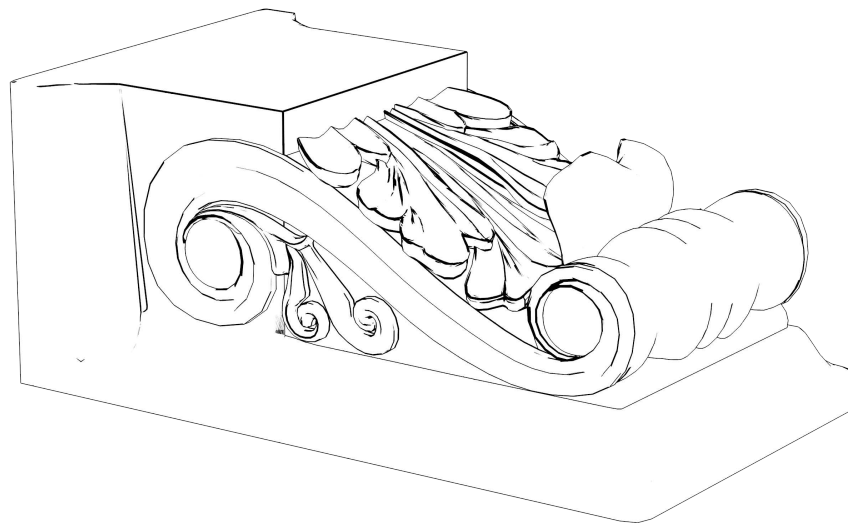

GARDENSTONE

Redefining Outdoor Planters

Gardenstone Inc
2851 Hwy 7, Concord ON, L4K 1W2
1 800-209-0917
sales@gardenstonemfg.com
www.gardenstonemfg.com

CLASSIC SCROLLED PLANTER FEET

1490

WEIGHT: 5 LBS

NOTE: ALL INFORMATION ENCLOSED WAS CURRENT AT THE TIME OF DEVELOPMENT, BUT SHOULD BE REVIEWED BY THE PRODUCT MANUFACTURER TO BE CONSIDERED ACCURATE.