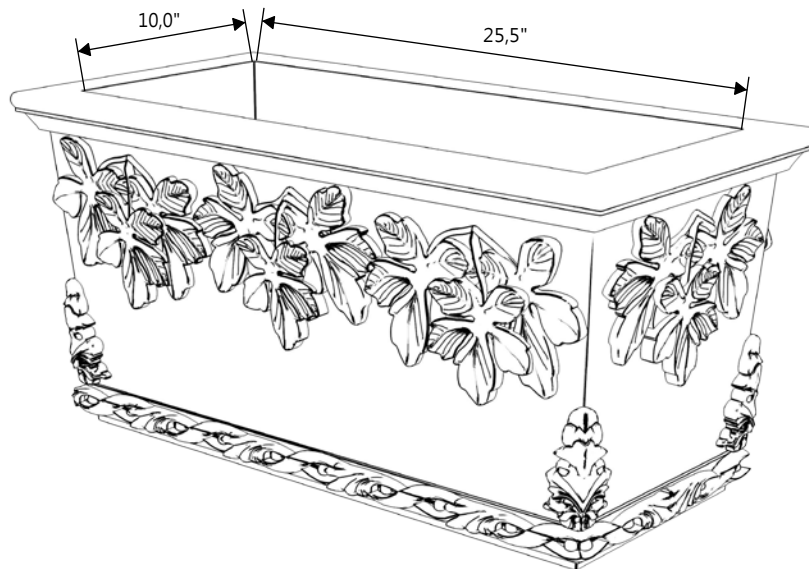

GARDENSTONE

Redefining Outdoor Planters

Gardenstone Inc
2851 Hwy 7, Concord ON, L4K 1W2
1 800-209-0917
sales@gardenstonemfg.com
www.gardenstonemfg.com

LEAF CLUSTER TROUGH

1470

WEIGHT: 100 LBS

NOTE: ALL INFORMATION ENCLOSED WAS CURRENT AT THE TIME OF DEVELOPMENT, BUT SHOULD BE REVIEWED BY THE PRODUCT MANUFACTURER TO BE CONSIDERED ACCURATE.