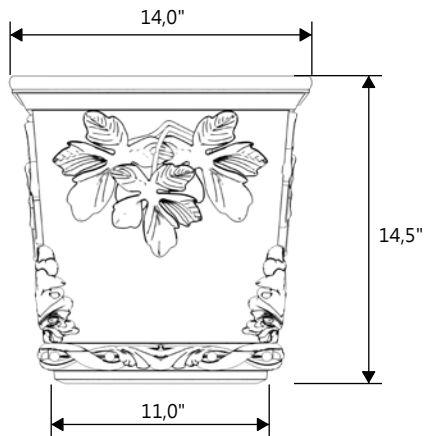

GARDENSTONE

Redefining Outdoor Planters

Gardenstone Inc
2851 Hwy 7, Concord ON, L4K 1W2
1 800-209-0917
sales@gardenstonemfg.com
www.gardenstonemfg.com

LEAF CLUSTER TROUGH

1470

WEIGHT: 100 LBS

NOTE: ALL INFORMATION ENCLOSED WAS CURRENT AT THE TIME OF DEVELOPMENT, BUT SHOULD BE REVIEWED BY THE PRODUCT MANUFACTURER TO BE CONSIDERED ACCURATE.