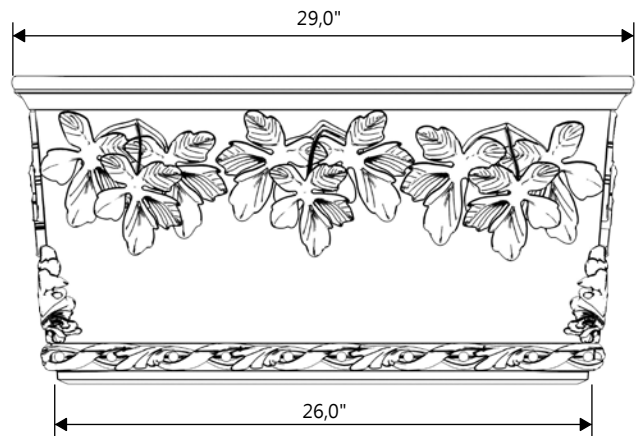

GARDENSTONE

Redefining Outdoor Planters

Gardenstone Inc
2851 Hwy 7, Concord ON, L4K 1W2
1 800-209-0917
sales@gardenstonemfg.com
www.gardenstonemfg.com

LEAF CLUSTER TROUGH

1470

WEIGHT: 100 LBS

NOTE: ALL INFORMATION ENCLOSED WAS CURRENT AT THE TIME OF DEVELOPMENT, BUT SHOULD BE REVIEWED BY THE PRODUCT MANUFACTURER TO BE CONSIDERED ACCURATE.