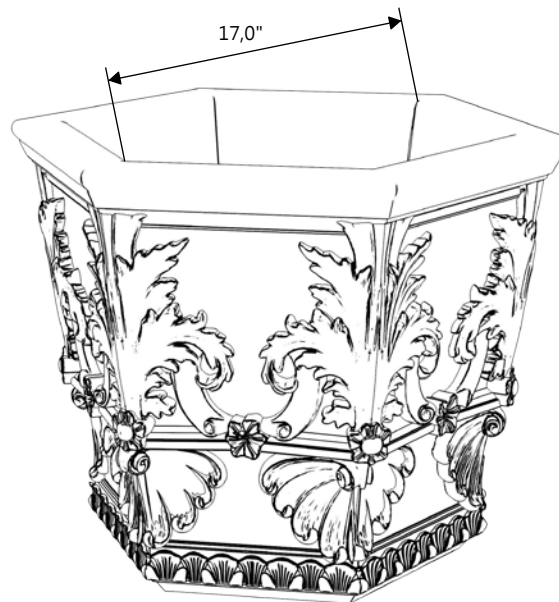

GARDENSTONE

Redefining Outdoor Planters

Gardenstone Inc
2851 Hwy 7, Concord ON, L4K 1W2
1 800-209-0917
sales@gardenstonemfg.com
www.gardenstonemfg.com

CAPELLA HEXAGONAL

1430

WEIGHT: 85 LBS

NOTE: ALL INFORMATION ENCLOSED WAS CURRENT AT THE TIME OF DEVELOPMENT, BUT SHOULD BE REVIEWED BY THE PRODUCT MANUFACTURER TO BE CONSIDERED ACCURATE.