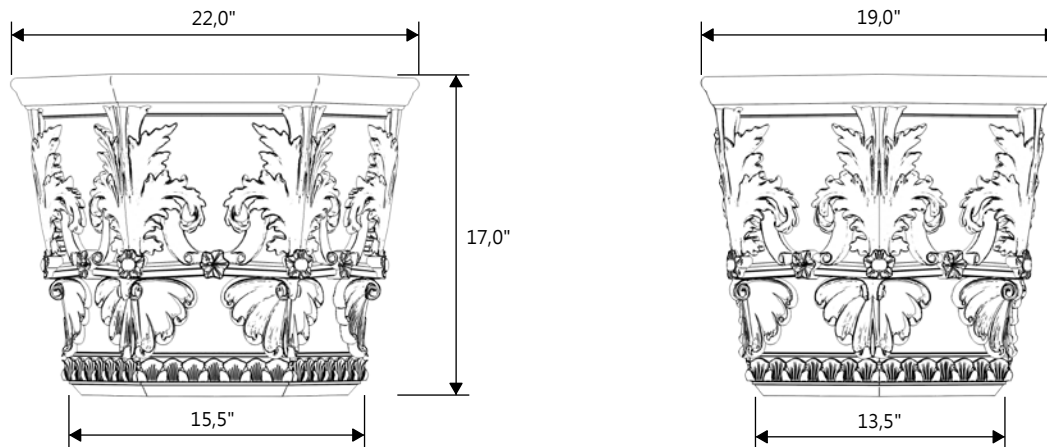

GARDENSTONE

Redefining Outdoor Planters

Gardenstone Inc
2851 Hwy 7, Concord ON, L4K 1W2
1 800-209-0917
sales@gardenstonemfg.com
www.gardenstonemfg.com

CAPELLA HEXAGONAL

1430

WEIGHT: 85 LBS

NOTE: ALL INFORMATION ENCLOSED WAS CURRENT AT THE TIME OF DEVELOPMENT, BUT SHOULD BE REVIEWED BY THE PRODUCT MANUFACTURER TO BE CONSIDERED ACCURATE.