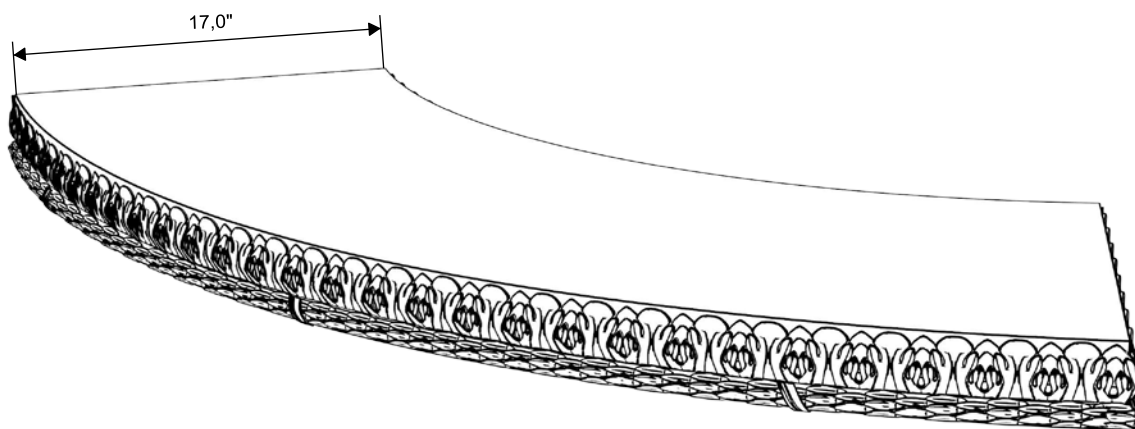

GARDENSTONE

Redefining Outdoor Planters

Gardenstone Inc
2851 Hwy 7, Concord ON, L4K 1W2
1 800-209-0917
sales@gardenstonemfg.com
www.gardenstonemfg.com

CURVED TOP ONLY

9020

NOTE: ALL INFORMATION ENCLOSED WAS CURRENT AT THE TIME OF DEVELOPMENT, BUT SHOULD BE REVIEWED BY THE PRODUCT MANUFACTURER TO BE CONSIDERED ACCURATE.