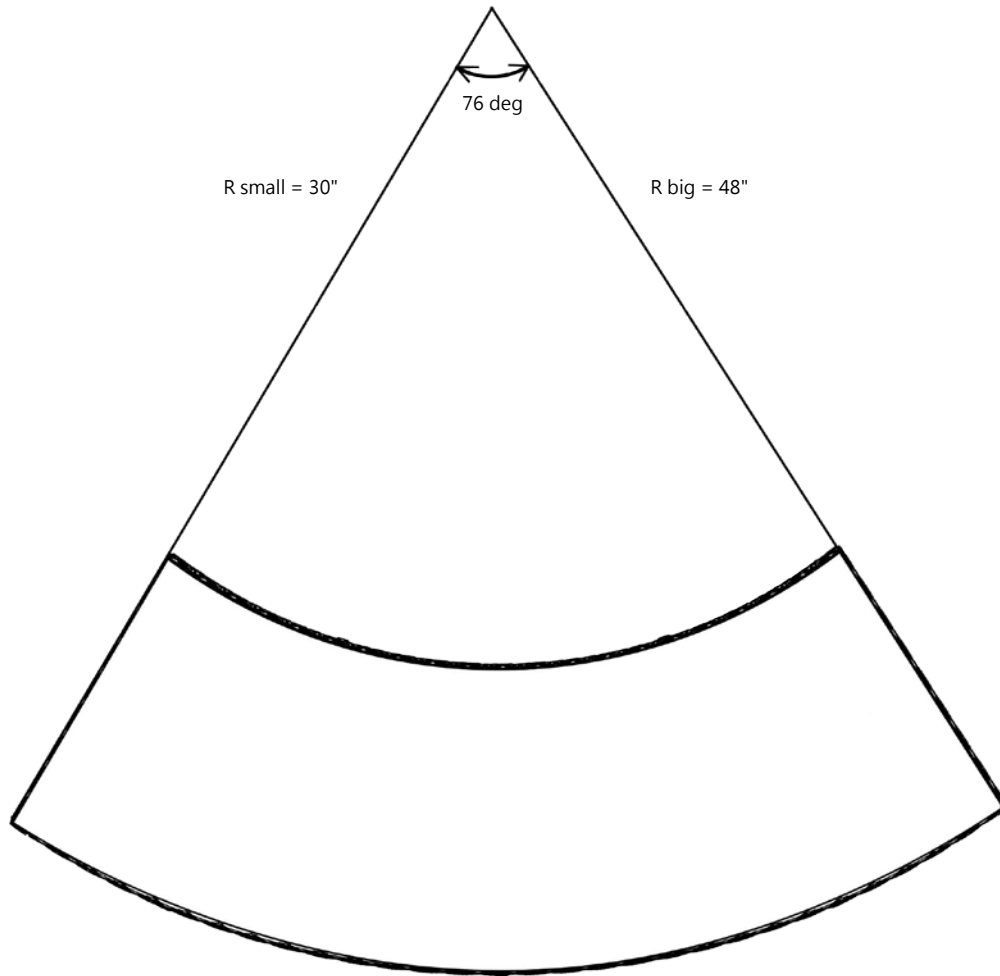

GARDENSTONE

Redefining Outdoor Planters

Gardenstone Inc
2851 Hwy 7, Concord ON, L4K 1W2
1 800-209-0917
sales@gardenstonemfg.com
www.gardenstonemfg.com

CURVED TOP ONLY

9020

NOTE: ALL INFORMATION ENCLOSED WAS CURRENT AT THE TIME OF DEVELOPMENT, BUT SHOULD BE REVIEWED BY THE PRODUCT MANUFACTURER TO BE CONSIDERED ACCURATE.