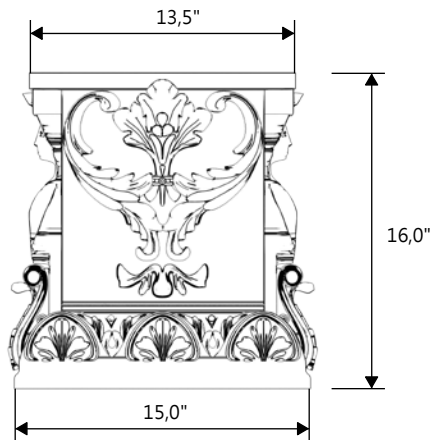

GARDENSTONE

Redefining Outdoor Planters

Gardenstone Inc
2851 Hwy 7, Concord ON, L4K 1W2
1 800-209-0917
sales@gardenstonemfg.com
www.gardenstonemfg.com

PRINCESSA LEG ONLY

1400-A

NOTE: ALL INFORMATION ENCLOSED WAS CURRENT AT THE TIME OF DEVELOPMENT, BUT SHOULD BE REVIEWED BY THE PRODUCT MANUFACTURER TO BE CONSIDERED ACCURATE.