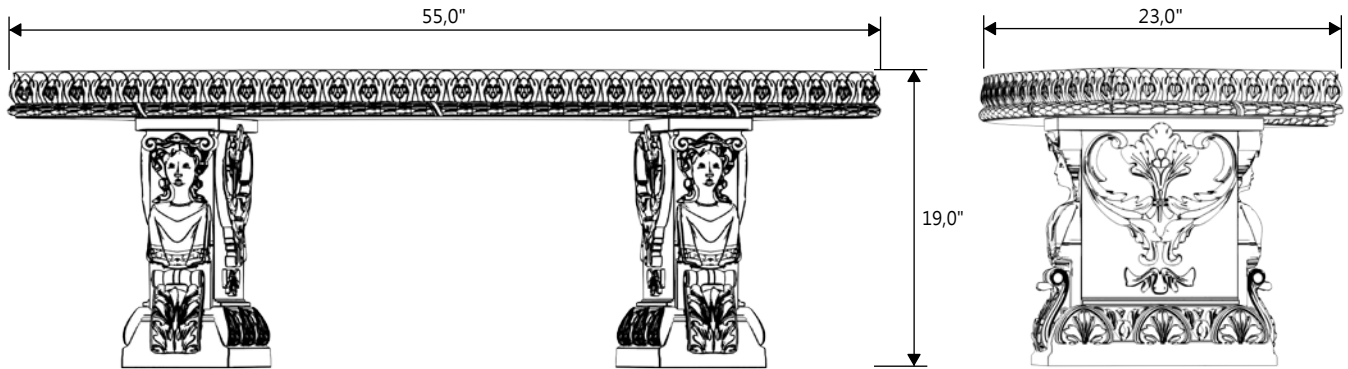

## PRINCESSA BENCH CURVED

1405

WEIGHT: 240 LBS

NOTE: ALL INFORMATION ENCLOSED WAS CURRENT AT THE TIME OF DEVELOPMENT, BUT SHOULD BE REVIEWED BY THE PRODUCT MANUFACTURER TO BE CONSIDERED ACCURATE.