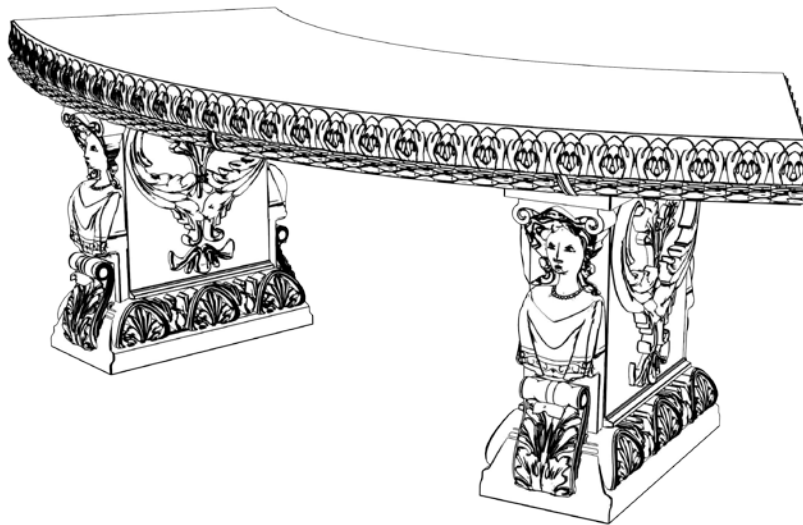

## PRINCESSA BENCH CURVED

1405

WEIGHT: 240 LBS

NOTE: ALL INFORMATION ENCLOSED WAS CURRENT AT THE TIME OF DEVELOPMENT, BUT SHOULD BE REVIEWED BY THE PRODUCT MANUFACTURER TO BE CONSIDERED ACCURATE.