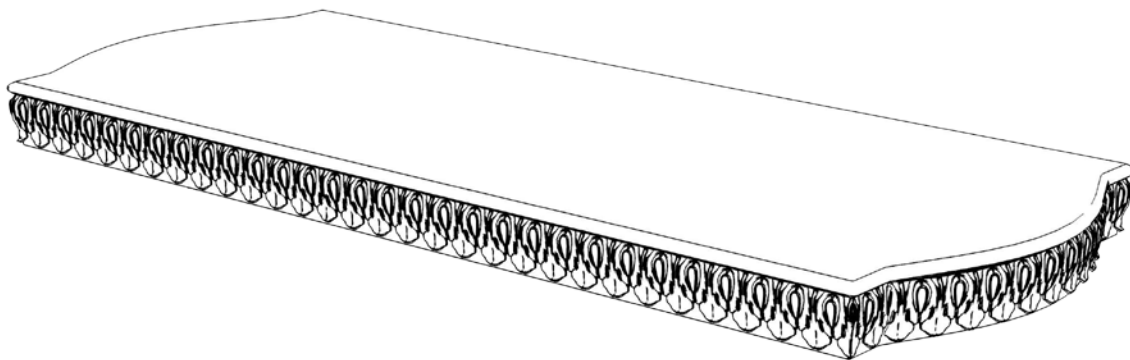

GARDENSTONE

Redefining Outdoor Planters

Gardenstone Inc
2851 Hwy 7, Concord ON, L4K 1W2
1 800-209-0917
sales@gardenstonemfg.com
www.gardenstonemfg.com

PRINCESSA STRAIGHT TOP ONLY

9015

NOTE: ALL INFORMATION ENCLOSED WAS CURRENT AT THE TIME OF DEVELOPMENT, BUT SHOULD BE REVIEWED BY THE PRODUCT MANUFACTURER TO BE CONSIDERED ACCURATE.