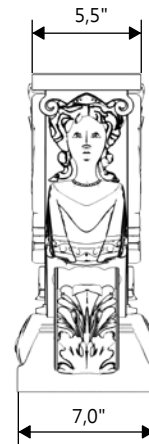

GARDENSTONE

Redefining Outdoor Planters

Gardenstone Inc
2851 Hwy 7, Concord ON, L4K 1W2
1 800-209-0917
sales@gardenstonemfg.com
www.gardenstonemfg.com

PRINCESSA LEG ONLY

1400-A

NOTE: ALL INFORMATION ENCLOSED WAS CURRENT AT THE TIME OF DEVELOPMENT, BUT SHOULD BE REVIEWED BY THE PRODUCT MANUFACTURER TO BE CONSIDERED ACCURATE.