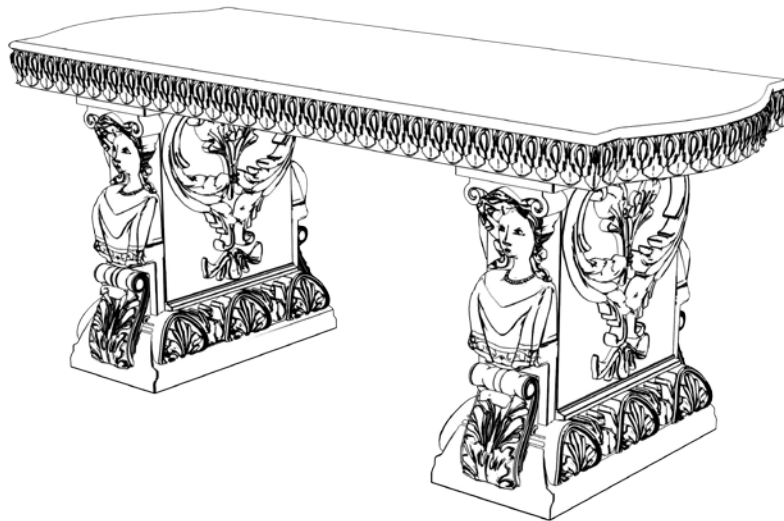

## PRINCESSA BENCH STRAIGHT

1400

WEIGHT: 240 LBS

NOTE: ALL INFORMATION ENCLOSED WAS CURRENT AT THE TIME OF DEVELOPMENT, BUT SHOULD BE REVIEWED BY THE PRODUCT MANUFACTURER TO BE CONSIDERED ACCURATE.