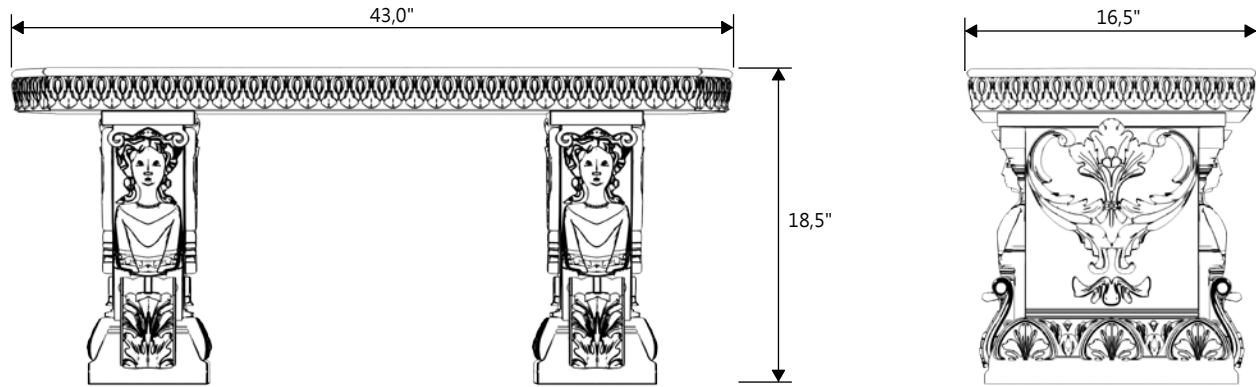

## PRINCESSA BENCH STRAIGHT

1400

WEIGHT: 240 LBS

NOTE: ALL INFORMATION ENCLOSED WAS CURRENT AT THE TIME OF DEVELOPMENT, BUT SHOULD BE REVIEWED BY THE PRODUCT MANUFACTURER TO BE CONSIDERED ACCURATE.