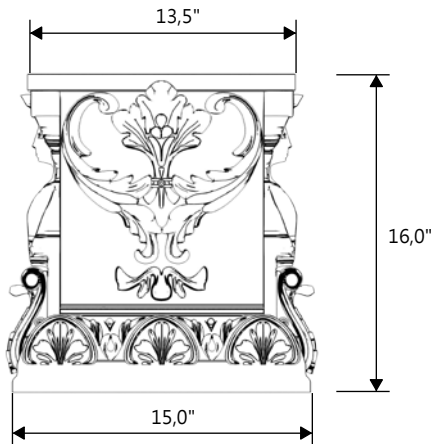

GARDENSTONE

Redefining Outdoor Planters

Gardenstone Inc
2851 Hwy 7, Concord ON, L4K 1W2
1 800-209-0917
sales@gardenstonemfg.com
www.gardenstonemfg.com

PRINCESSA LEG ONLY

1400-A

NOTE: ALL INFORMATION ENCLOSED WAS CURRENT AT THE TIME OF DEVELOPMENT, BUT SHOULD BE REVIEWED BY THE PRODUCT MANUFACTURER TO BE CONSIDERED ACCURATE.