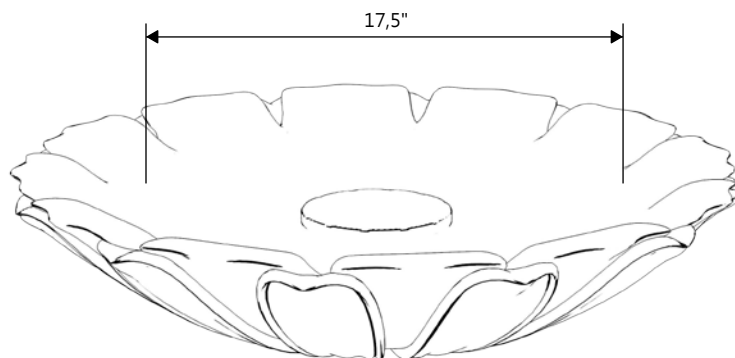

GARDENSTONE

Redefining Outdoor Planters

Gardenstone Inc
2851 Hwy 7, Concord ON, L4K 1W2
1 800-209-0917
sales@gardenstonemfg.com
www.gardenstonemfg.com

LOTUS BIRDBATH TOP ONLY

1230-A

NOTE: ALL INFORMATION ENCLOSED WAS CURRENT AT THE TIME OF DEVELOPMENT, BUT SHOULD BE REVIEWED BY THE PRODUCT MANUFACTURER TO BE CONSIDERED ACCURATE.