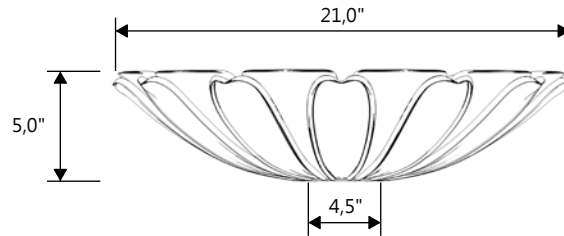

GARDENSTONE

Redefining Outdoor Planters

Gardenstone Inc
2851 Hwy 7, Concord ON, L4K 1W2
1 800-209-0917
sales@gardenstonemfg.com
www.gardenstonemfg.com

LOTUS BIRDBATH TOP ONLY

1230-A

NOTE: ALL INFORMATION ENCLOSED WAS CURRENT AT THE TIME OF DEVELOPMENT, BUT SHOULD BE REVIEWED BY THE PRODUCT MANUFACTURER TO BE CONSIDERED ACCURATE.