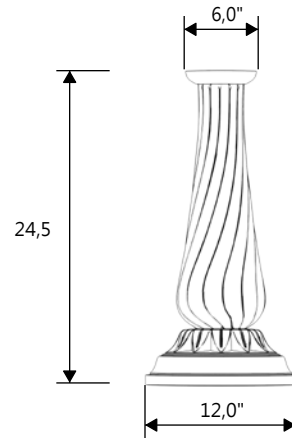

GARDENSTONE

Redefining Outdoor Planters

Gardenstone Inc
2851 Hwy 7, Concord ON, L4K 1W2
1 800-209-0917
sales@gardenstonemfg.com
www.gardenstonemfg.com

LOTUS BIRDBATH LEG ONLY

1230-B

NOTE: ALL INFORMATION ENCLOSED WAS CURRENT AT THE TIME OF DEVELOPMENT, BUT SHOULD BE REVIEWED BY THE PRODUCT MANUFACTURER TO BE CONSIDERED ACCURATE.