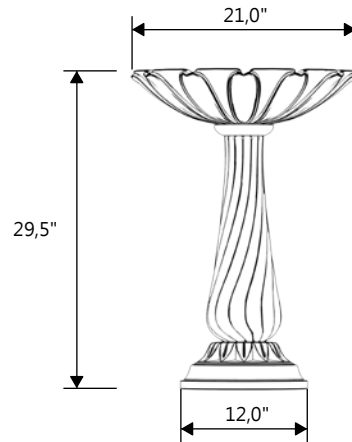

GARDENSTONE

Redefining Outdoor Planters

Gardenstone Inc
2851 Hwy 7, Concord ON, L4K 1W2
1 800-209-0917
sales@gardenstonemfg.com
www.gardenstonemfg.com

LOTUS BIRDBATH

1230

WEIGHT: 115 LBS

NOTE: ALL INFORMATION ENCLOSED WAS CURRENT AT THE TIME OF DEVELOPMENT, BUT SHOULD BE REVIEWED BY THE PRODUCT MANUFACTURER TO BE CONSIDERED ACCURATE.