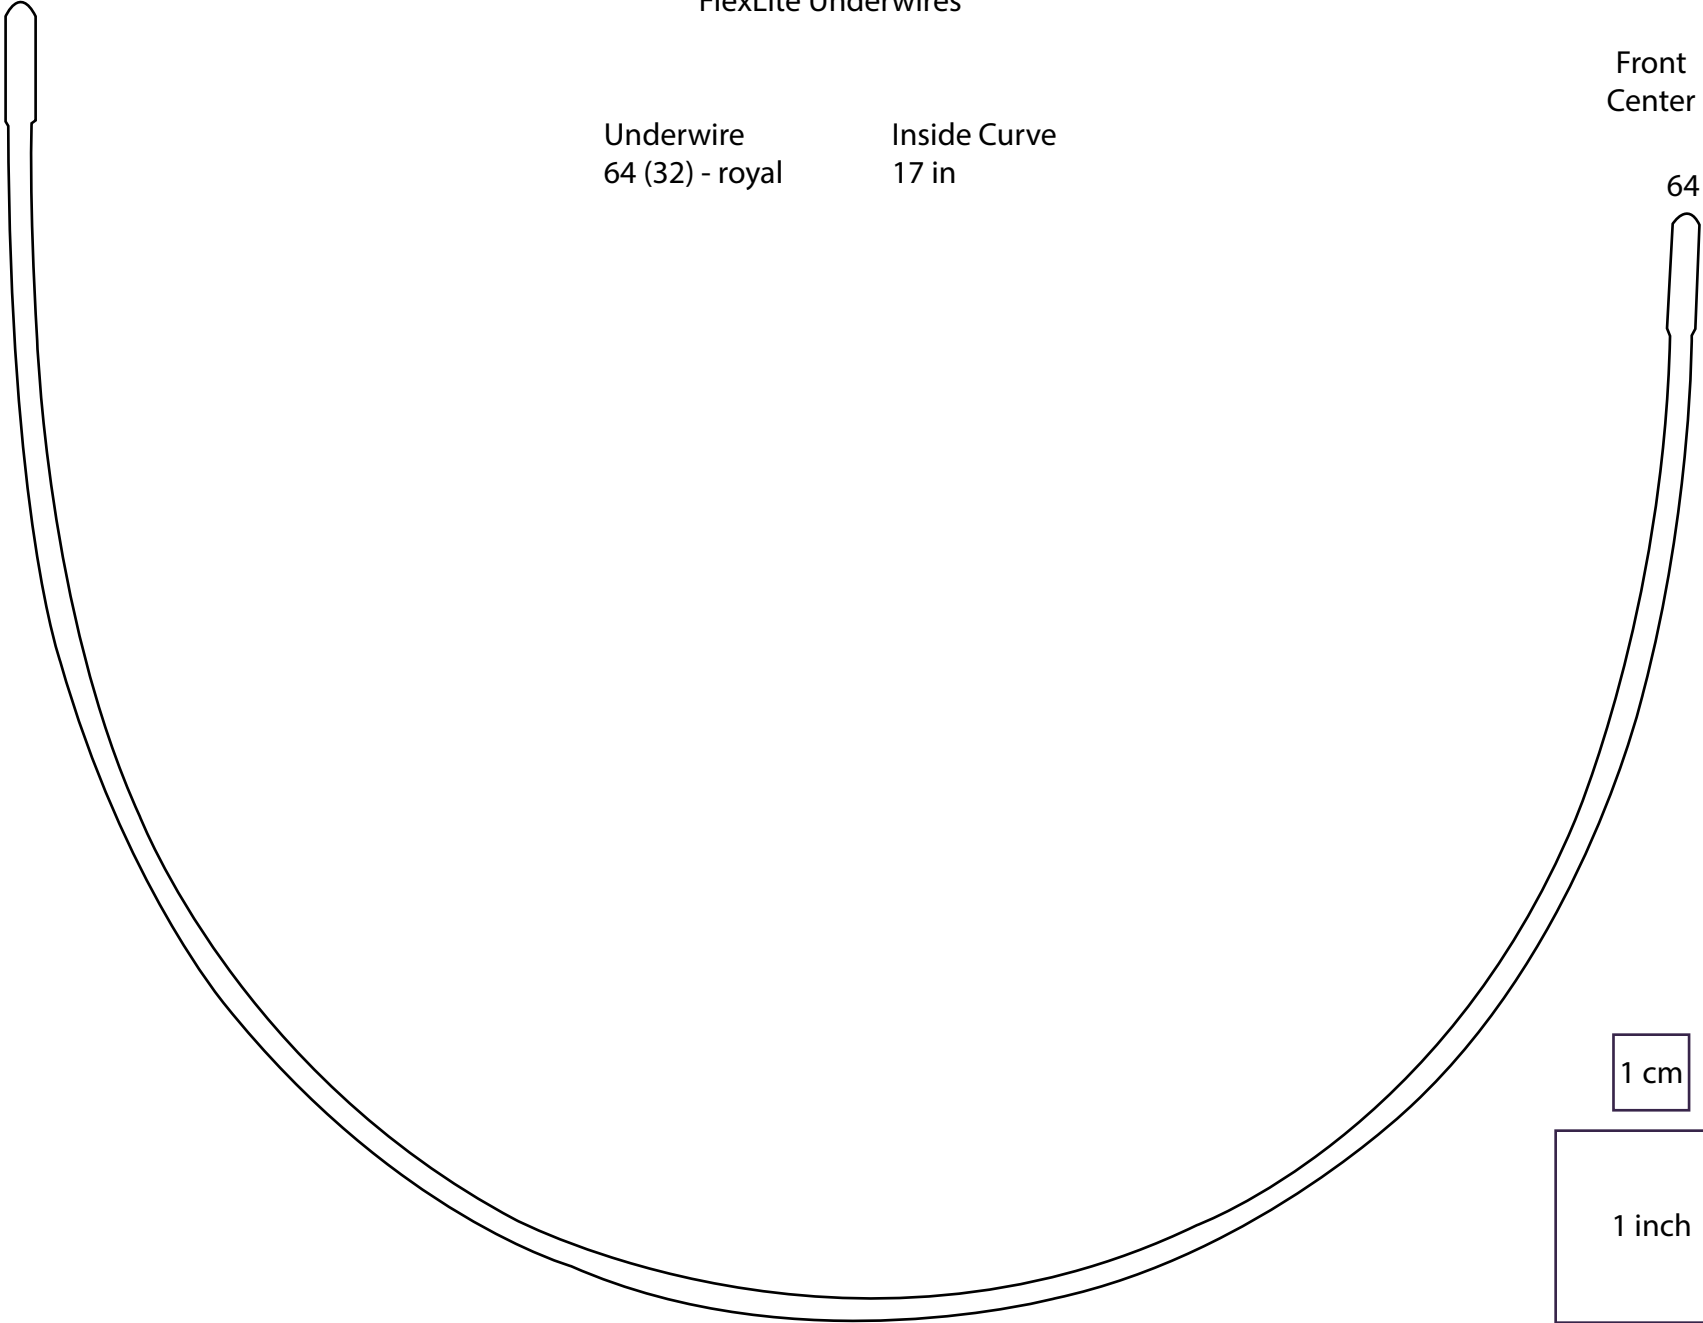

FlexLite Underwires

Underwire
64 (32) - royal

Inside Curve
17 in

Front
Center

64

1 cm

1 inch