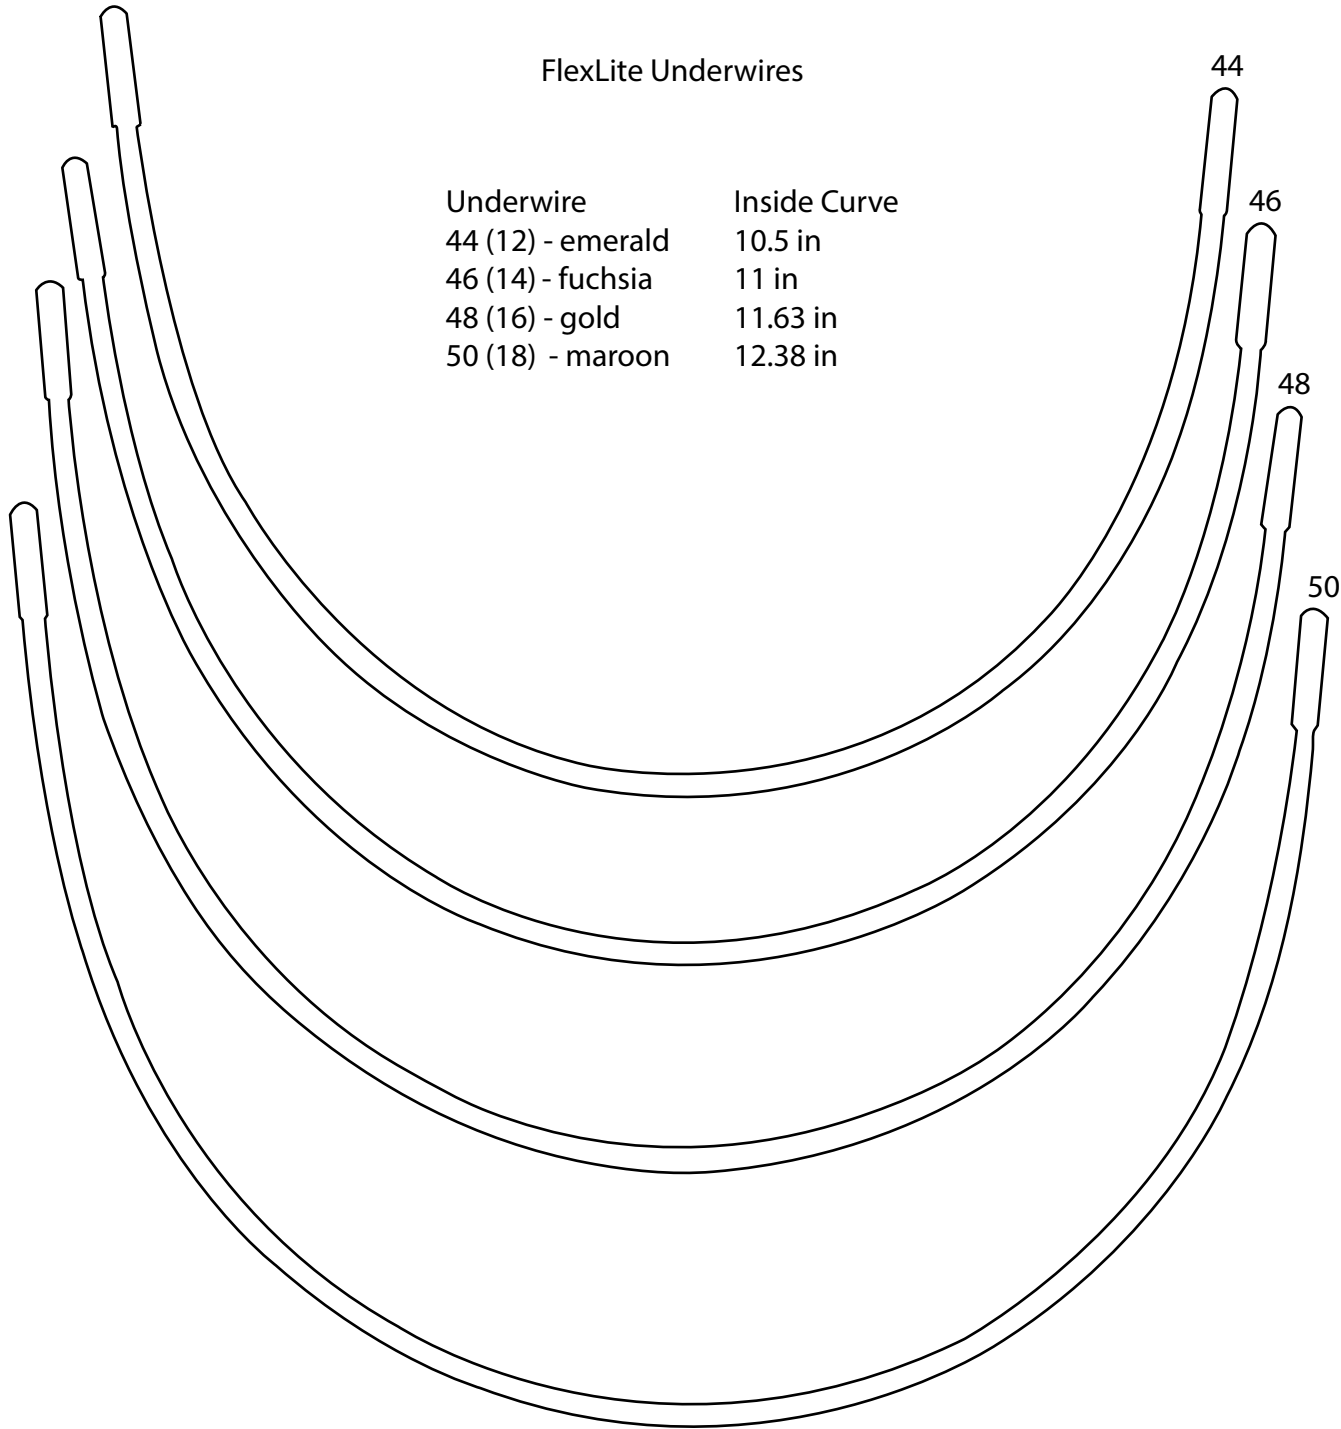

FlexLite Underwires

Underwire	Inside Curve
44 (12) - emerald	10.5 in
46 (14) - fuchsia	11 in
48 (16) - gold	11.63 in
50 (18) - maroon	12.38 in

Front
Center

1 cm

1 inch