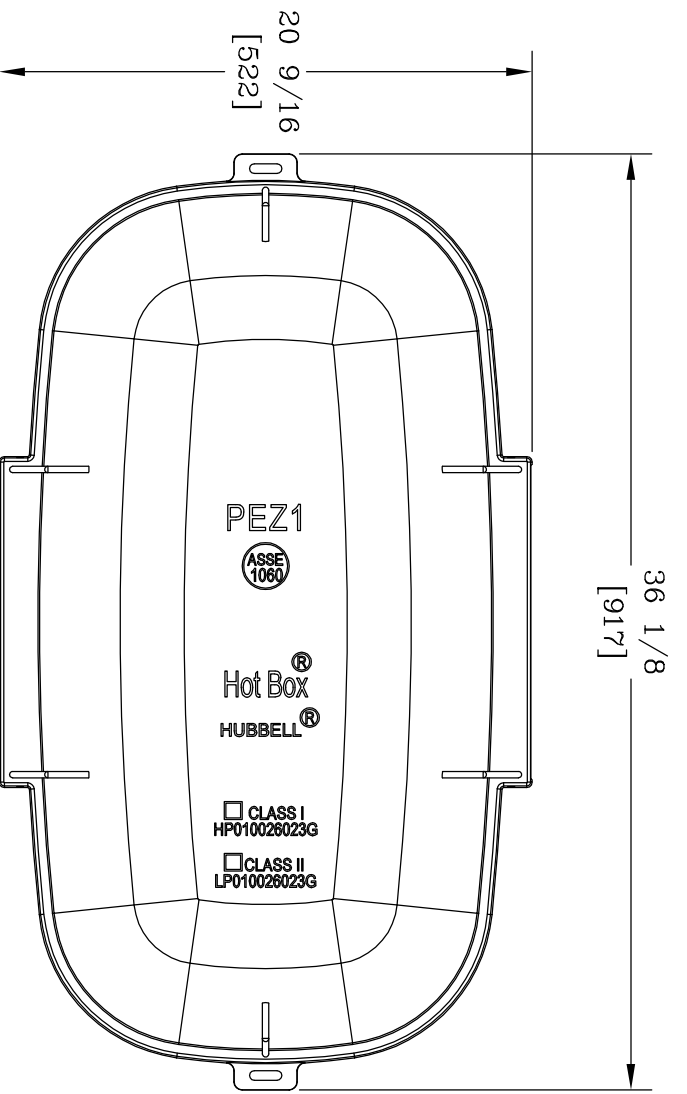

PART NUMBER	MODEL	COLOR	HEAT
LP010026023T	PEZ1	BEIGE	NO HEAT
LP010026023G	PEZ1	GREEN	NO HEAT
HP010026023T	HPEZ1	BEIGE	60W, 120V, 1 PHASE HEAT CABLE
HP010026023G	HPEZ1	GREEN	60W, 120V, 1 PHASE HEAT CABLE

CUSTOMER APPROVAL  
 APPROVED BY: \_\_\_\_\_  
 DATE: \_\_\_\_\_

- NOTES:
- SEE TABLE FOR PART NUMBERS. GREEN PART NUMBERS ARE SHOWN ON THE LOGO FOR REFERENCE.
  - FOR RECOMMENDED SLAB SIZE ADD 9" [229] TO THE ENCLOSURE EXTERIOR.

DIMENSIONS ARE IN INCHES OR MILLIMETERS IN BRACKETS UNLESS OTHERWISE NOTED.		WEIGHT		 3621 INDUSTRIAL PARK DR LENOIR CITY, TN 37771 800-346-3062 www.hot-box.com	LOC LC S
BY	DATE	24#	11kg		
DRN	J.P.G	5/22/17	SCALE	DRAWING DESCRIPTION HOT BOX® HDPE DROP OVER ENCLOSURE	REV B
CHK	J.P.G	5/26/17	1 1/2"=1'		
ENG			SIZE		
APR	A.M.G	5/26/17	B		
APR					
PROJECT NUMBER		117849		DRAWING NUMBER	
				P010026023	
SHEET		1 OF 1		DRAWING NUMBER	
				P010026023	
				10/17	