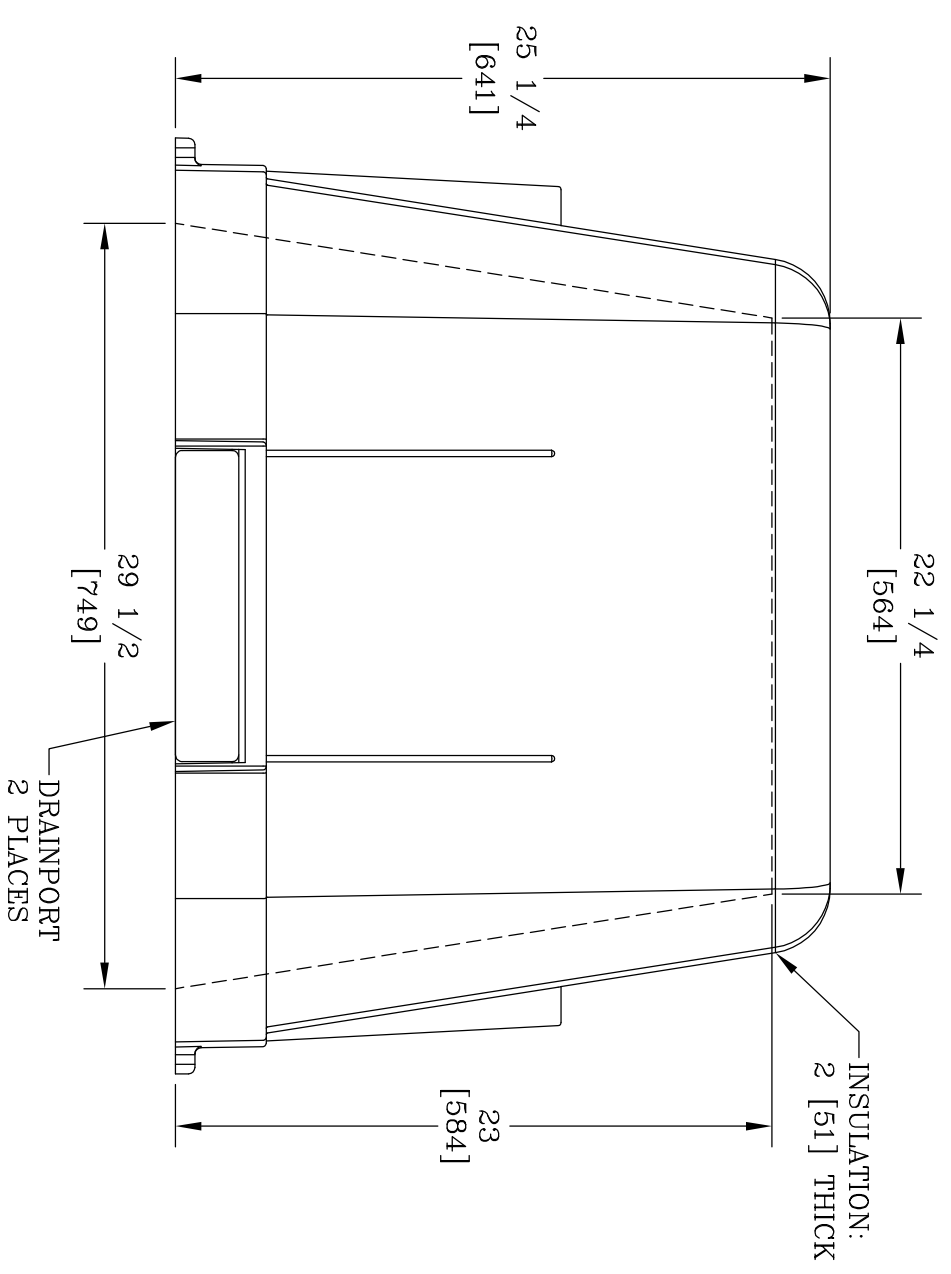

PART NUMBER	MODEL	COLOR	HEAT
LP010026023T	PEZ1	BEIGE	NO HEAT
LP010026023G	PEZ1	GREEN	NO HEAT
HP010026023T	HPEZ1	BEIGE	60W, 120V, 1 PHASE HEAT CABLE
HP010026023G	HPEZ1	GREEN	60W, 120V, 1 PHASE HEAT CABLE

CUSTOMER APPROVAL  
 APPROVED BY: \_\_\_\_\_  
 DATE: \_\_\_\_\_

- NOTES:
- SEE TABLE FOR PART NUMBERS. GREEN PART NUMBERS ARE SHOWN ON THE LOGO FOR REFERENCE.
  - FOR RECOMMENDED SLAB SIZE ADD 9" [229] TO THE ENCLOSURE EXTERIOR.

DIMENSIONS ARE IN INCHES OR MILLIMETERS IN BRACKETS UNLESS OTHERWISE NOTED.		WEIGHT		 3621 INDUSTRIAL PARK DR LENOIR CITY, TN 37771 800-346-3062 www.hot-box.com	LOC LC S
BY	DATE	24#	11kg		
DRN	J.P.G	5/22/17	SCALE	DRAWING DESCRIPTION HOT BOX® HDPE DROP OVER ENCLOSURE	REV B
CHK	J.P.G	5/26/17	1 1/2"=1'		
ENG			SIZE		
APR	A.M.G	5/26/17	B		
APR					
PROJECT NUMBER		117849		DRAWING NUMBER	
				P010026023	
SHEET		1 OF 1		DRAWING NUMBER	
				P010026023	
				10/17	