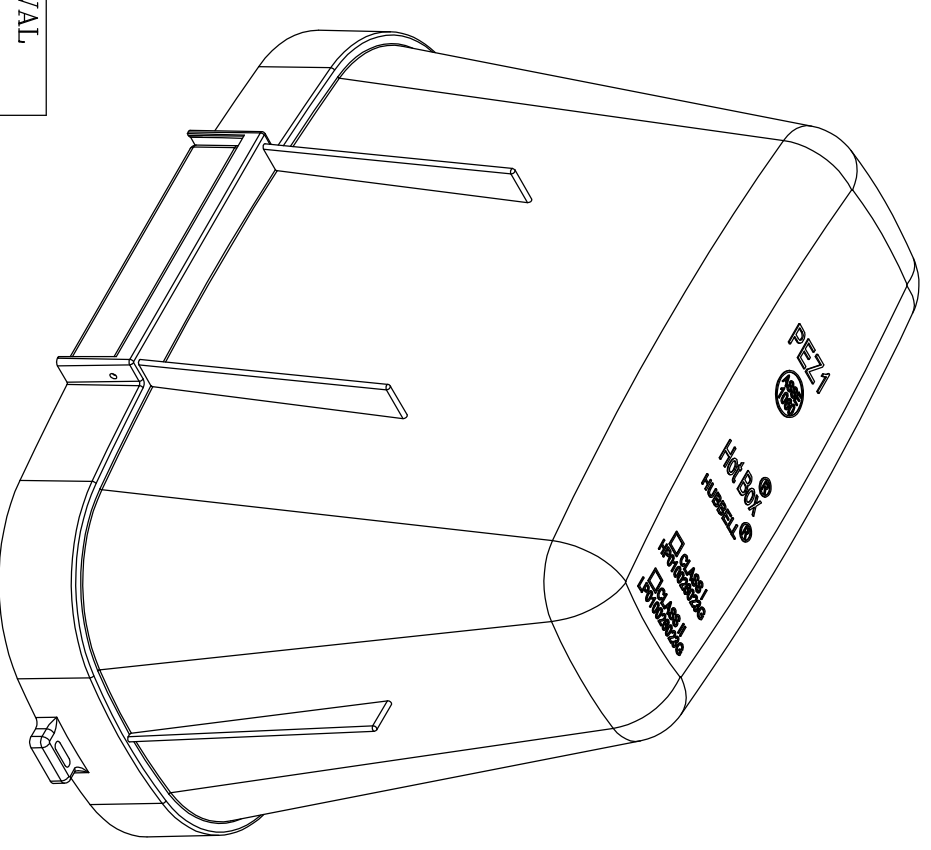

PART NUMBER	MODEL	COLOR	HEAT
LP010026023T	PEZ1	BEIGE	NO HEAT
LP010026023G	PEZ1	GREEN	NO HEAT
HP010026023T	HPEZ1	BEIGE	60W, 120V, 1 PHASE HEAT CABLE
HP010026023G	HPEZ1	GREEN	60W, 120V, 1 PHASE HEAT CABLE

CUSTOMER APPROVAL  
 APPROVED BY: \_\_\_\_\_  
 DATE: \_\_\_\_\_

- NOTES:
- SEE TABLE FOR PART NUMBERS. GREEN PART NUMBERS ARE SHOWN ON THE LOGO FOR REFERENCE.
  - FOR RECOMMENDED SLAB SIZE ADD 9" [229] TO THE ENCLOSURE EXTERIOR.

DIMENSIONS ARE IN INCHES OR MILLIMETERS IN BRACKETS UNLESS OTHERWISE NOTED.		WEIGHT		 3621 INDUSTRIAL PARK DR LENOIR CITY, TN 37771 800-346-3062 www.hot-box.com	LOC LC S
BY	DATE	24#	11kg		
DRN	J.P.G	5/22/17	SCALE	DRAWING DESCRIPTION HOT BOX® HDPE DROP OVER ENCLOSURE	REV B
CHK	J.P.G	5/26/17	1 1/2"=1'		
ENG			SIZE		
APR	A.M.G	5/26/17	B		
APR					
PROJECT NUMBER		117849		DRAWING NUMBER	
				P010026023	
SHEET		1 OF 1		DRAWING NUMBER	
				P010026023	
				10/17	