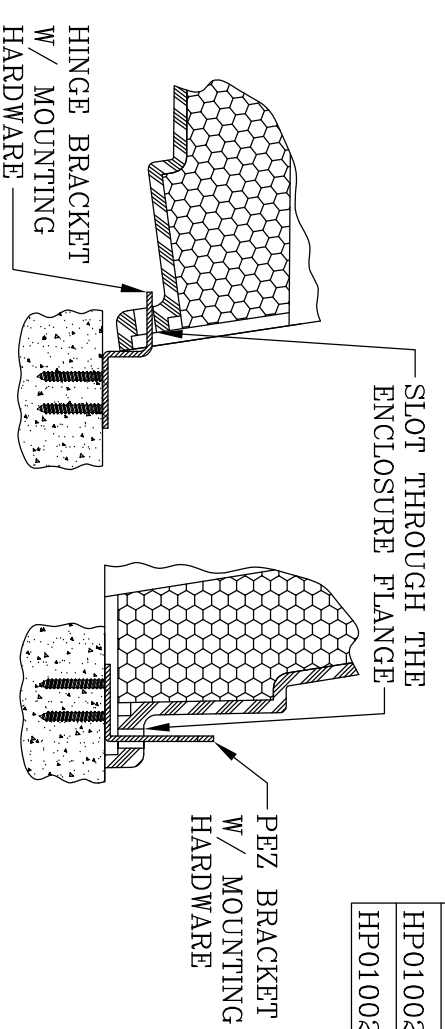

PART NUMBER	MODEL	COLOR	HEAT
LP010026023T	PEZ1	BEIGE	NO HEAT
LP010026023G	PEZ1	GREEN	NO HEAT
HP010026023T	HPEZ1	BEIGE	60W, 120V, 1 PHASE HEAT CABLE
HP010026023G	HPEZ1	GREEN	60W, 120V, 1 PHASE HEAT CABLE

CUSTOMER APPROVAL  
 APPROVED BY: \_\_\_\_\_  
 DATE: \_\_\_\_\_

- NOTES:
- SEE TABLE FOR PART NUMBERS. GREEN PART NUMBERS ARE SHOWN ON THE LOGO FOR REFERENCE.
  - FOR RECOMMENDED SLAB SIZE ADD 9" [229] TO THE ENCLOSURE EXTERIOR.

DIMENSIONS ARE IN INCHES OR MILLIMETERS IN BRACKETS UNLESS OTHERWISE NOTED.		WEIGHT		 3621 INDUSTRIAL PARK DR LENOIR CITY, TN 37771 800-346-3062 www.hot-box.com	LOC LC S
BY	DATE	24#	11kg		
DRN	J.P.G	5/22/17	SCALE	DRAWING DESCRIPTION HOT BOX® HDPE DROP OVER ENCLOSURE	REV B
CHK	J.P.G	5/26/17	1 1/2"=1'		
ENG			SIZE		
APR	A.M.G	5/26/17	B		
APR					
PROJECT NUMBER		117849		DRAWING NUMBER	
				P010026023	
SHEET		1 OF 1		DRAWING NUMBER	
				P010026023	
				10/17	