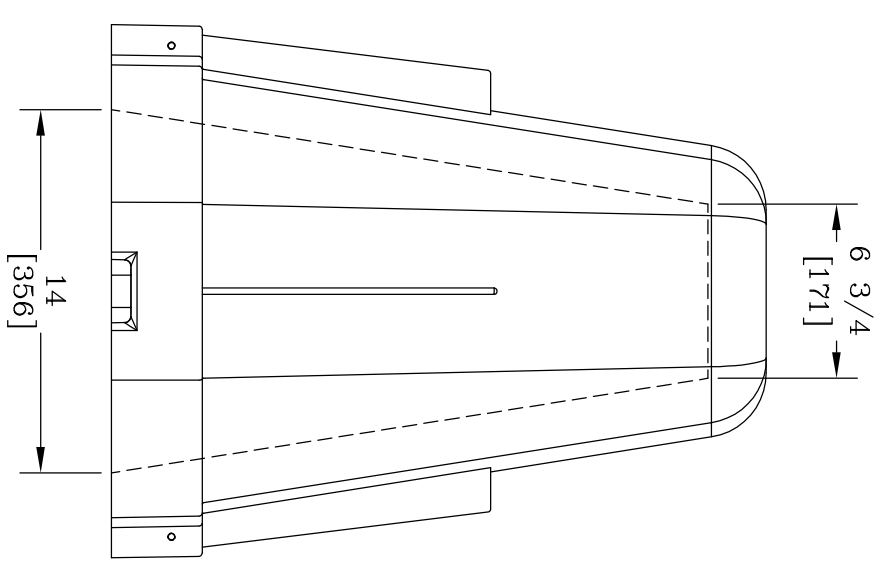

PART NUMBER	MODEL	COLOR	HEAT
LP010026023T	PEZ1	BEIGE	NO HEAT
LP010026023G	PEZ1	GREEN	NO HEAT
HP010026023T	HPEZ1	BEIGE	60W, 120V, 1 PHASE HEAT CABLE
HP010026023G	HPEZ1	GREEN	60W, 120V, 1 PHASE HEAT CABLE

CUSTOMER APPROVAL  
 APPROVED BY: \_\_\_\_\_  
 DATE: \_\_\_\_\_

- NOTES:
- SEE TABLE FOR PART NUMBERS. GREEN PART NUMBERS ARE SHOWN ON THE LOGO FOR REFERENCE.
  - FOR RECOMMENDED SLAB SIZE ADD 9" [229] TO THE ENCLOSURE EXTERIOR.

DIMENSIONS ARE IN INCHES OR MILLIMETERS IN BRACKETS UNLESS OTHERWISE NOTED.		WEIGHT		 3621 INDUSTRIAL PARK DR LENOIR CITY, TN 37771 800-346-3062 www.hot-box.com	LOC LC S
BY	DATE	24#	11kg		
DRN	J.P.G	5/22/17	SCALE	DRAWING DESCRIPTION HOT BOX® HDPE DROP OVER ENCLOSURE	REV B
CHK	J.P.G	5/26/17	1 1/2"=1'		
ENG			SIZE		
APR	A.M.G	5/26/17	B		
APR					
PROJECT NUMBER		117849		DRAWING NUMBER	
				P010026023	
SHEET		1 OF 1		DRAWING NUMBER	
				P010026023	
				10/17	