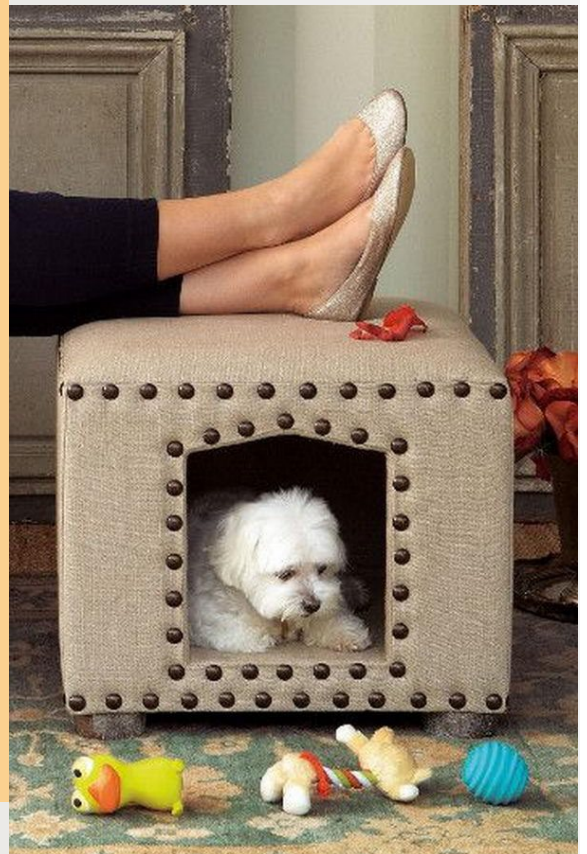

“The Elegant Way Of Pet Friendly Living”

It all started out of necessity, as many good things do..

As our precious girl Piti got pregnant and gave birth to four wonderful kittens, we urge to create some more space for the new family members. It was quite disturbing to try to fit in a limited urban living.

So, we have decided to create our own pet friendly line, that will enable us to share our space equally with our beloved paws. Not only we wanted this line to be smart and efficient, but also, we wanted our furniture to be unique and elegant.

After all, we have decided to share our line with like-minded pet lovers.

Our entire collection is suitable for all cats and dogs up to 22lbs or 10kg.

Hope you enjoy as much as we do.

All the best.

Nooboo