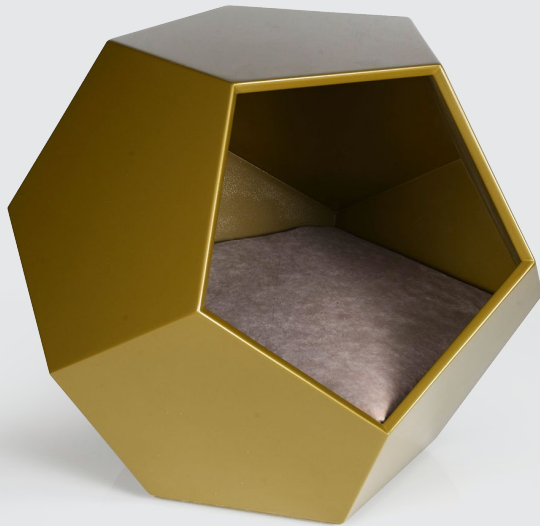

GOLD

DIMENSIONS

56H x 75W x 75L

MATERIAL

Engineered wood, organic velvet cushion

FINISH

SMOKY: Lacquer finish with smoky grey antique mirror top.

GOLD: Gold lacquer finish.

COLORS

Gold

Smoky