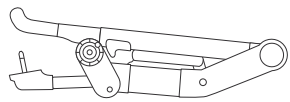

how to use

for Joolz Hub & Joolz Hub⁺

HUB