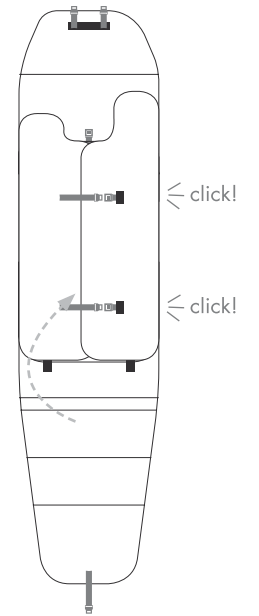

how to store

length	60 cm	23.6 in
width	21 cm	8.3 in
height	42 cm	16.5 in
weight	3 kg	6.6 lbs

how to fold

1

2

3

4