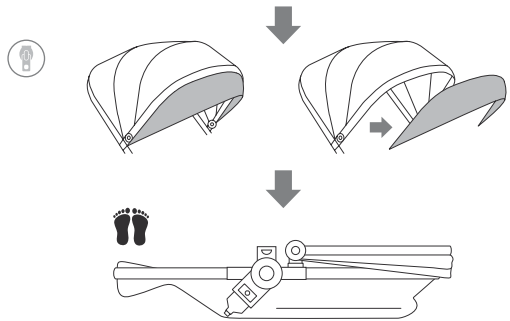

how to use

for Joolz Geo & Joolz Geo² mono