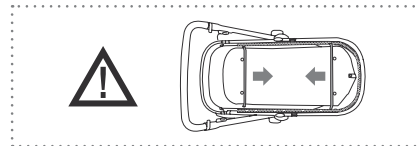

how to use

for Joolz Hub & Joolz Hub⁺

HUB