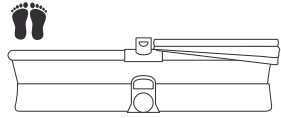

how to use

for Joolz Hub & Joolz Hub⁺

HUB