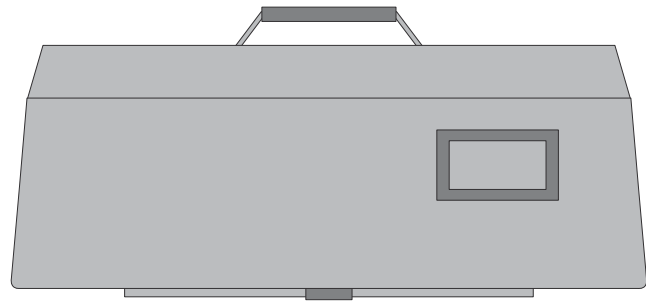

## how to store

length	60 cm	23.6 in
width	21 cm	8.3 in
height	42 cm	16.5 in
weight	3 kg	6.6 lbs