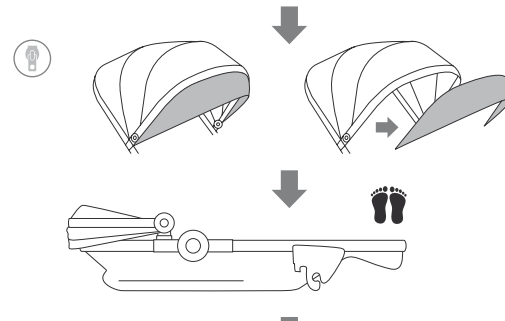

how to use

for Joolz Geo & Joolz Geo² duo