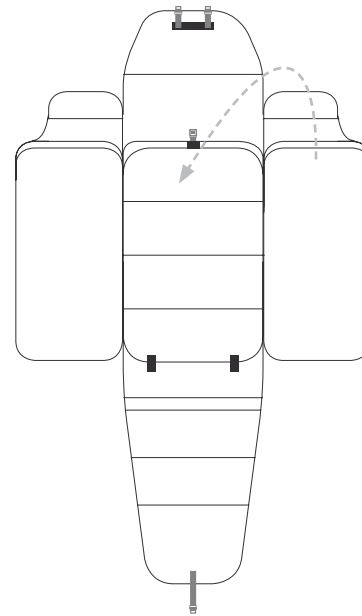

how to fold

1