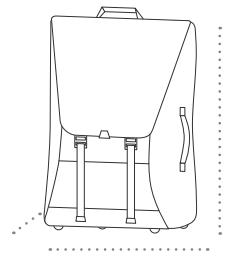

sizes & weights

HUB

seat

length	76 cm	29.9 in
width	57 cm	22.4 in
height	36 cm	14.2 in
weight	14,5 kg	32 lbs

cot

length	83 cm	32.7 in
width	57 cm	22.4 in
height	41 cm	16.1 in
weight	14,6 kg	32.2 lbs

cocoon

length	76 cm	29.9 in
width	57 cm	22.4 in
height	36 cm	14.2 in
weight	15,5 kg	34.2 lbs

DAY

cot

length	89 cm	35.0 in
width	57 cm	22.4 in
height	43 cm	16.9 in
weight	17,2 kg	37.9 lbs

seat

length	89 cm	35.0 in
width	57 cm	22.4 in
height	42 cm	16.5 in
weight	16,2 kg	35.7 lbs

GEO

cot

length	94 cm	37.0 in
width	57 cm	22.4 in
height	43 cm	16.9 in
weight	18,5 kg	40.8 lbs

seat

length	94 cm	37.0 in
width	57 cm	22.4 in
height	42 cm	16.5 in
weight	17,3 kg	38.1 lbs

upper seat/lower cot

length	96 cm	37.8 in
width	57 cm	22.4 in
height	47 cm	18.5 in
weight	18,9 kg	41.7 lbs

upper cot/lower cot

length	96 cm	37.8 in
width	57 cm	22.4 in
height	47 cm	18.5 in
weight	20,1 kg	44.3 lbs

upper seat/lower seat

length	96 cm	37.8 in
width	57 cm	22.4 in
height	47 cm	18.5 in
weight	18,3 kg	40.3 lbs