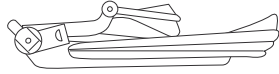

how to use

for Joolz Day, Joolz Day², Joolz Day³ & Joolz Day⁺

DAY