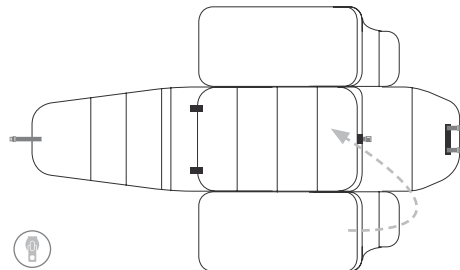

how to use

for Joolz Geo & Joolz Geo² duo