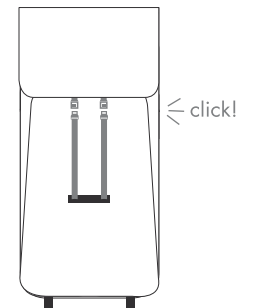

how to store

length	60 cm	23.6 in
width	21 cm	8.3 in
height	42 cm	16.5 in
weight	3 kg	6.6 lbs

how to fold

1

2

3

4