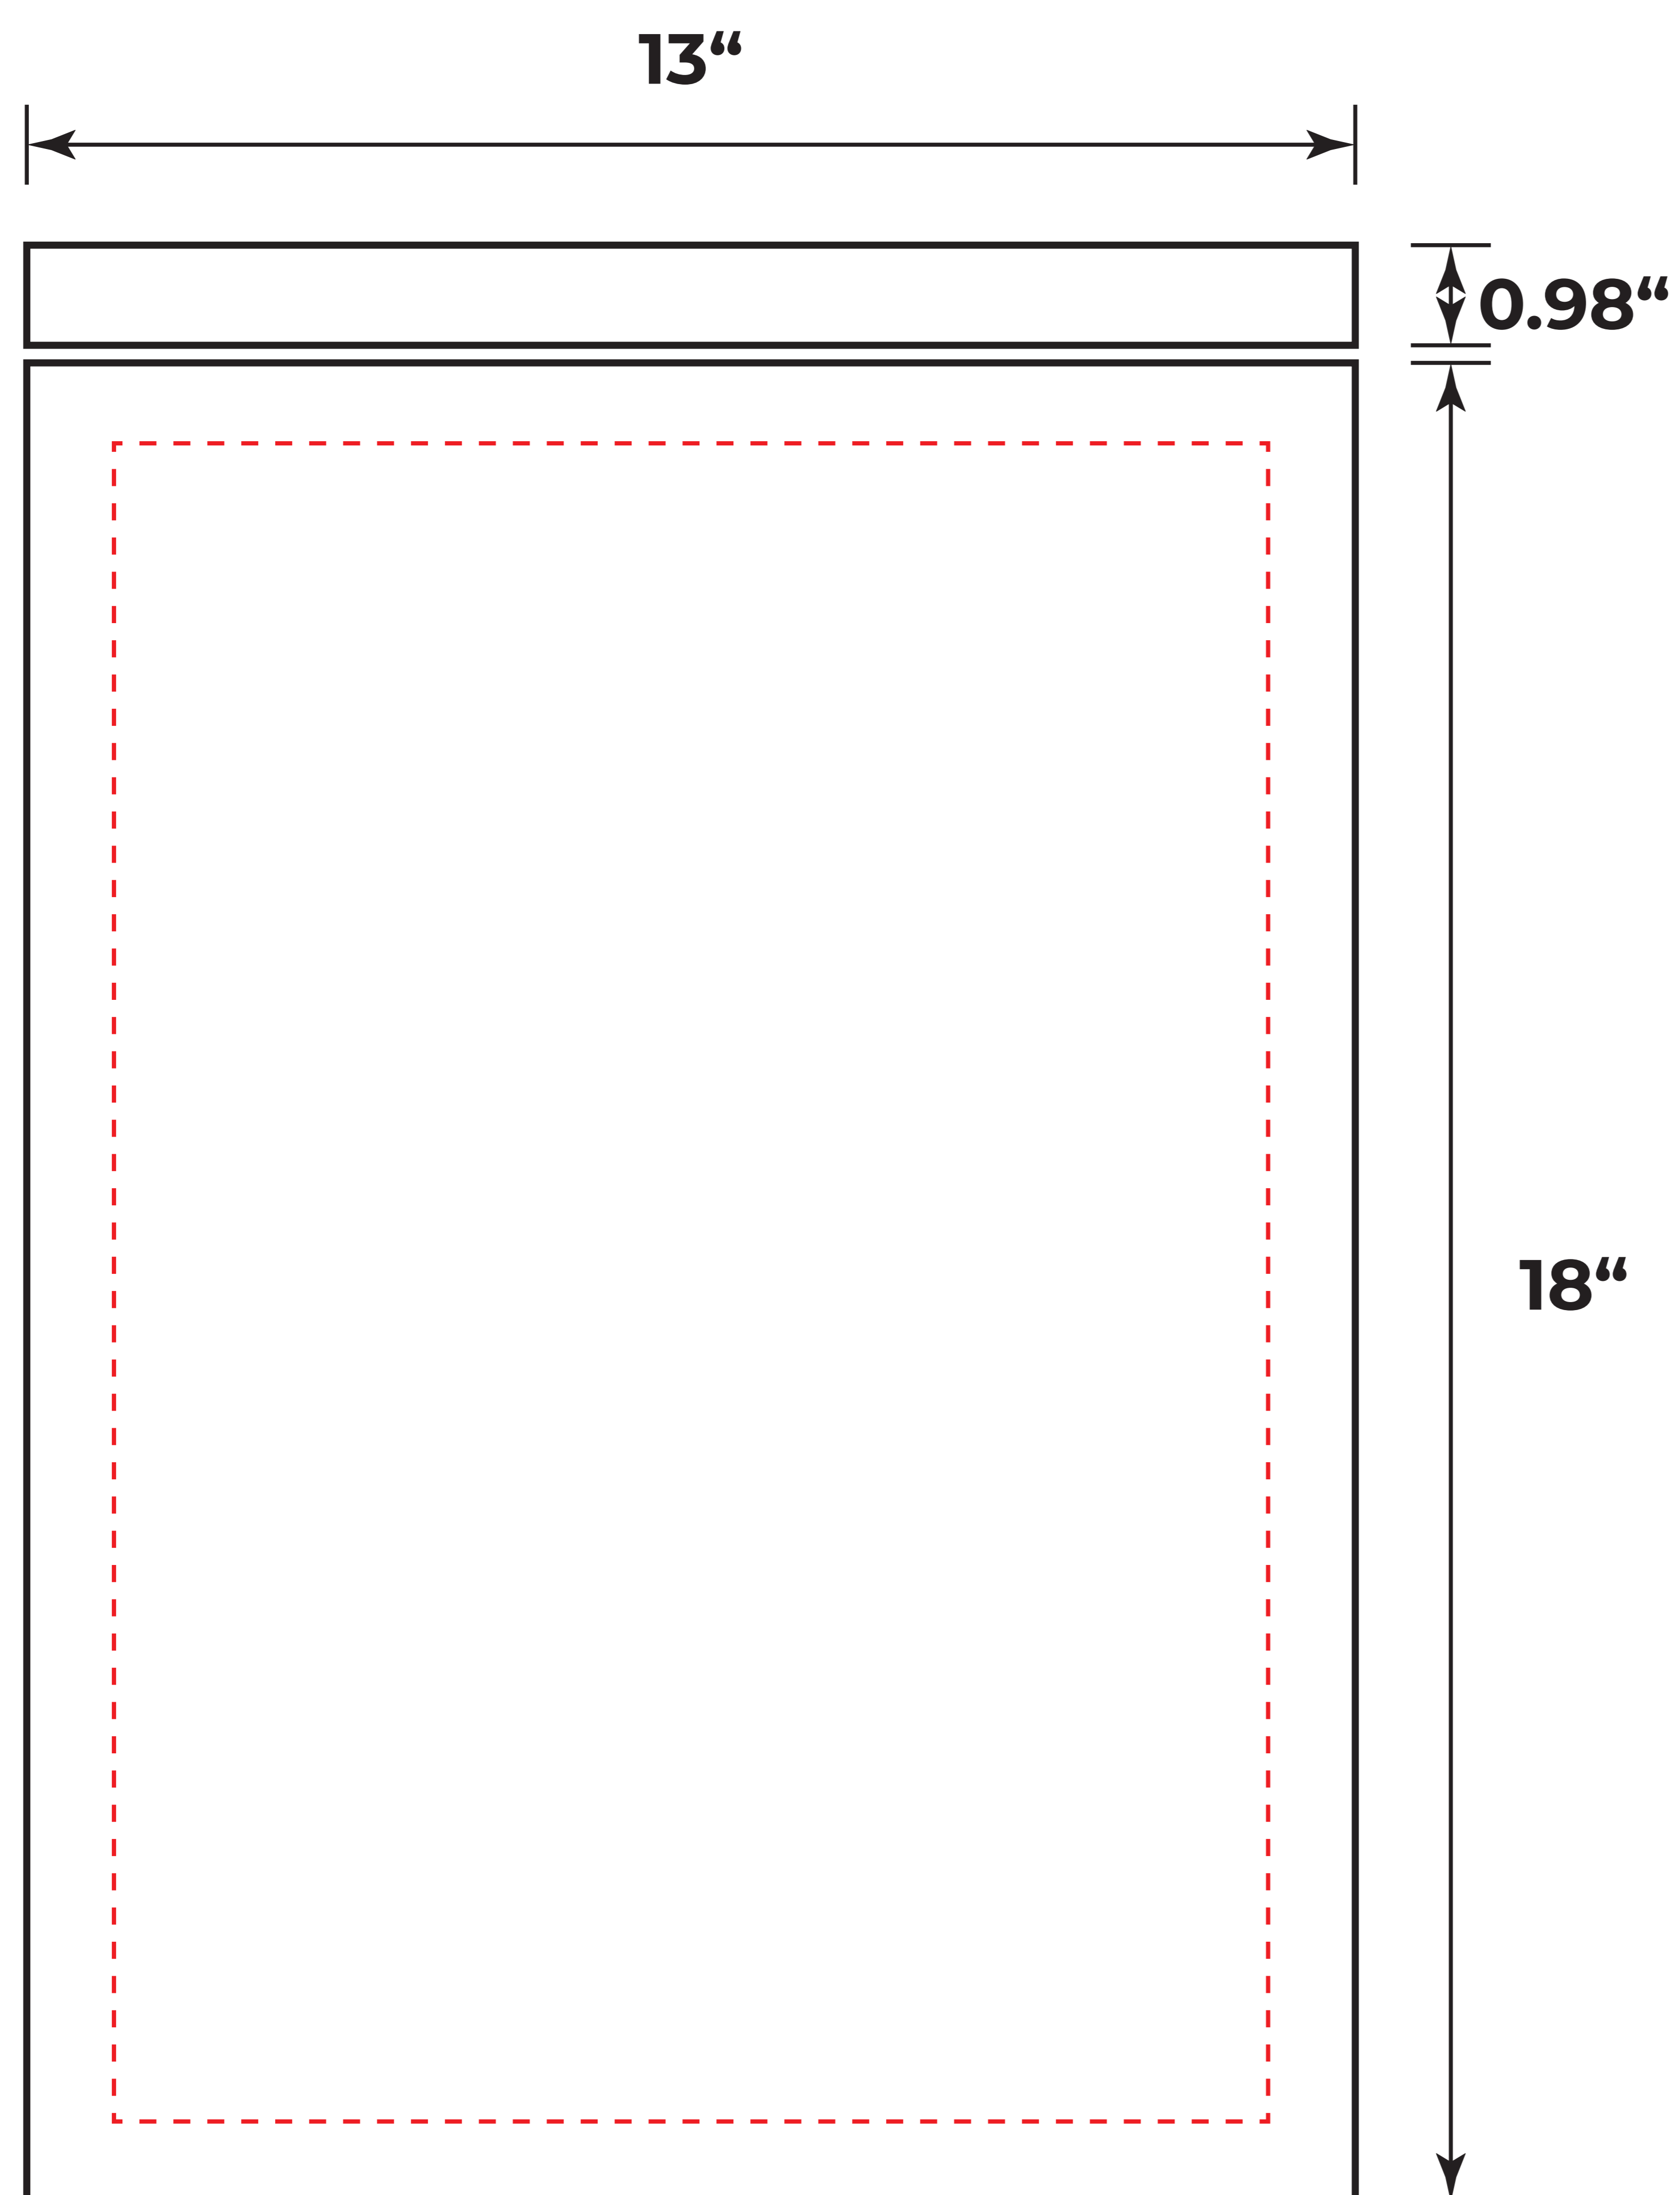

*****WE CAN NO LONGER MAKE ANY CHANGES ONCE APPROVED AND PRINTED.*****

FRONT

BACK

PROOF SCALED TO 100%

Disable the safe lines "----" when saving the proof.

PMS Colors

- | | |
|--------------|--------------|
| ■ PMS XXXX C | ■ PMS XXXX C |
| ■ PMS XXXX C | ■ PMS XXXX C |
| ■ PMS XXXX C | ■ PMS XXXX C |
| ■ PMS XXXX C | ■ PMS XXXX C |
| ■ PMS XXXX C | ■ PMS XXXX C |

DISCLAIMER

Artist: xxxxxx

- Make sure all spelling and artwork is correct.
- Proofs and sizes may not always be 100% accurate.
- Perfect color matches are not guaranteed without a standard Pantonce C reference.
- The colors you see on your monitor screen may vary from the actual printed product.