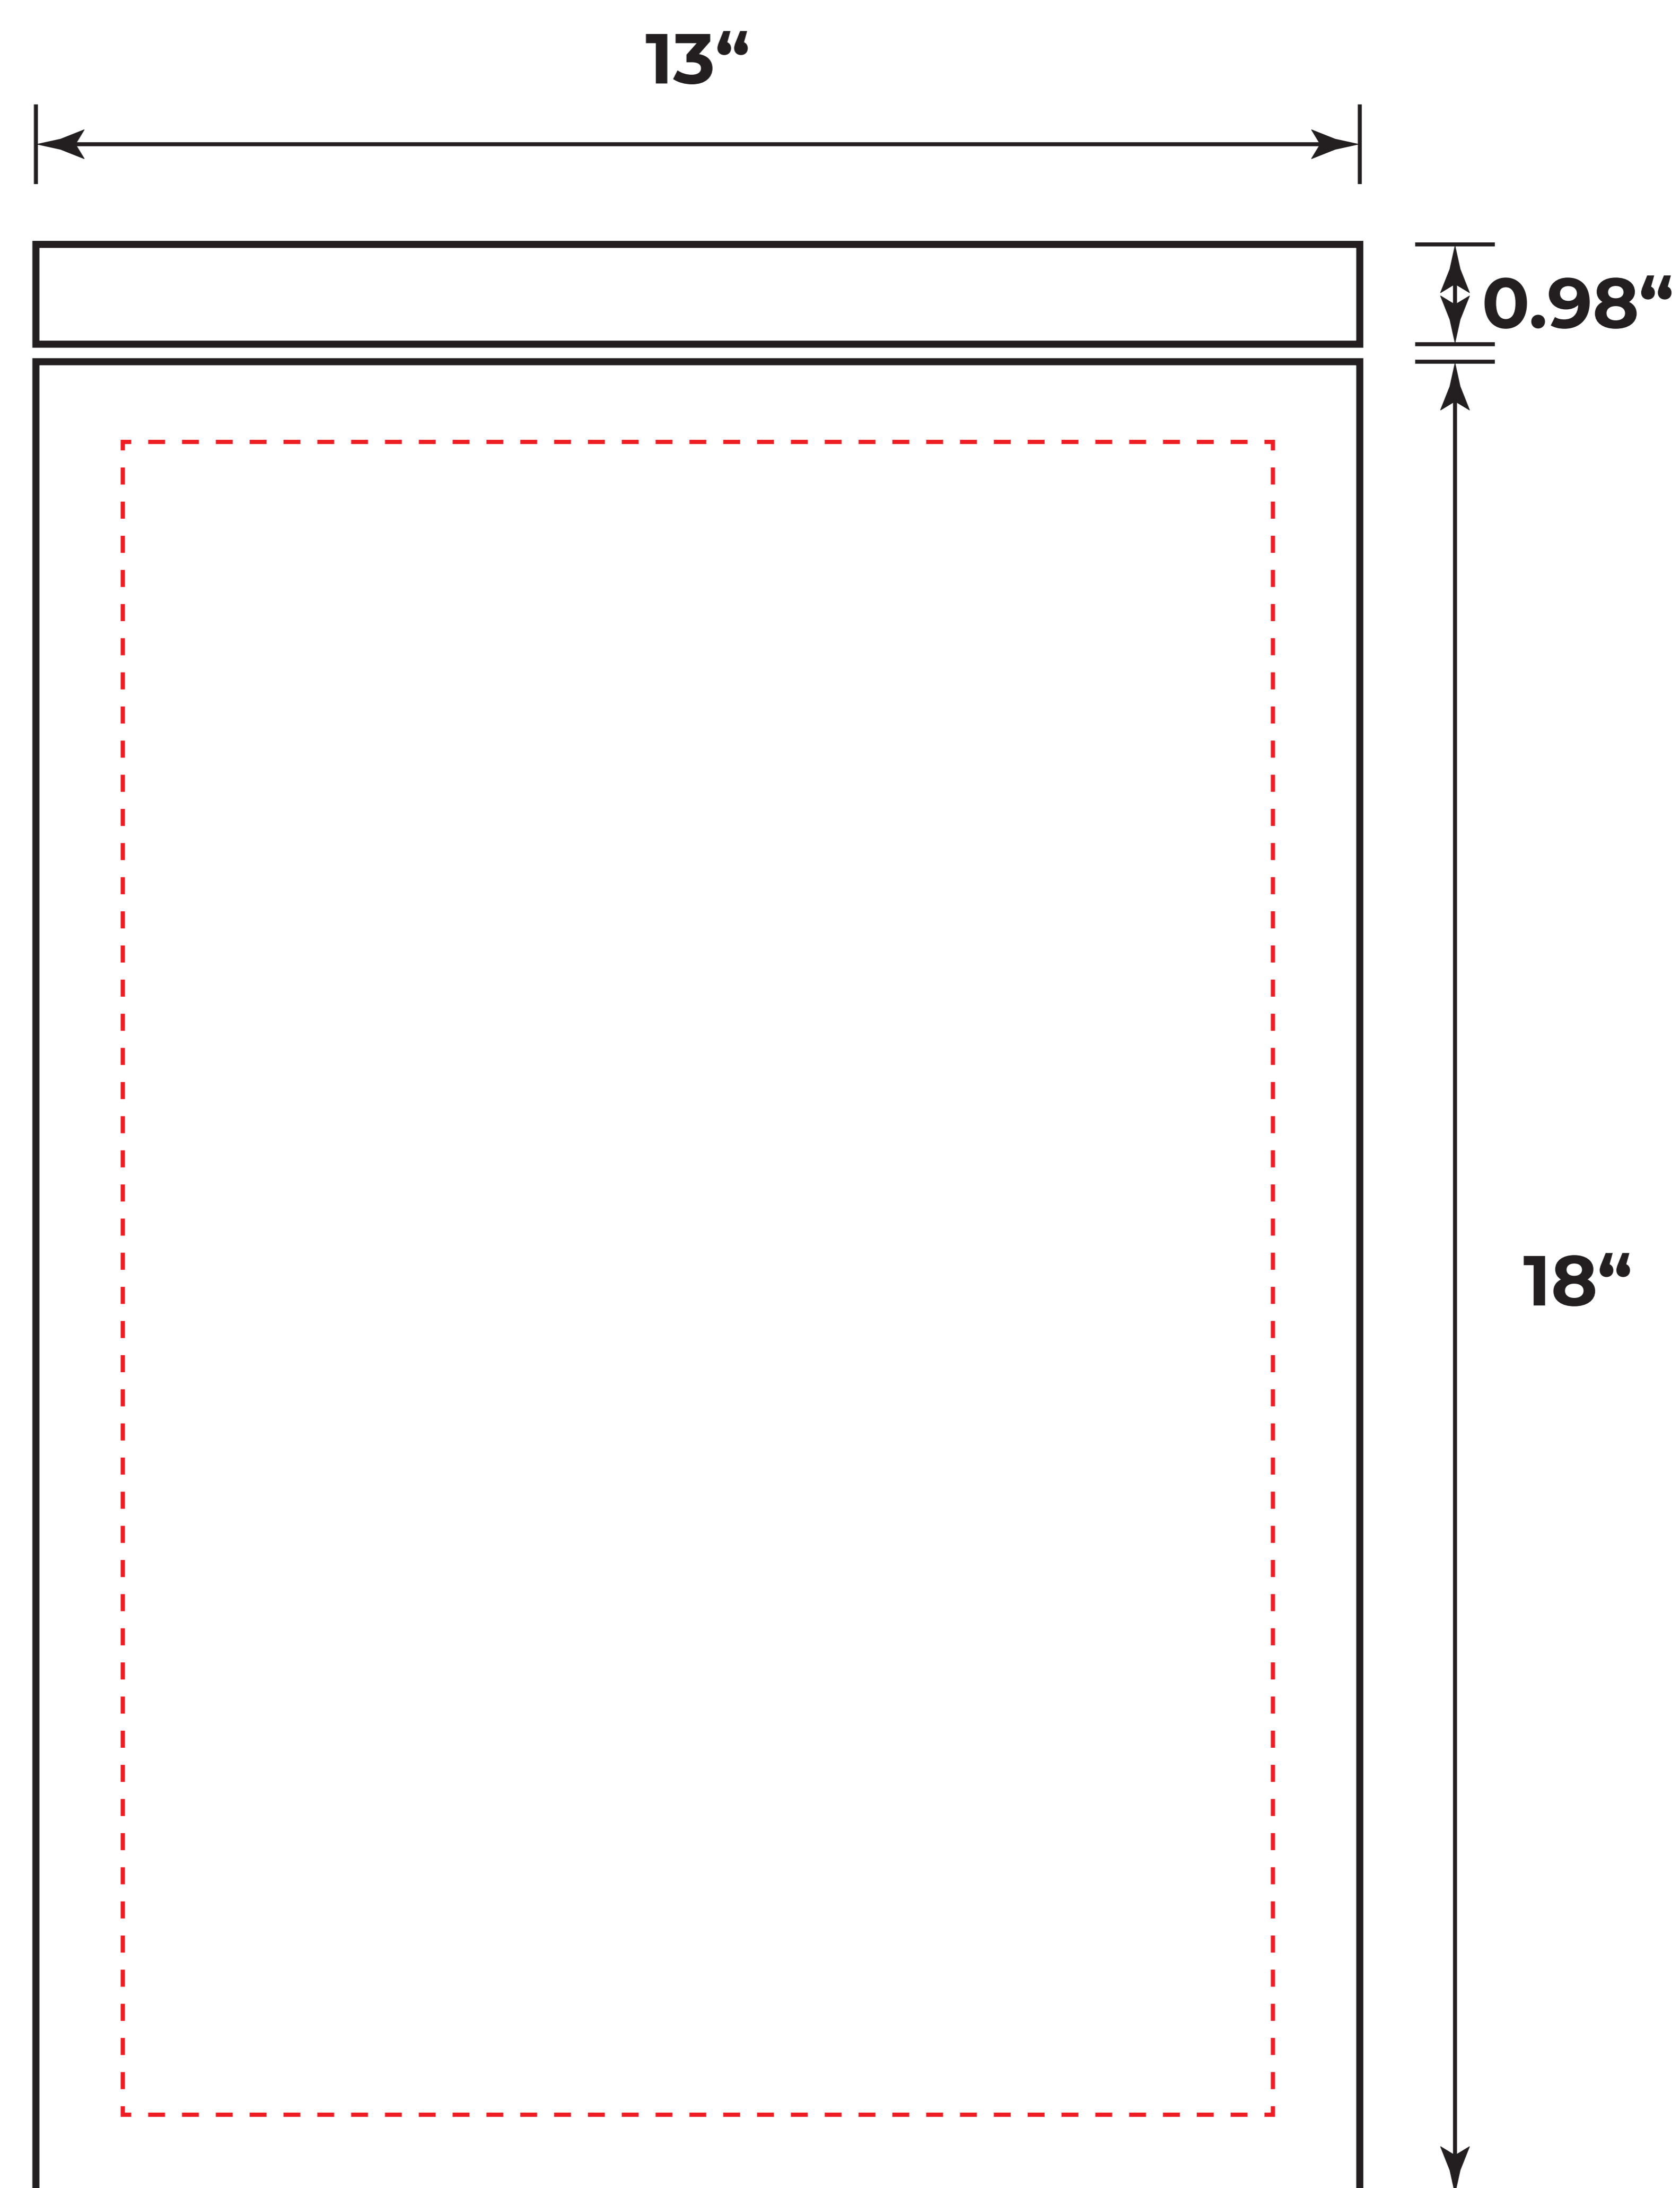

*****WE CAN NO LONGER MAKE ANY CHANGES ONCE APPROVED AND PRINTED.*****

FRONT

BACK

PROOF SCALED TO 100%

Disable the safe lines "----" when saving the proof.

PMS Colors

- | | |
|--------------|--------------|
| ■ PMS XXXX C | ■ PMS XXXX C |
| ■ PMS XXXX C | ■ PMS XXXX C |
| ■ PMS XXXX C | ■ PMS XXXX C |
| ■ PMS XXXX C | ■ PMS XXXX C |
| ■ PMS XXXX C | ■ PMS XXXX C |

DISCLAIMER

Artist: xxxxxx

- Make sure all spelling and artwork is correct.
- Proofs and sizes may not always be 100% accurate.
- Perfect color matches are not guaranteed without a standard Pantonce C reference.
- The colors you see on your monitor screen may vary from the actual printed product.