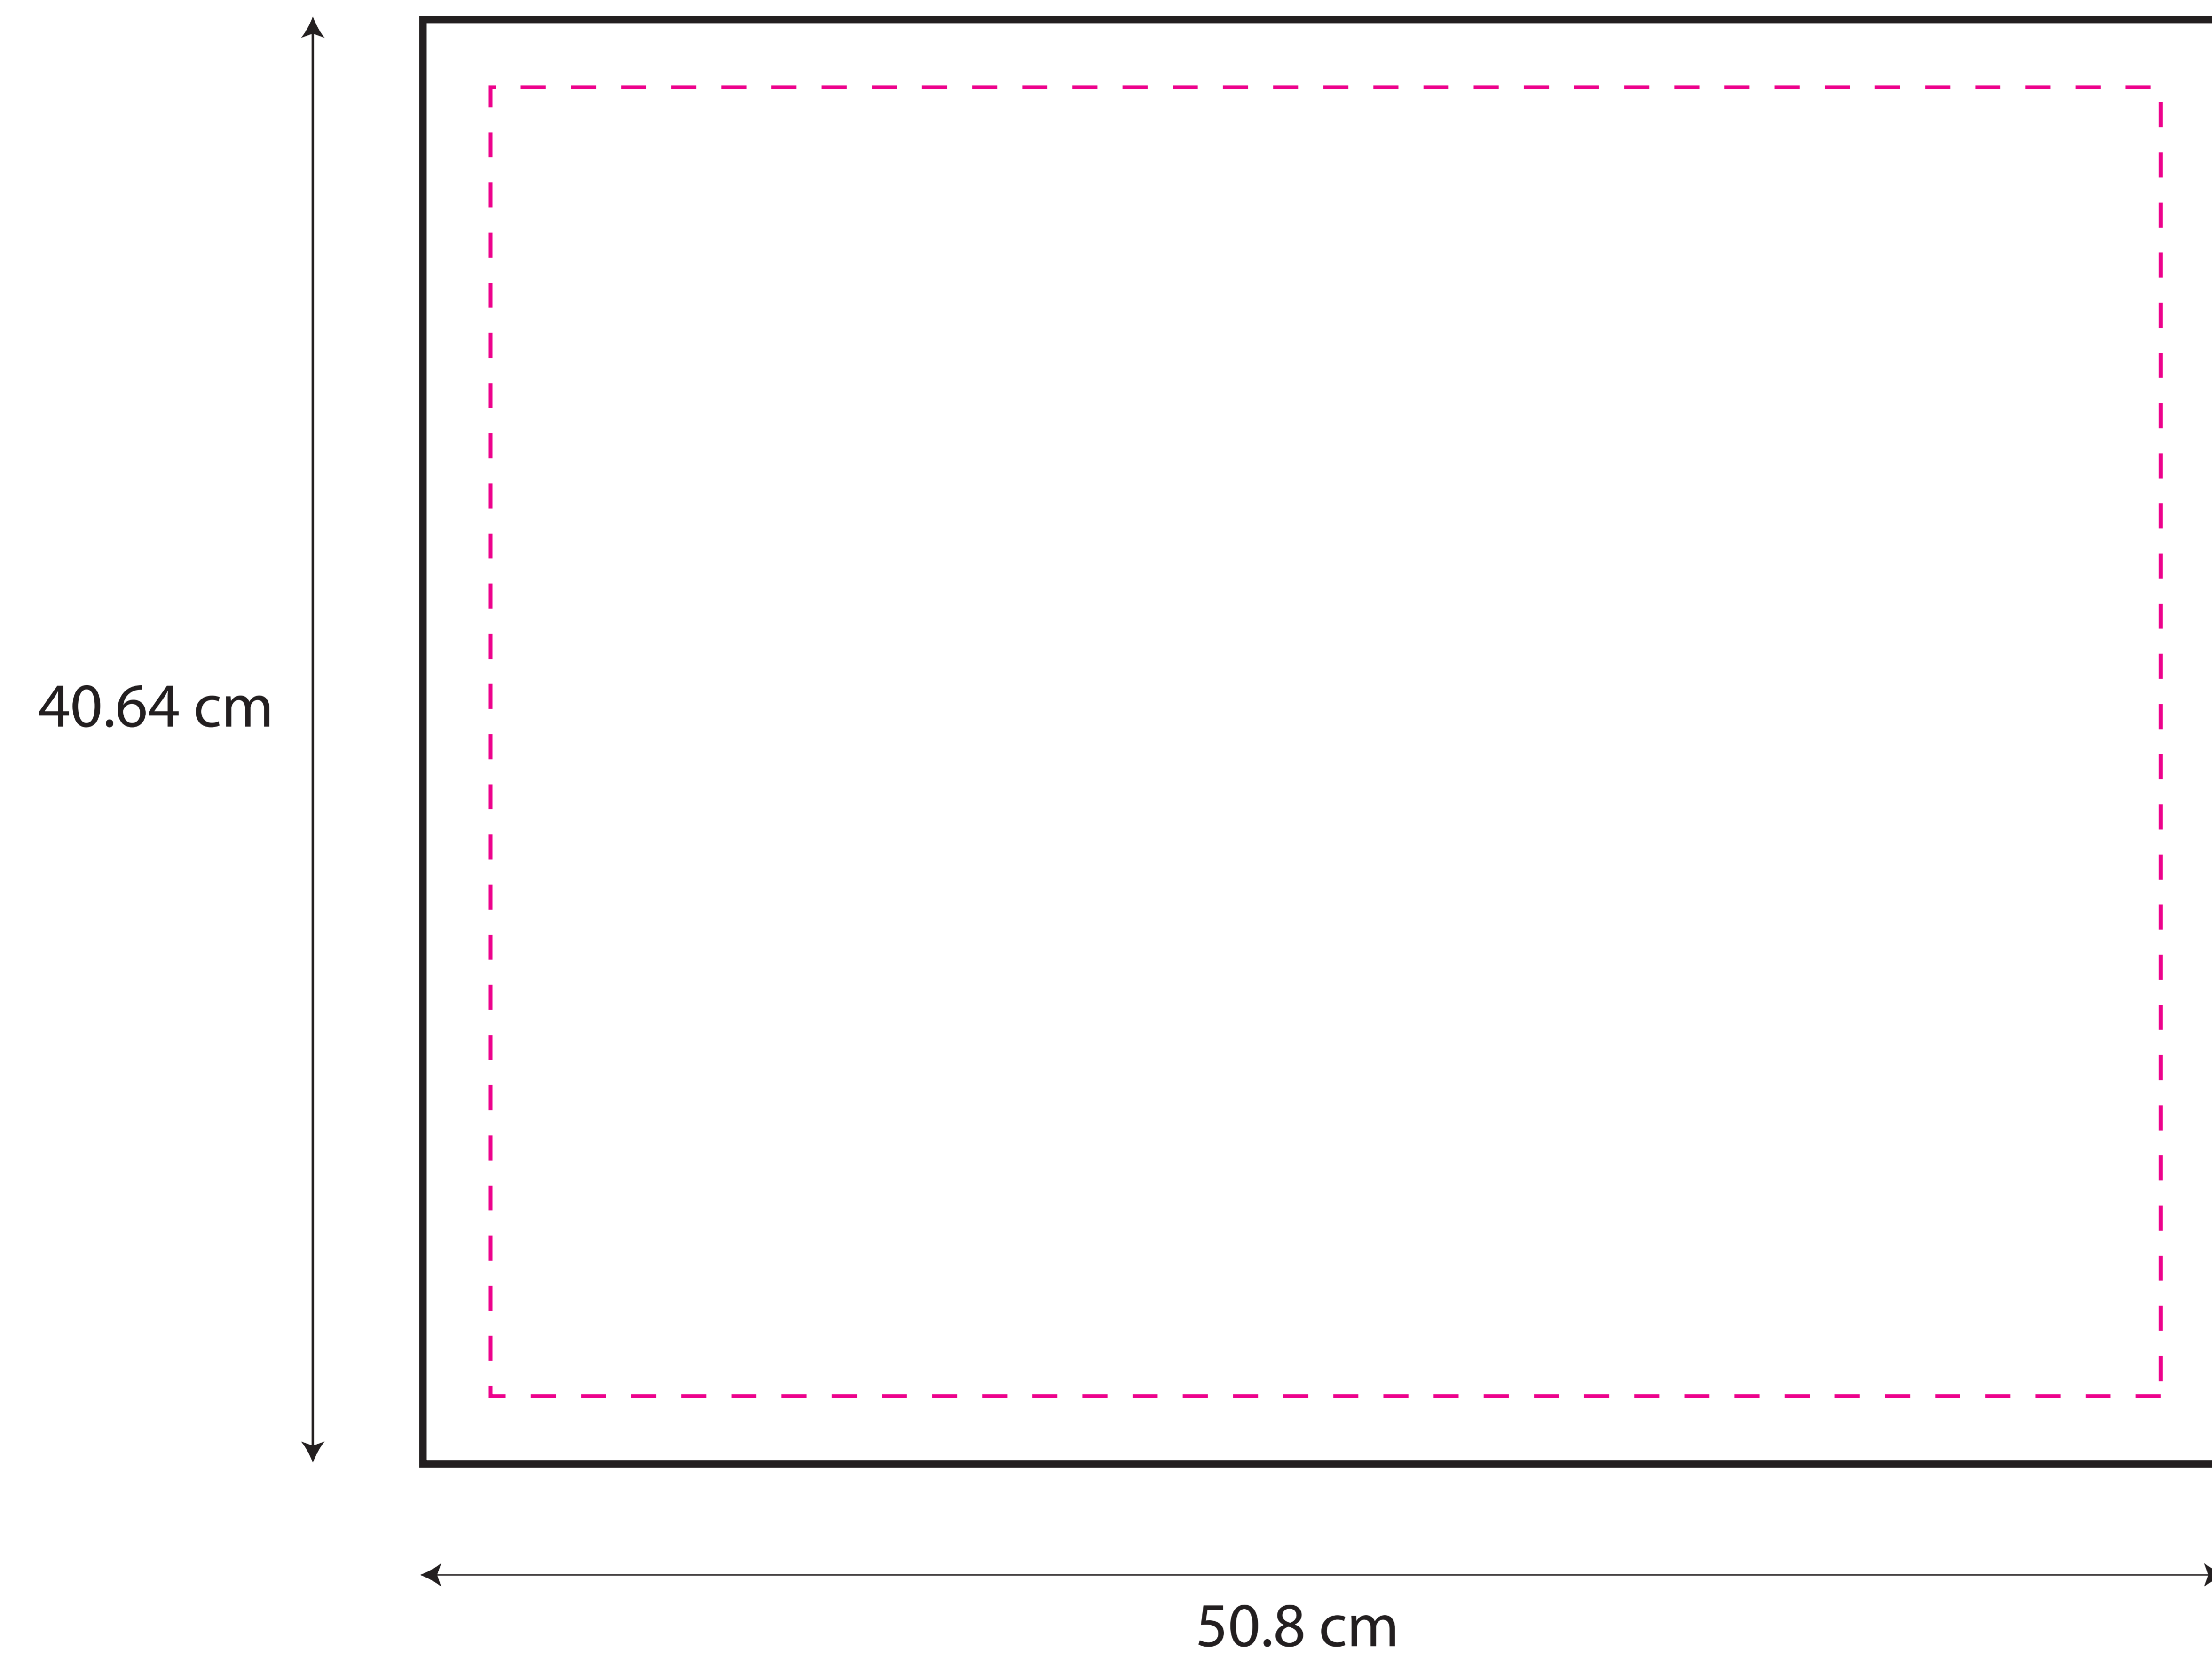

Pet Hydration Display

20" x 16"

Front

Back