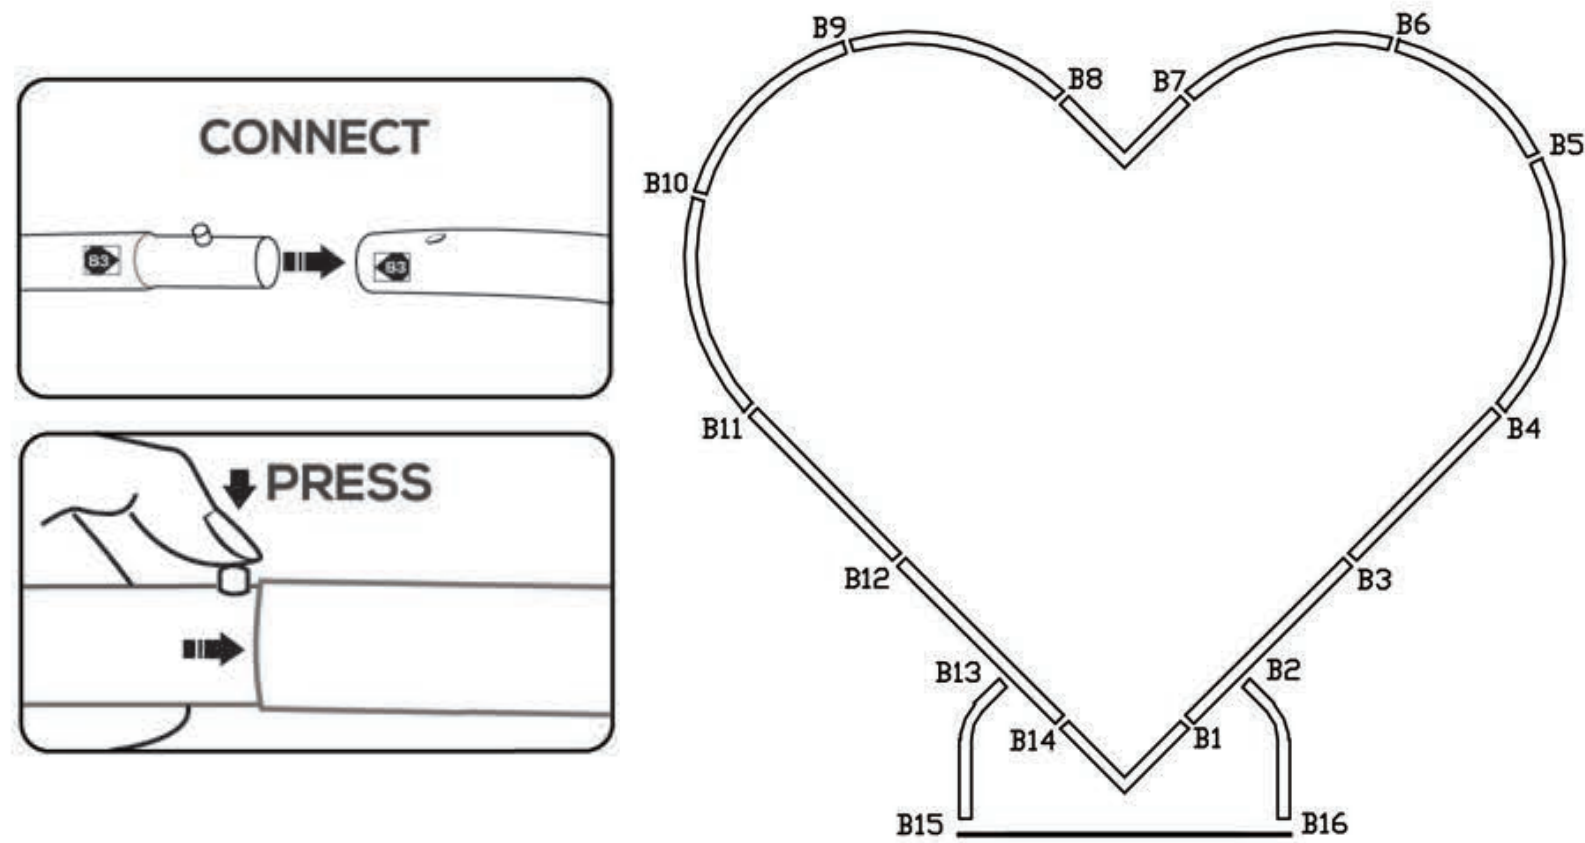

# Heart Shaped Display

**SKU:**  
HSD

You know what they say... Just Follow Your Heart! Here is your chance to show how BIG your heart is with this big-sized display!

It consists of a lightweight aluminum tube frame with a sturdy steel base, full-color printed vibrant graphics, and a carrying bag.

Snap and connect frame tubes by matching labels at the end of each tube.  
Note: Do not connect the feet for now.

Carefully lay the assembled frame on a flat and clean surface.

1

Slide the fabric to cover the frame from the bottom. Zip the fabric along the tubes on the opening at the top. Stretch out the fabric if any wrinkle shows. Snap the bottom of the frame into the foot as shown.