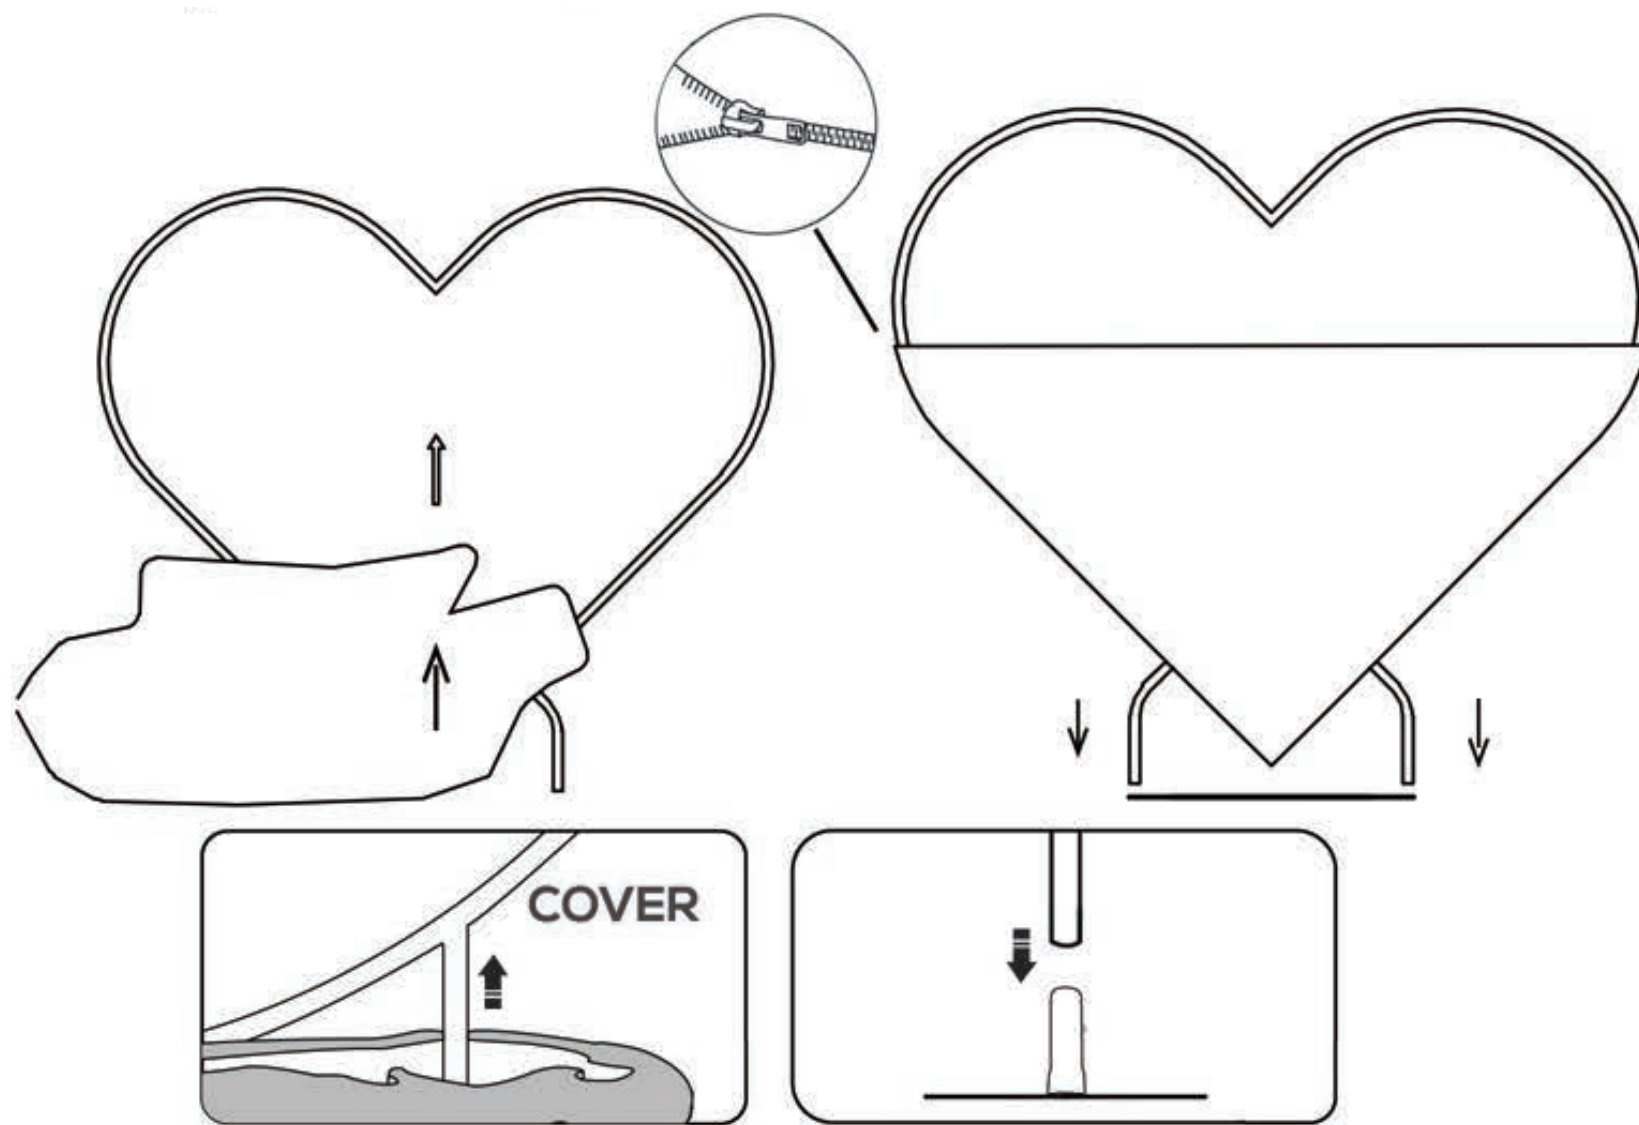

# Heart Shaped Display

**SKU:**  
HSD

You know what they say... Just Follow Your Heart! Here is your chance to show how BIG your heart is with this big-sized display!

It consists of a lightweight aluminum tube frame with a sturdy steel base, full-color printed vibrant graphics, and a carrying bag.

Snap and connect frame tubes by matching labels at the end of each tube.  
Note: Do not connect the feet for now.

Carefully lay the assembled frame on a flat and clean surface.

1

Slide the fabric to cover the frame from the bottom. Zip the fabric along the tubes on the opening at the top. Stretch out the fabric if any wrinkle shows. Snap the bottom of the frame into the foot as shown.